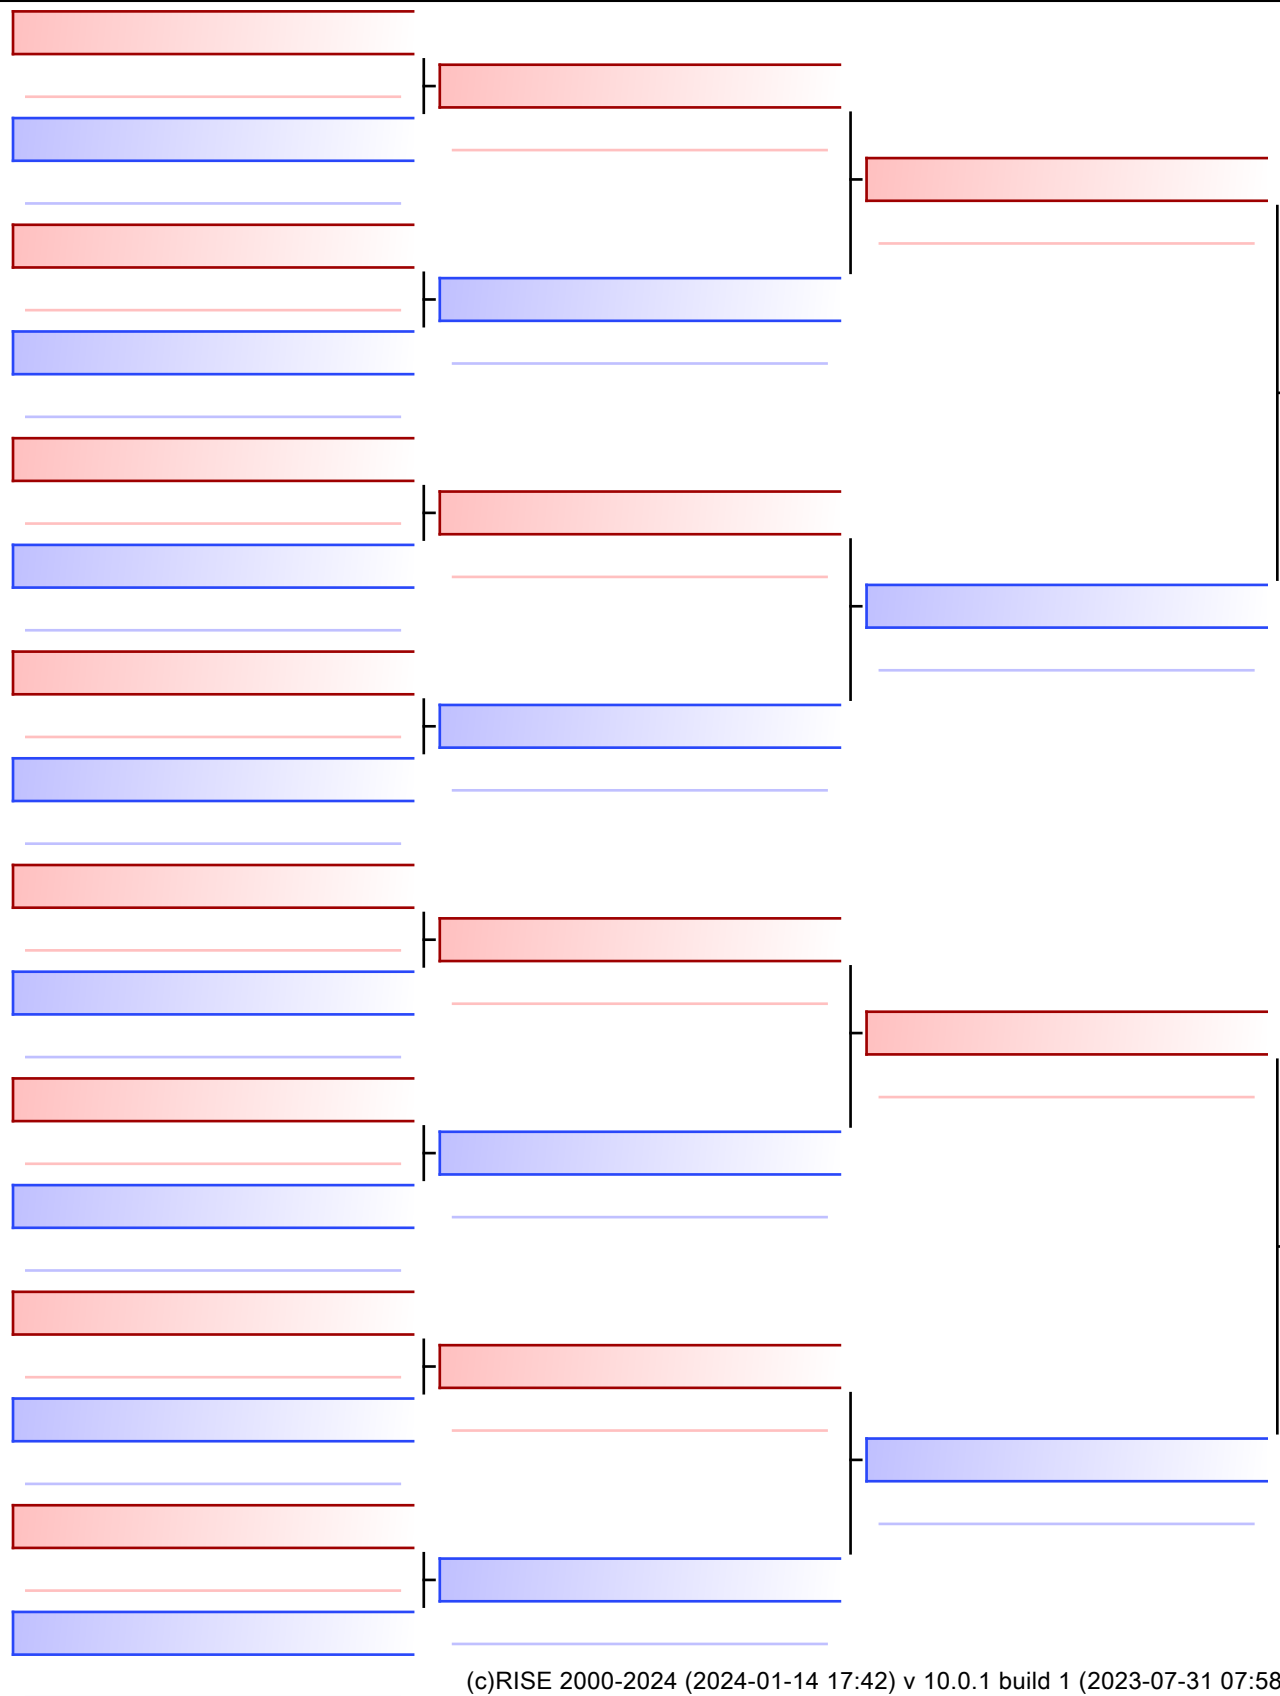

Final

JADHAV AARYA NILESH (PUNE DISTRICT)

2

JADHAV AARYA NILESH (PUNE DISTRICT)

Suryawanshi Shraddha (CHH. SAMBHAJINAGAR)

0

1. JADHAV AARYA NILESH (PUNE DISTRICT)
2. SURYAWANSHI SHRADDHA (CHH. SAMBHAJINAGAR)

Referees: