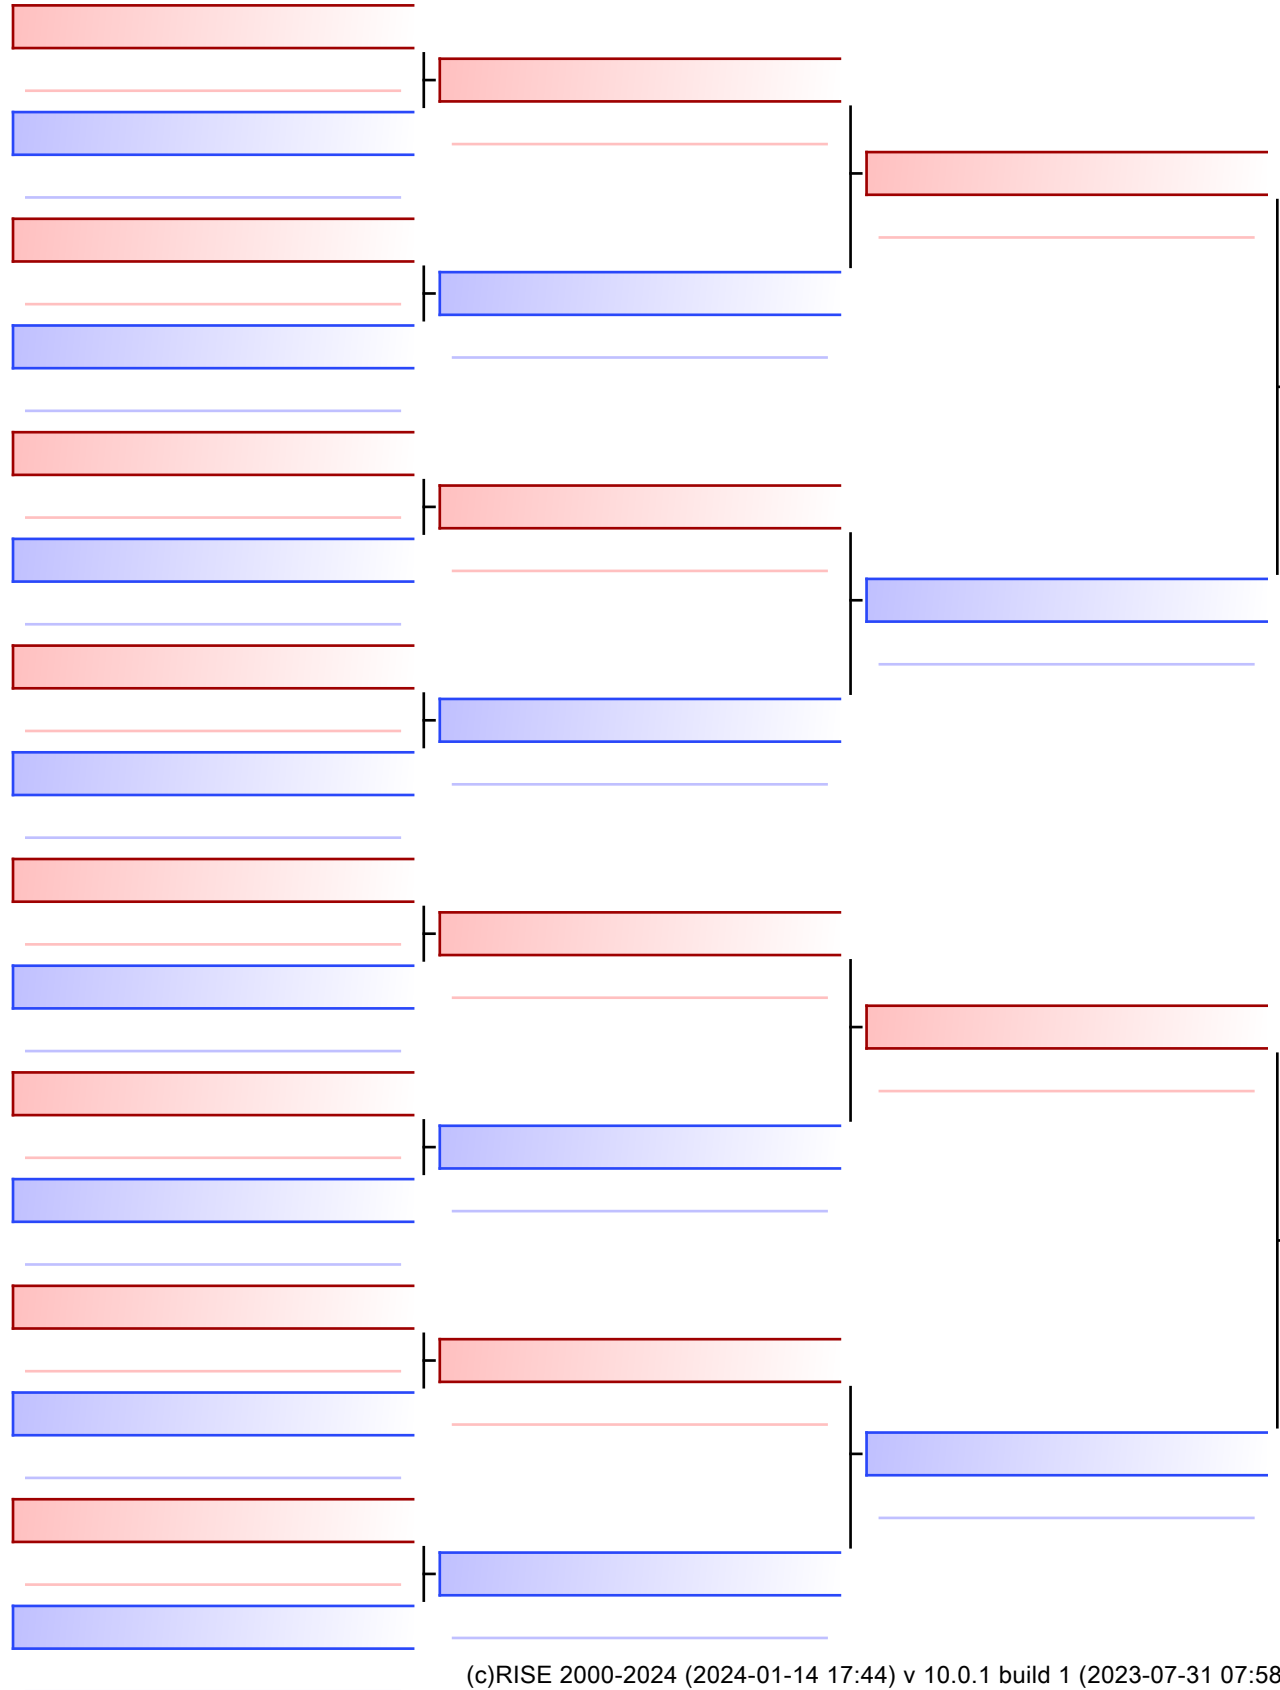

05 FC 134 OJ F -52KG

KHELO INDIA WOMEN S KICKBOXING LEAGUE AURANGABAD MAHARASHTRA, SAI COMPLEX DR BABASAHEB AMBEDKAR MARATHWADA UNIVERSITY CAMPUS CHATRAPATI SAMBAJI NAGAR ...

Ring

Pool

Final

SHEWALE VAISHNAVI (AHMEDNAGAR)

1

Darbastwar Gauri (CHH. SAMBHAJINAGAR)

1. DARBASTWAR GAURI (CHH. SAMBHAJINAGAR)

2. SHEWALE VAISHNAVI (AHMEDNAGAR)

2

Referees: