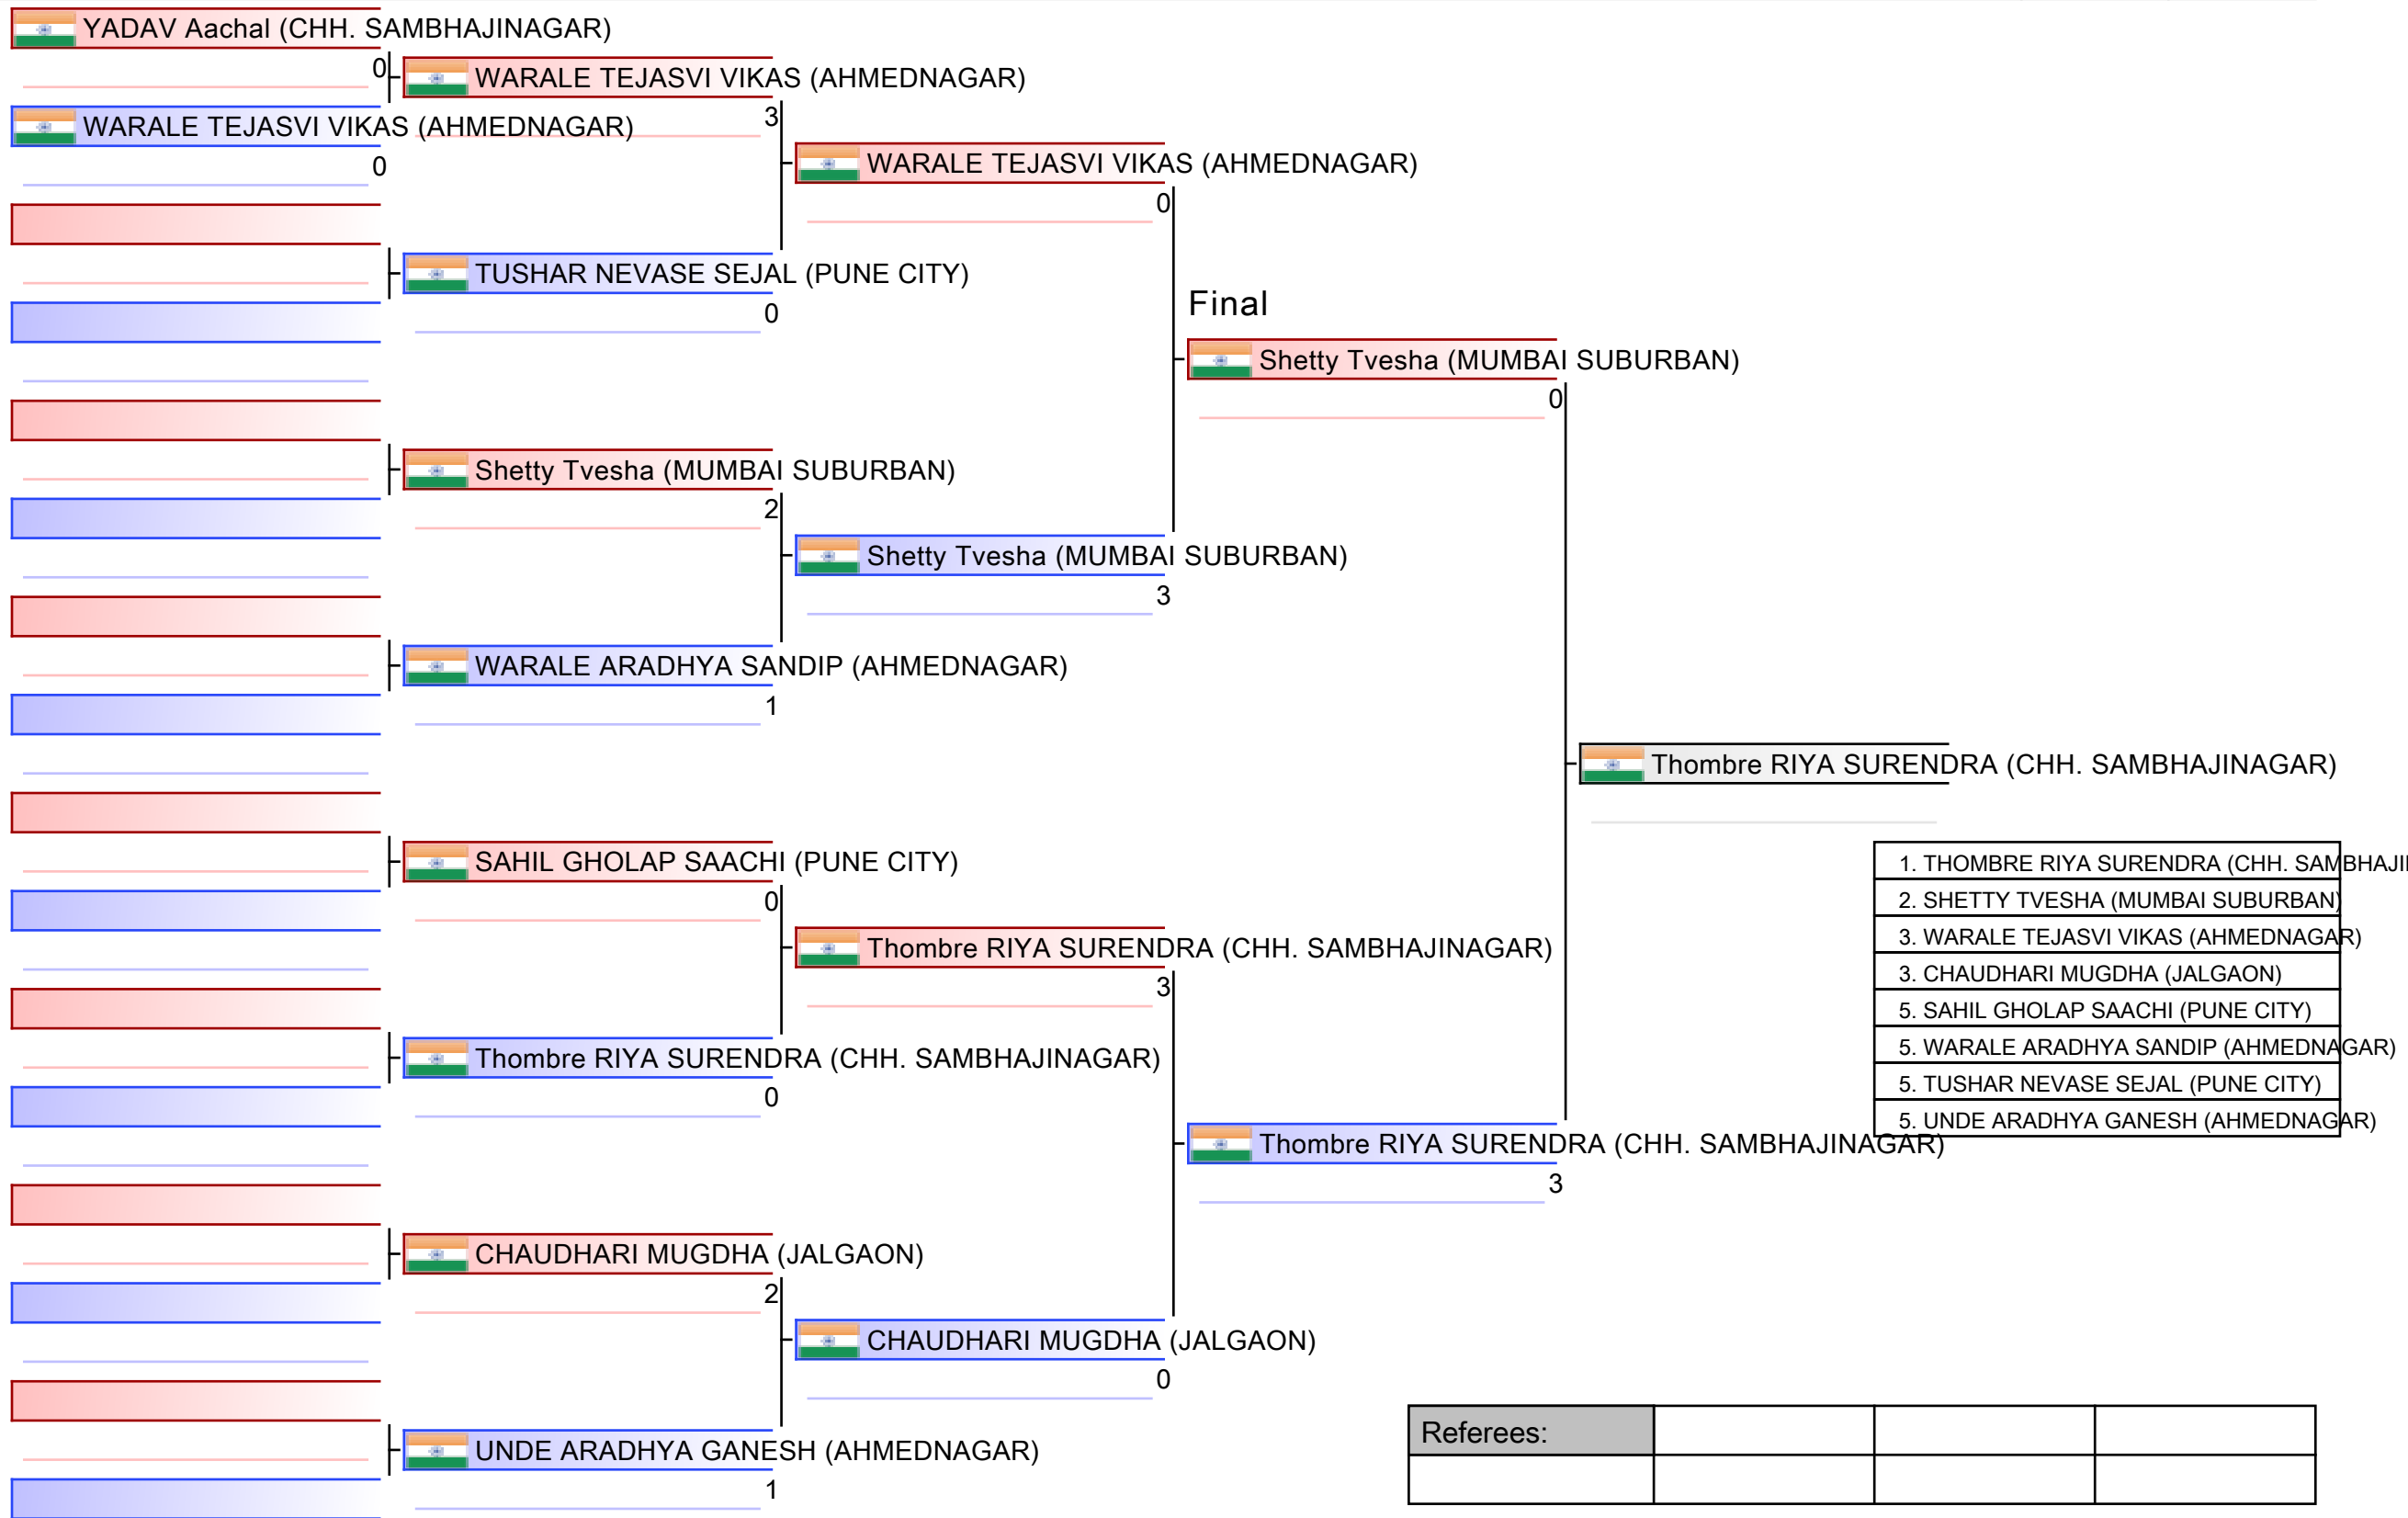

02 LC 035 YC F -32KG

KHELO INDIA WOMEN S KICKBOXING LEAGUE AURANGABAD MAHARASHTRA, SAI COMPLEX DR BABASAHEB AMBEDKAR MARATHWADA UNIVERSITY CAMPUS CHATRAPATI SAMBAJI NAGAR ...

Ring

Pool

2024-01-13 16:05

Final