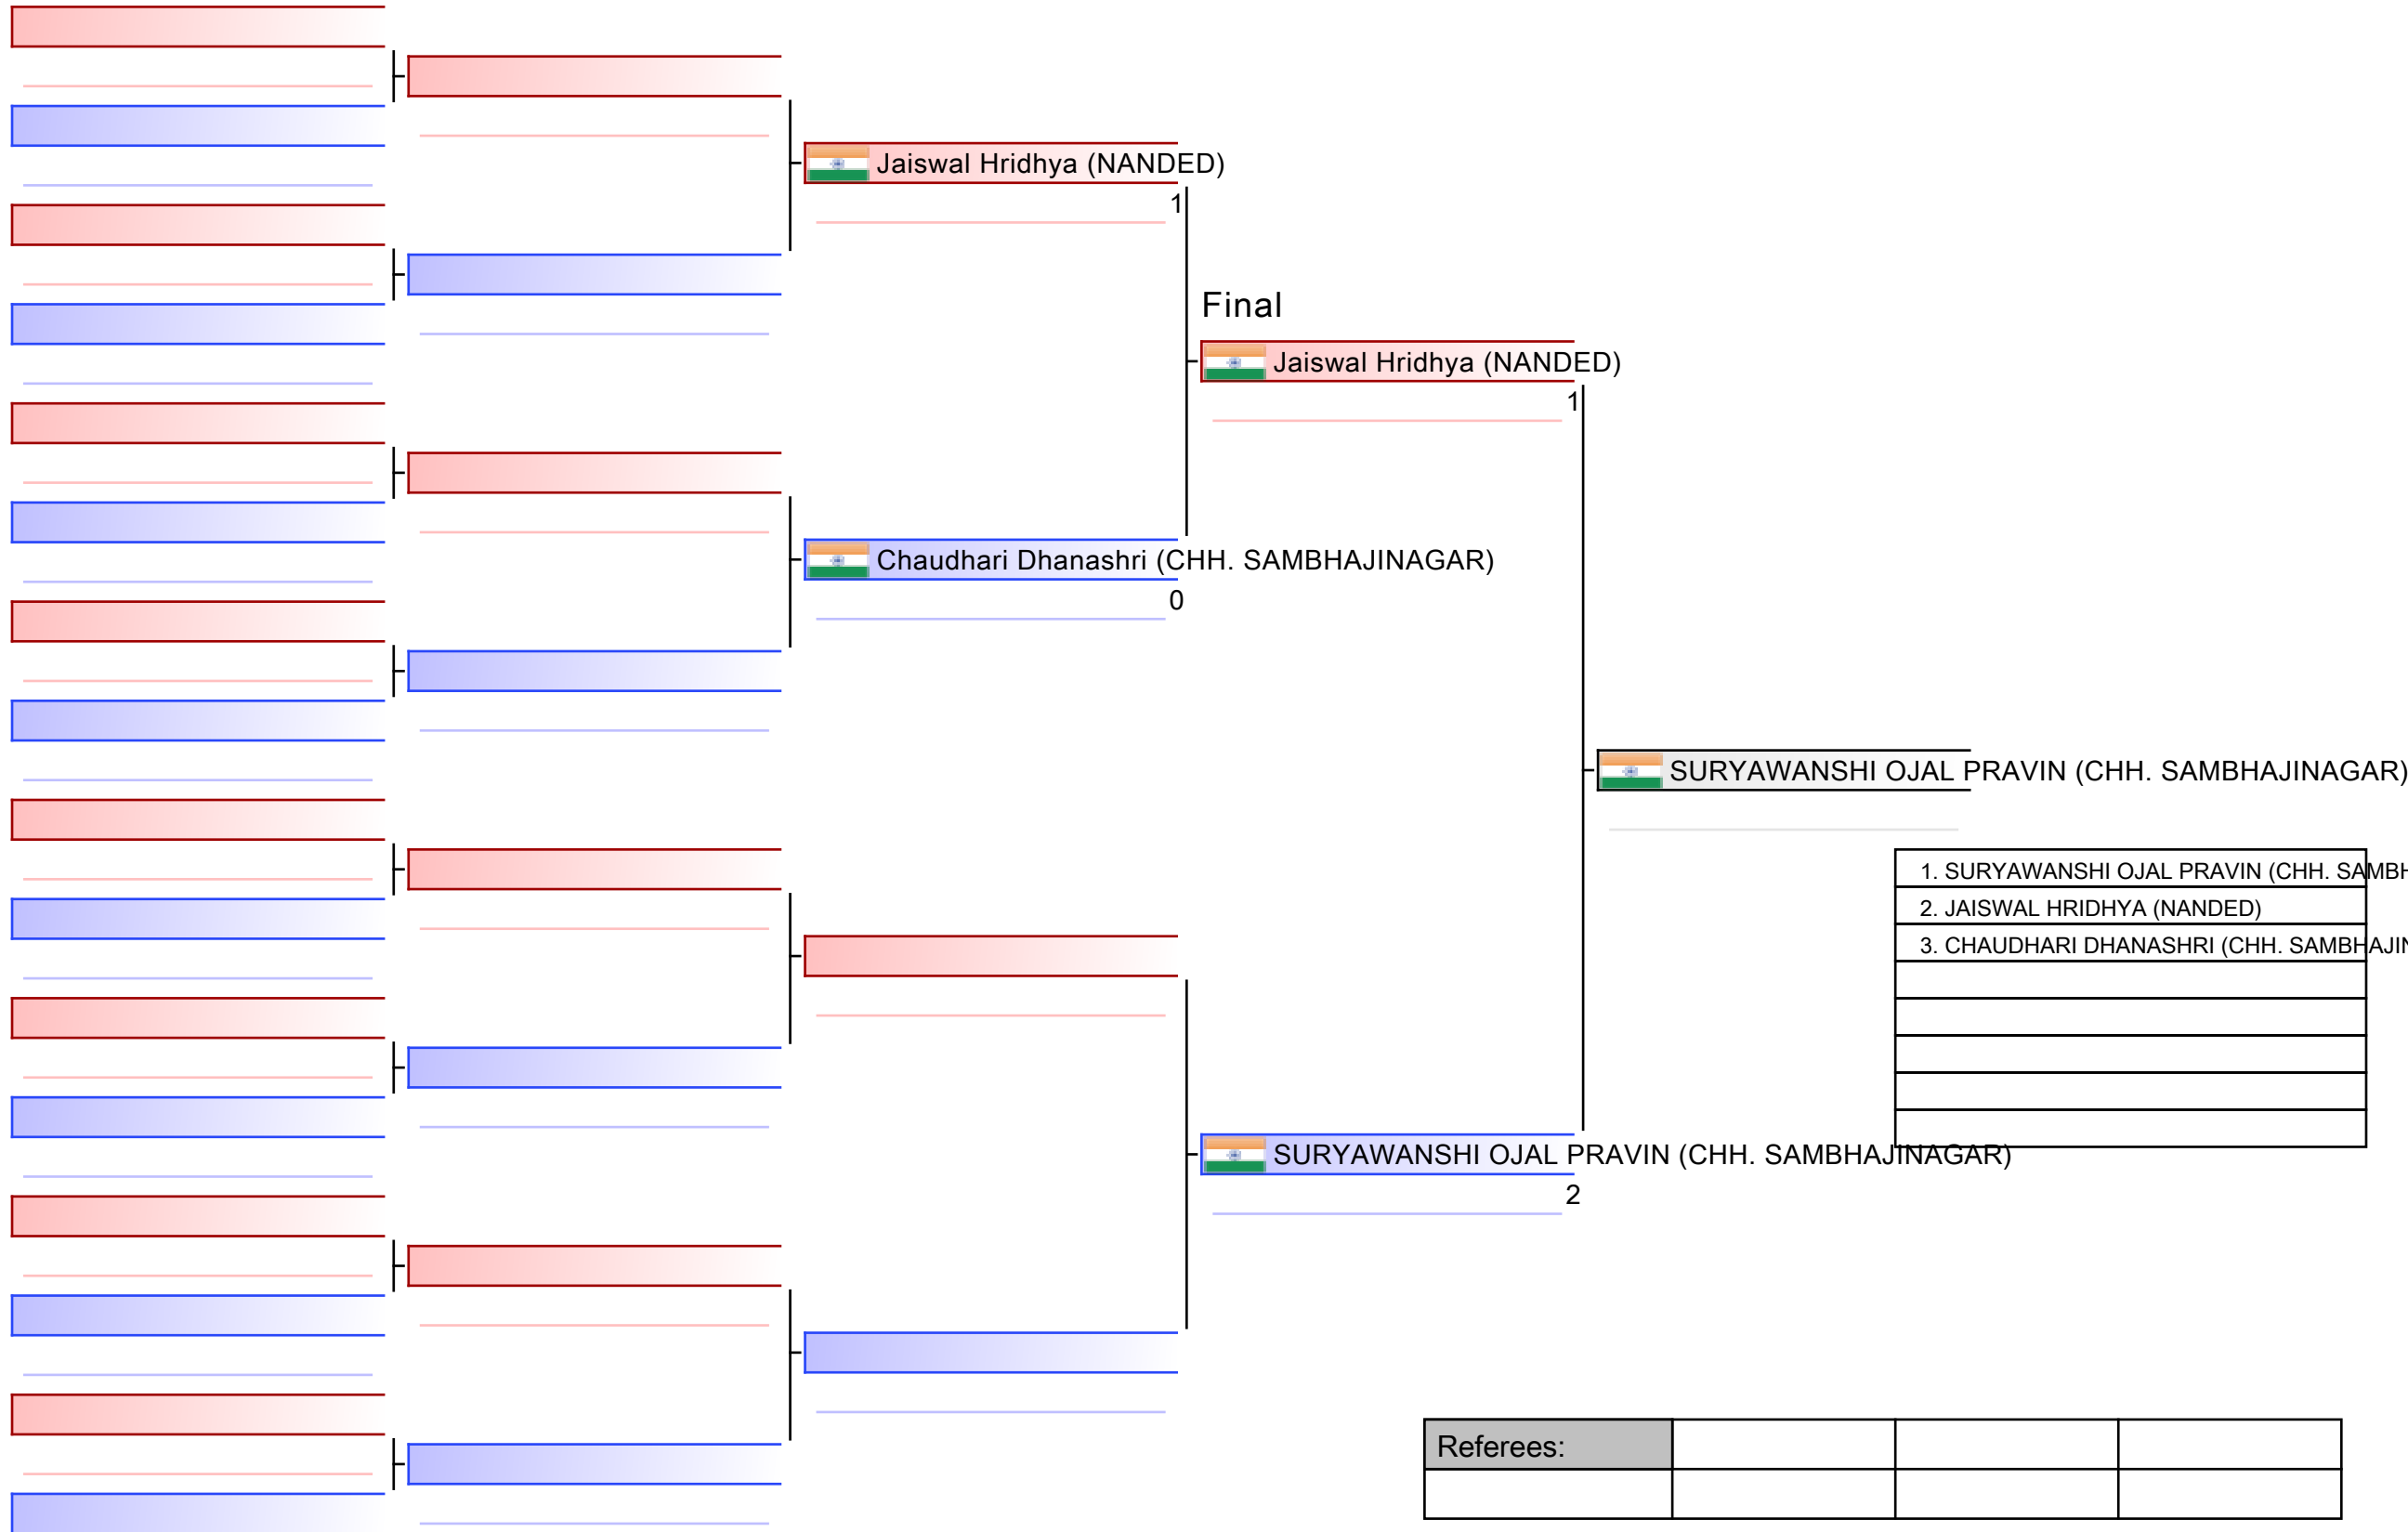

02 LC 035 YC F -32KG

KHELO INDIA WOMEN S KICKBOXING LEAGUE AURANGABAD MAHARASHTRA, SAI COMPLEX DR BABASAHEB AMBEDKAR MARATHWADA UNIVERSITY CAMPUS CHATRAPATI SAMBAJI NAGAR ...

Ring

Pool

2024-01-13 16:05