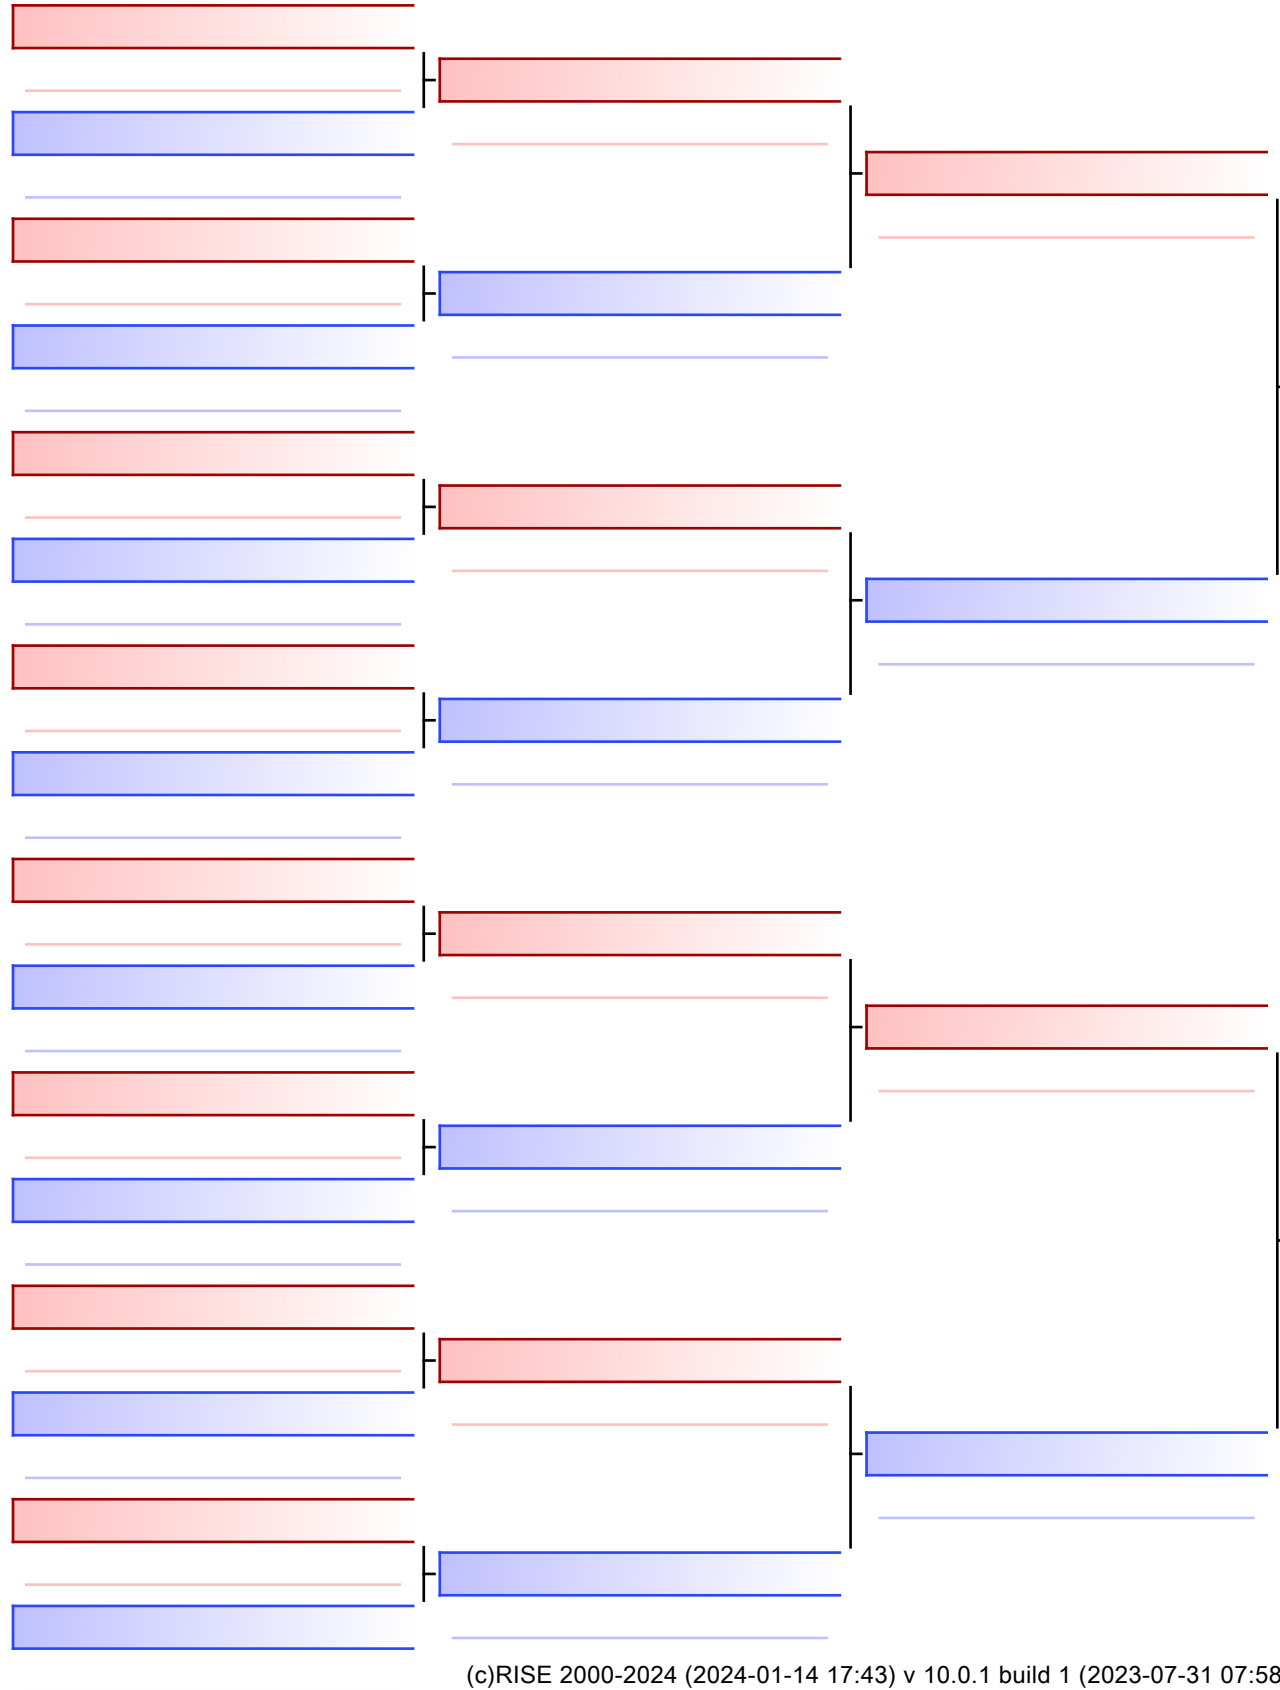

02 LC 035 YC F -32KG

KHELO INDIA WOMEN S KICKBOXING LEAGUE AURANGABAD MAHARASHTRA, SAI COMPLEX DR BABASAHEB AMBEDKAR MARATHWADA UNIVERSITY CAMPUS CHATRAPATI SAMBAJI NAGAR ...

Ring

Pool

2024-01-13 16:05

Final