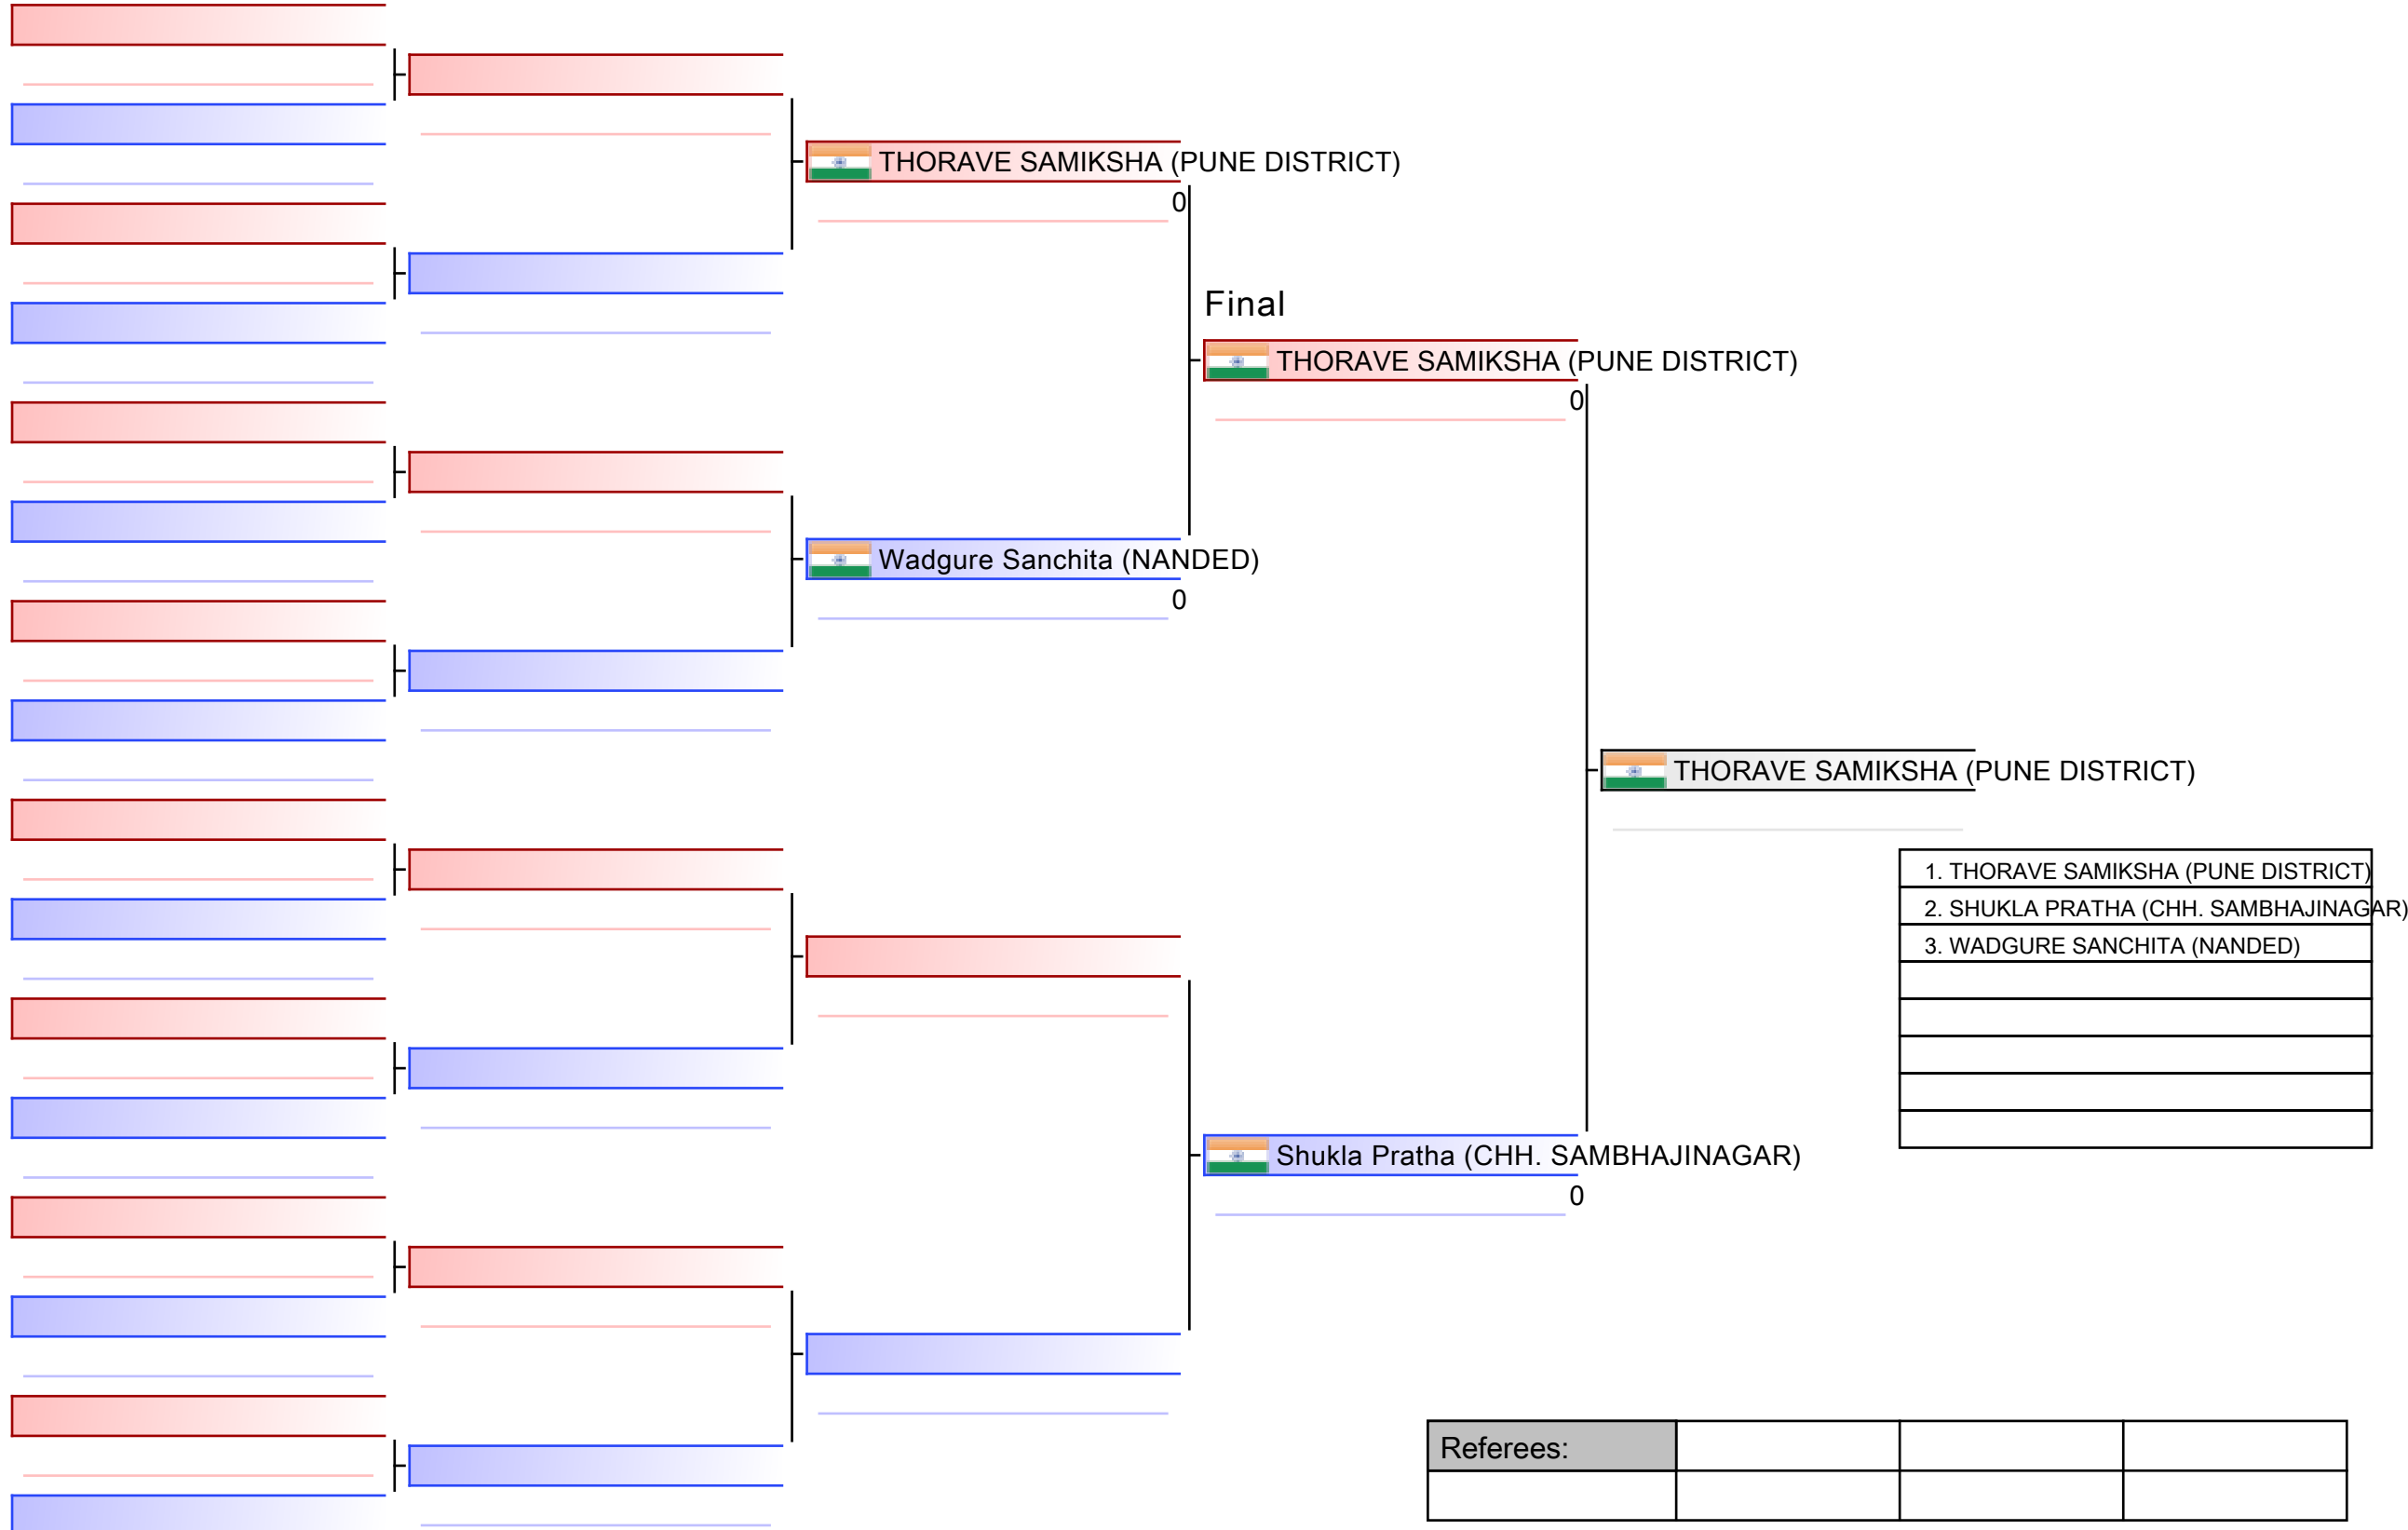

2

 BHASKAR SHEWTA GORAKH (BEED DISTRICT)

 Jadhav Nandini (KOLHAPUR)

0

1. BHASKAR SHEWTA GORAKH (BEED DISTRICT)
2. JADHAV NANDINI (KOLHAPUR)

Referees:			

Final

 Jadhav Anushka (CHH. SAMBHAJINAGAR)