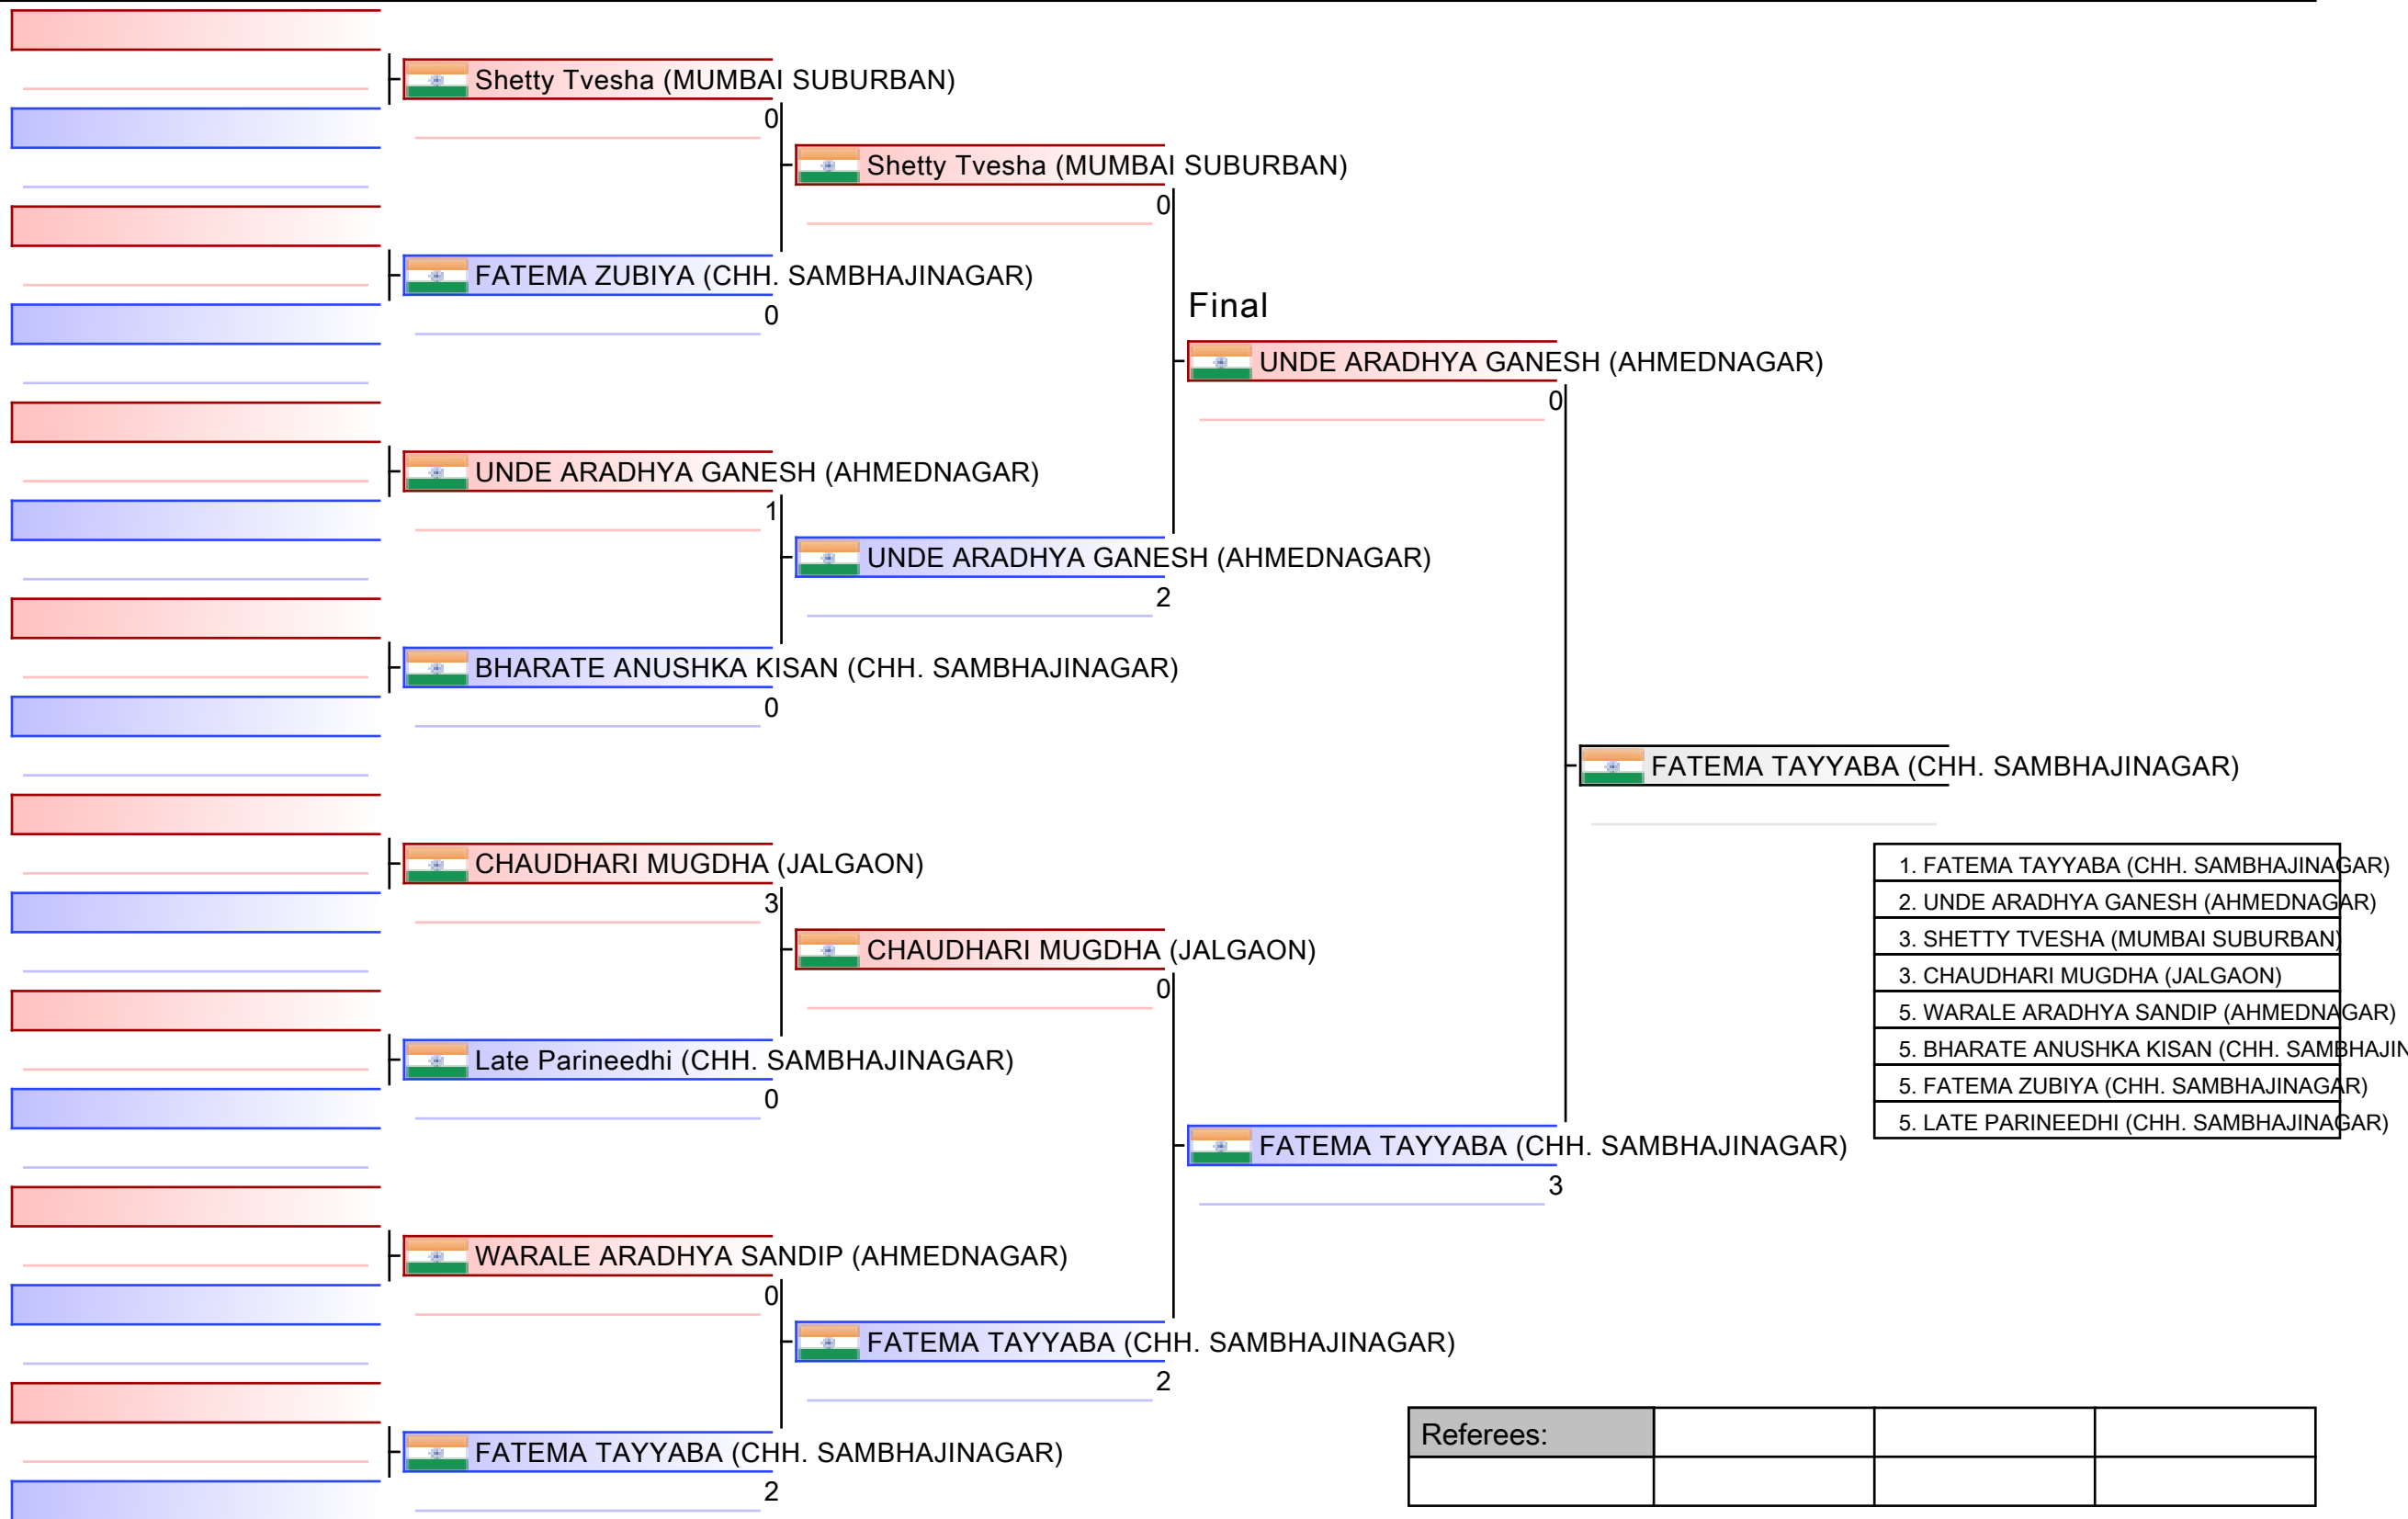

Ring

3x3m

Pool

SAI NAGAR ...

03 KL 070 YC F -42KG

KHELO INDIA WOMEN S KICKBOXING LEAGUE AURANGABAD MAHARASHTRA, SAI COMPLEX DR BABASAHEB AMBEDKAR MARATHWADA UNIVERSITY CAMPUS CHATRAPATI SAMBAJI NAGAR ...

Ring