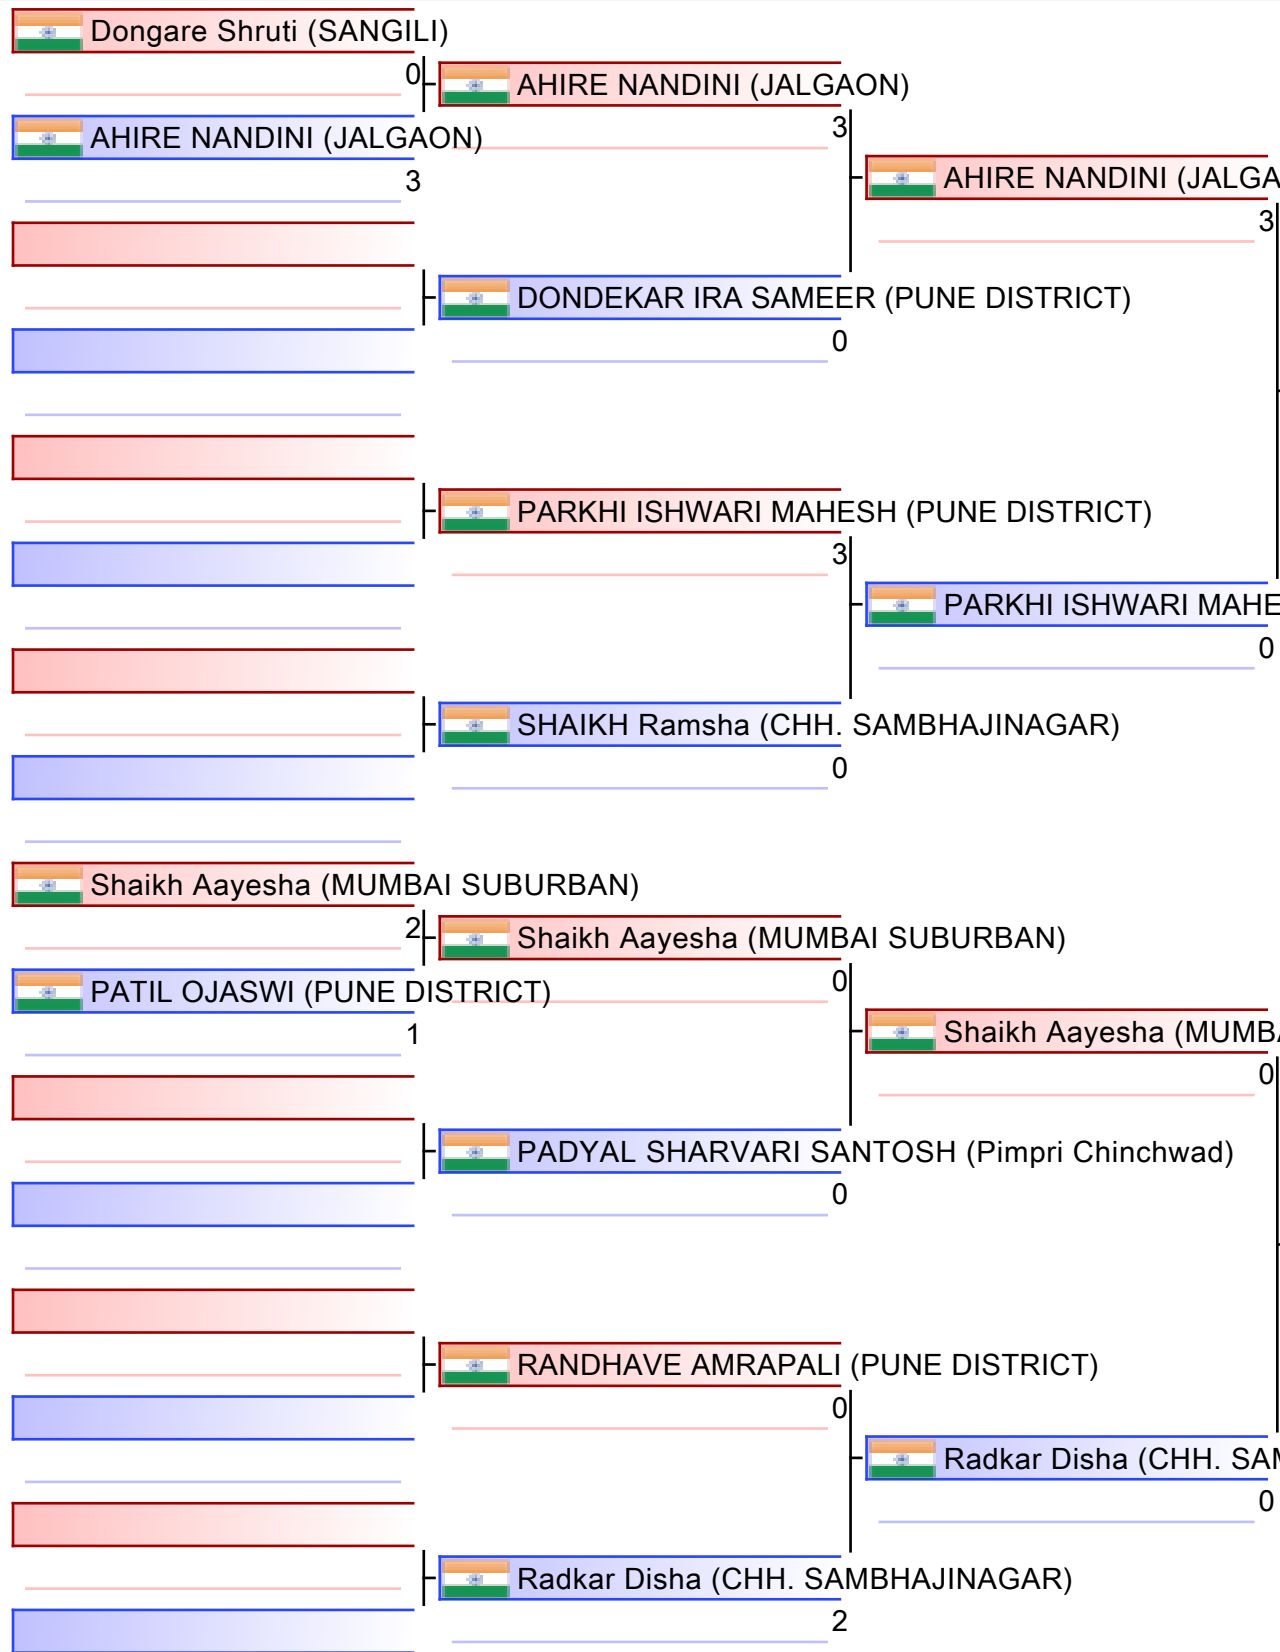

1. RADKAR DISHA (CHH. SAMBHAJINAGAR)
2. AHIRE NANDINI (JALGAON)
3. PARKHI ISHWARI MAHESH (PUNE DISTRICT)
3. SHAIKH AAYESHA (MUMBAI SUBURBAN)
5. RANDHAVE AMRAPALI (PUNE DISTRICT)
5. DONDEKAR IRA SAMEER (PUNE DISTRICT)
5. SHAIKH RAMSHA (CHH. SAMBHAJINAGAR)
5. PADYAL SHARVARI SANTOSH (PIMPRI CHINCHWAD)