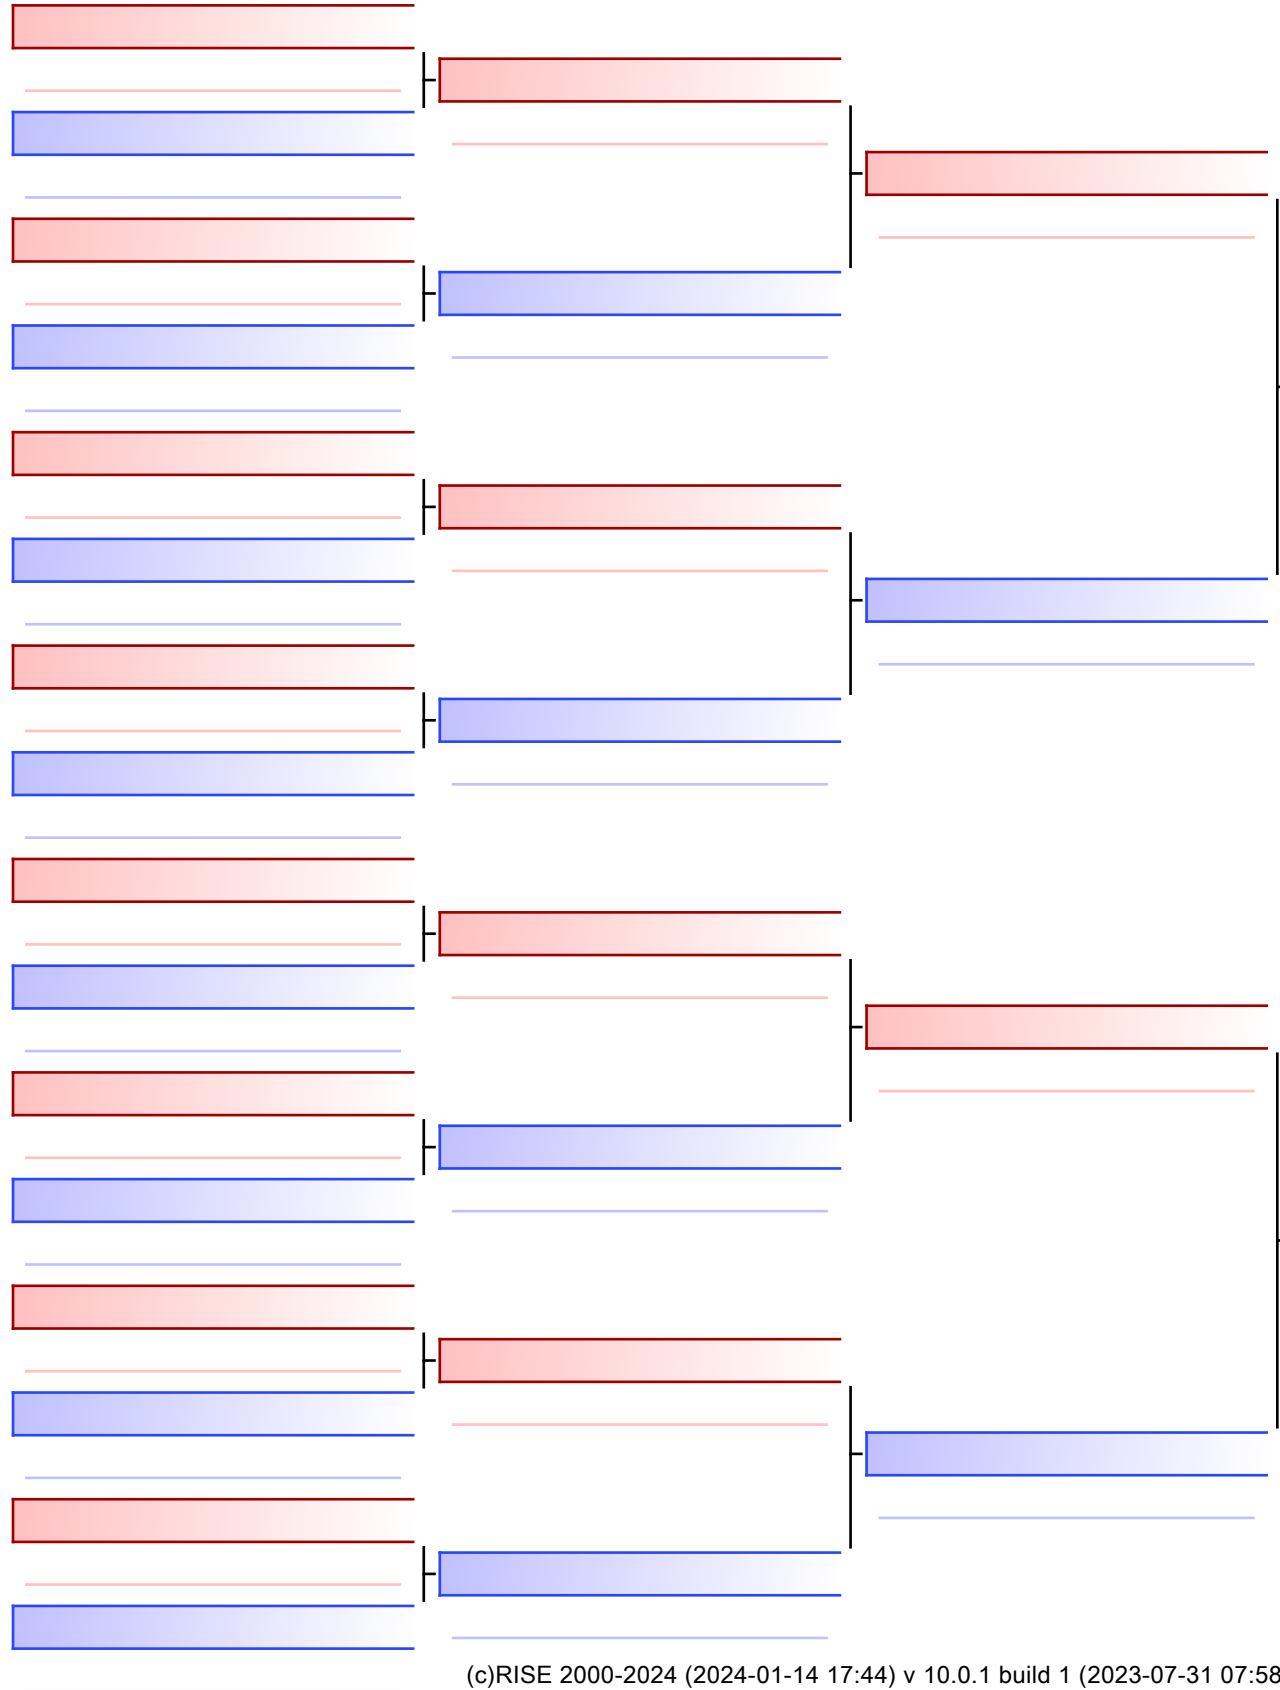

06 LK 160 S F -60KG

KHELO INDIA WOMEN S KICKBOXING LEAGUE AURANGABAD MAHARASHTRA, SAI COMPLEX DR BABASAHEB AMBEDKAR MARATHWADA UNIVERSITY CAMPUS CHATRAPATI SAMBHAJI NAGAR ...

Ring

Pool

Final

Manjarme Samiksha (CHH. SAMBHAJINAGAR)

0

LAKHANLAL MORDHWAJ KAJAL (GONDIA)

0

1. LAKHANLAL MORDHWAJ KAJAL (GONDIA)
2. MANJARME SAMIKSHA (CHH. SAMBHAJINAGAR)

Referees: