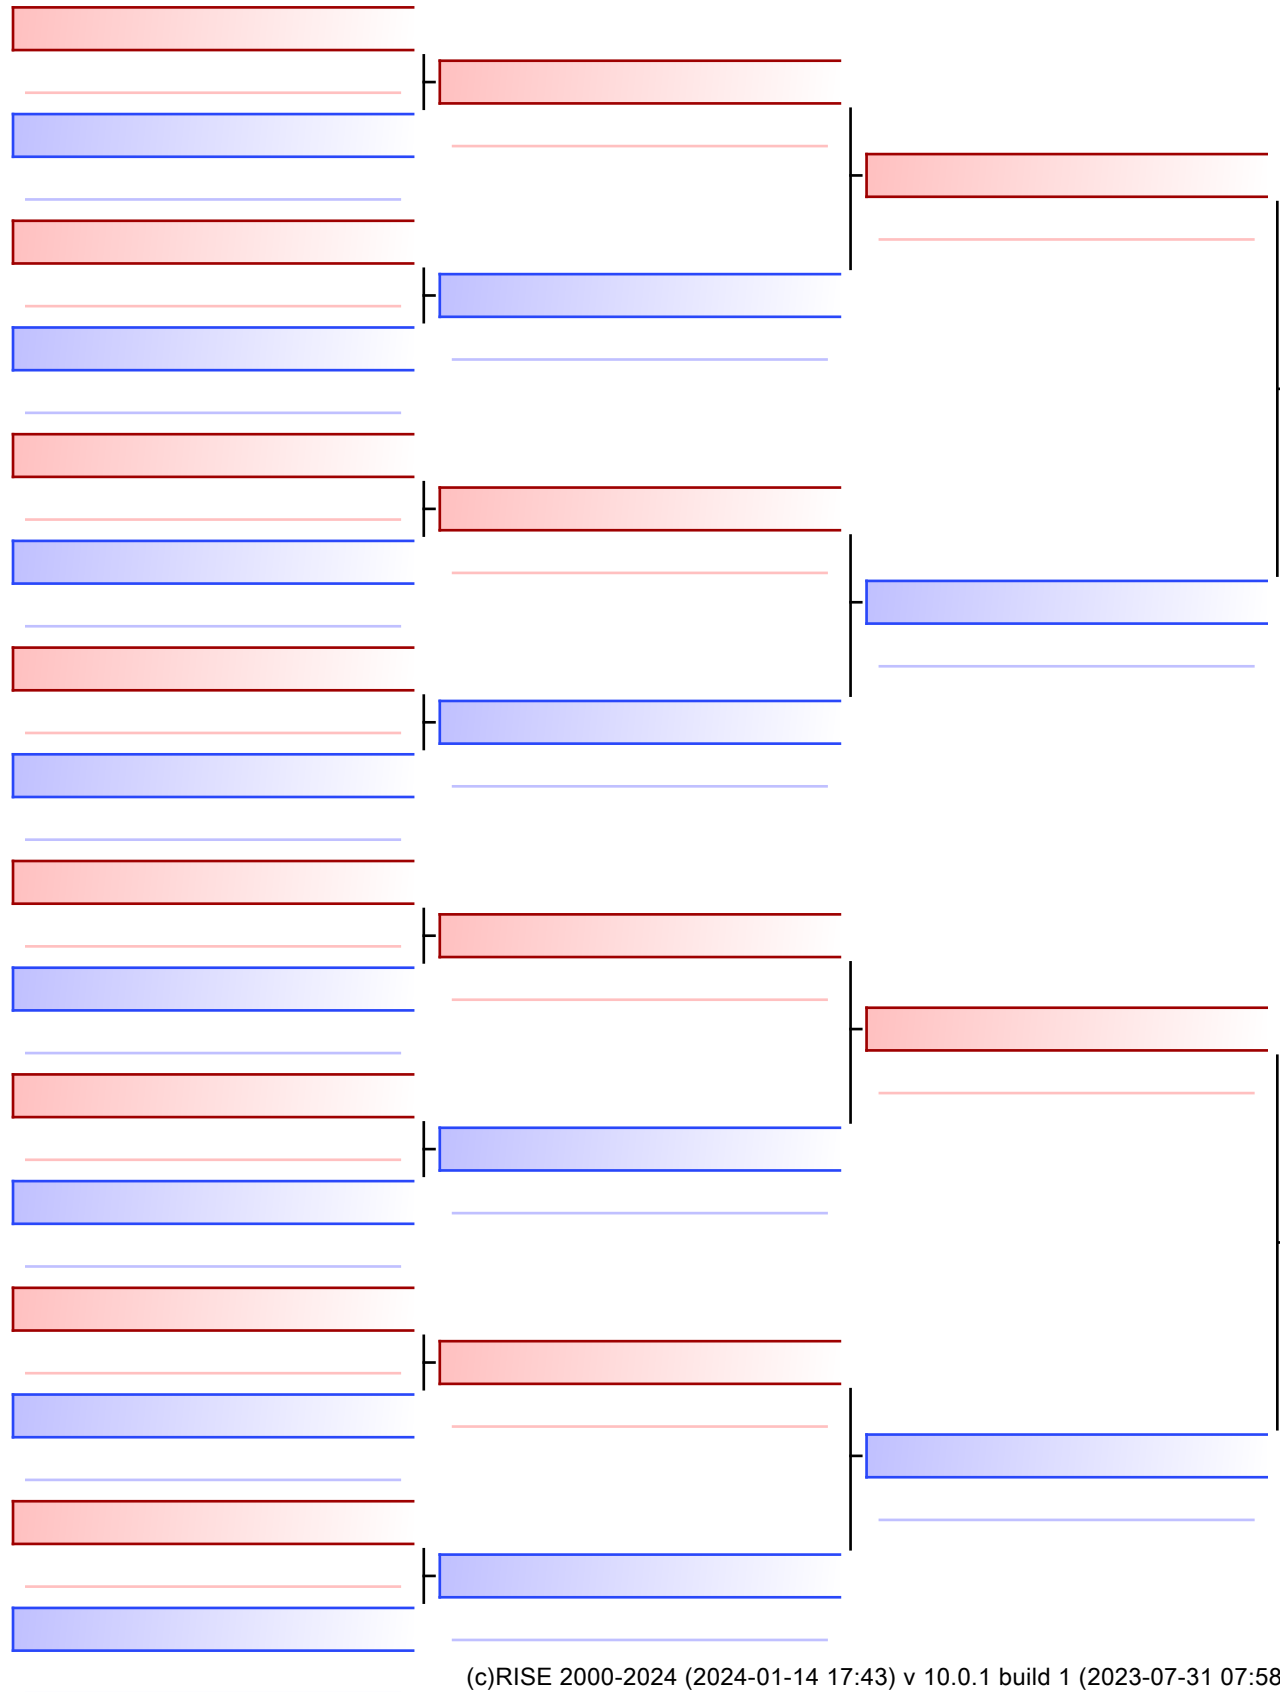

Final

CHAVAN SAGANPREET KUAR (CHH. SAMBHAJINAGAR)

0

VITTHALE CHETNA (GONDIA)

VITTHALE CHETNA (GONDIA)

3

1. VITTHALE CHETNA (GONDIA)
2. CHAVAN SAGANPREET KUAR (CHH. SAMBHAJINAGAR)

Referees: