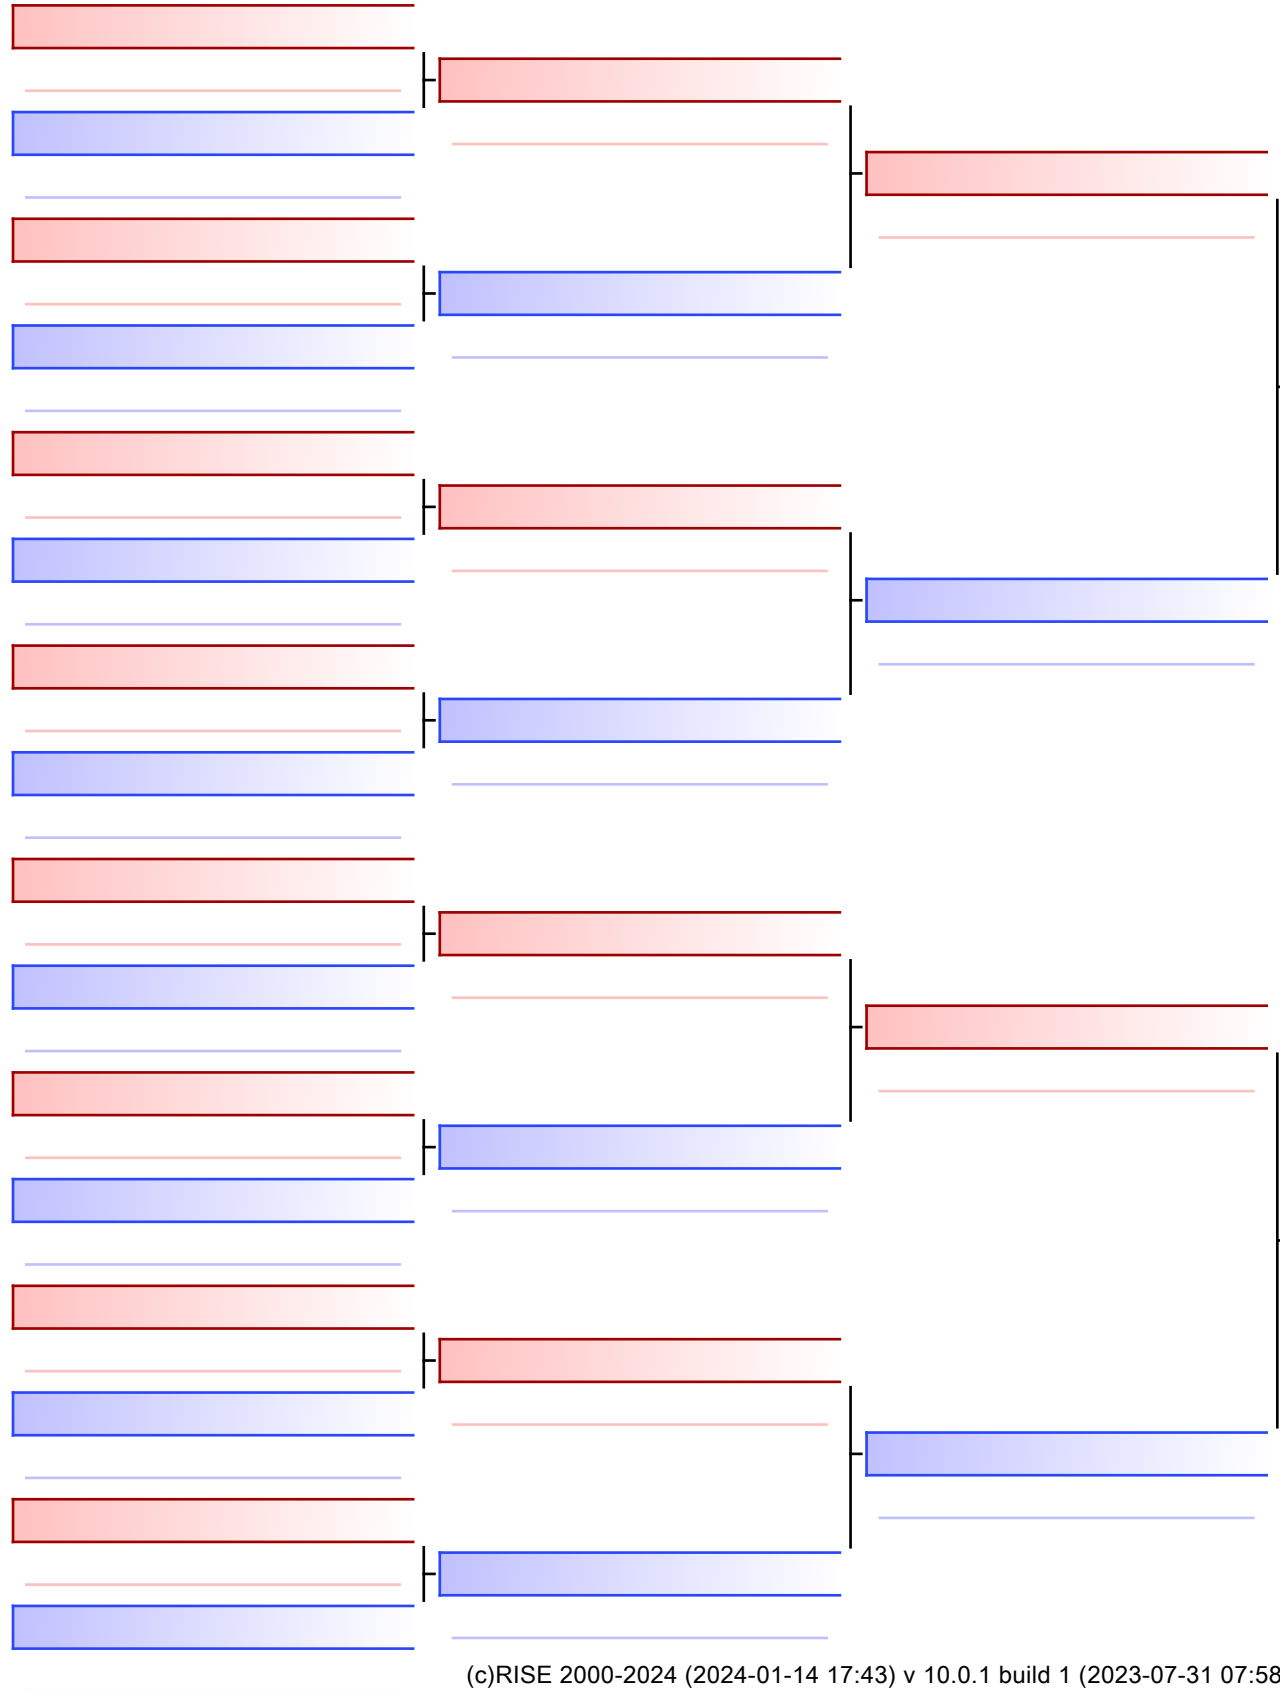

Final

Gupte Vedika (CHH. SAMBHAJINAGAR)

3

Gupte Vedika (CHH. SAMBHAJINAGAR)

JADHAV PRERNA (JALGAON)

0

1. GUPTE VEDIKA (CHH. SAMBHAJINAGAR)
2. JADHAV PRERNA (JALGAON)

Referees: