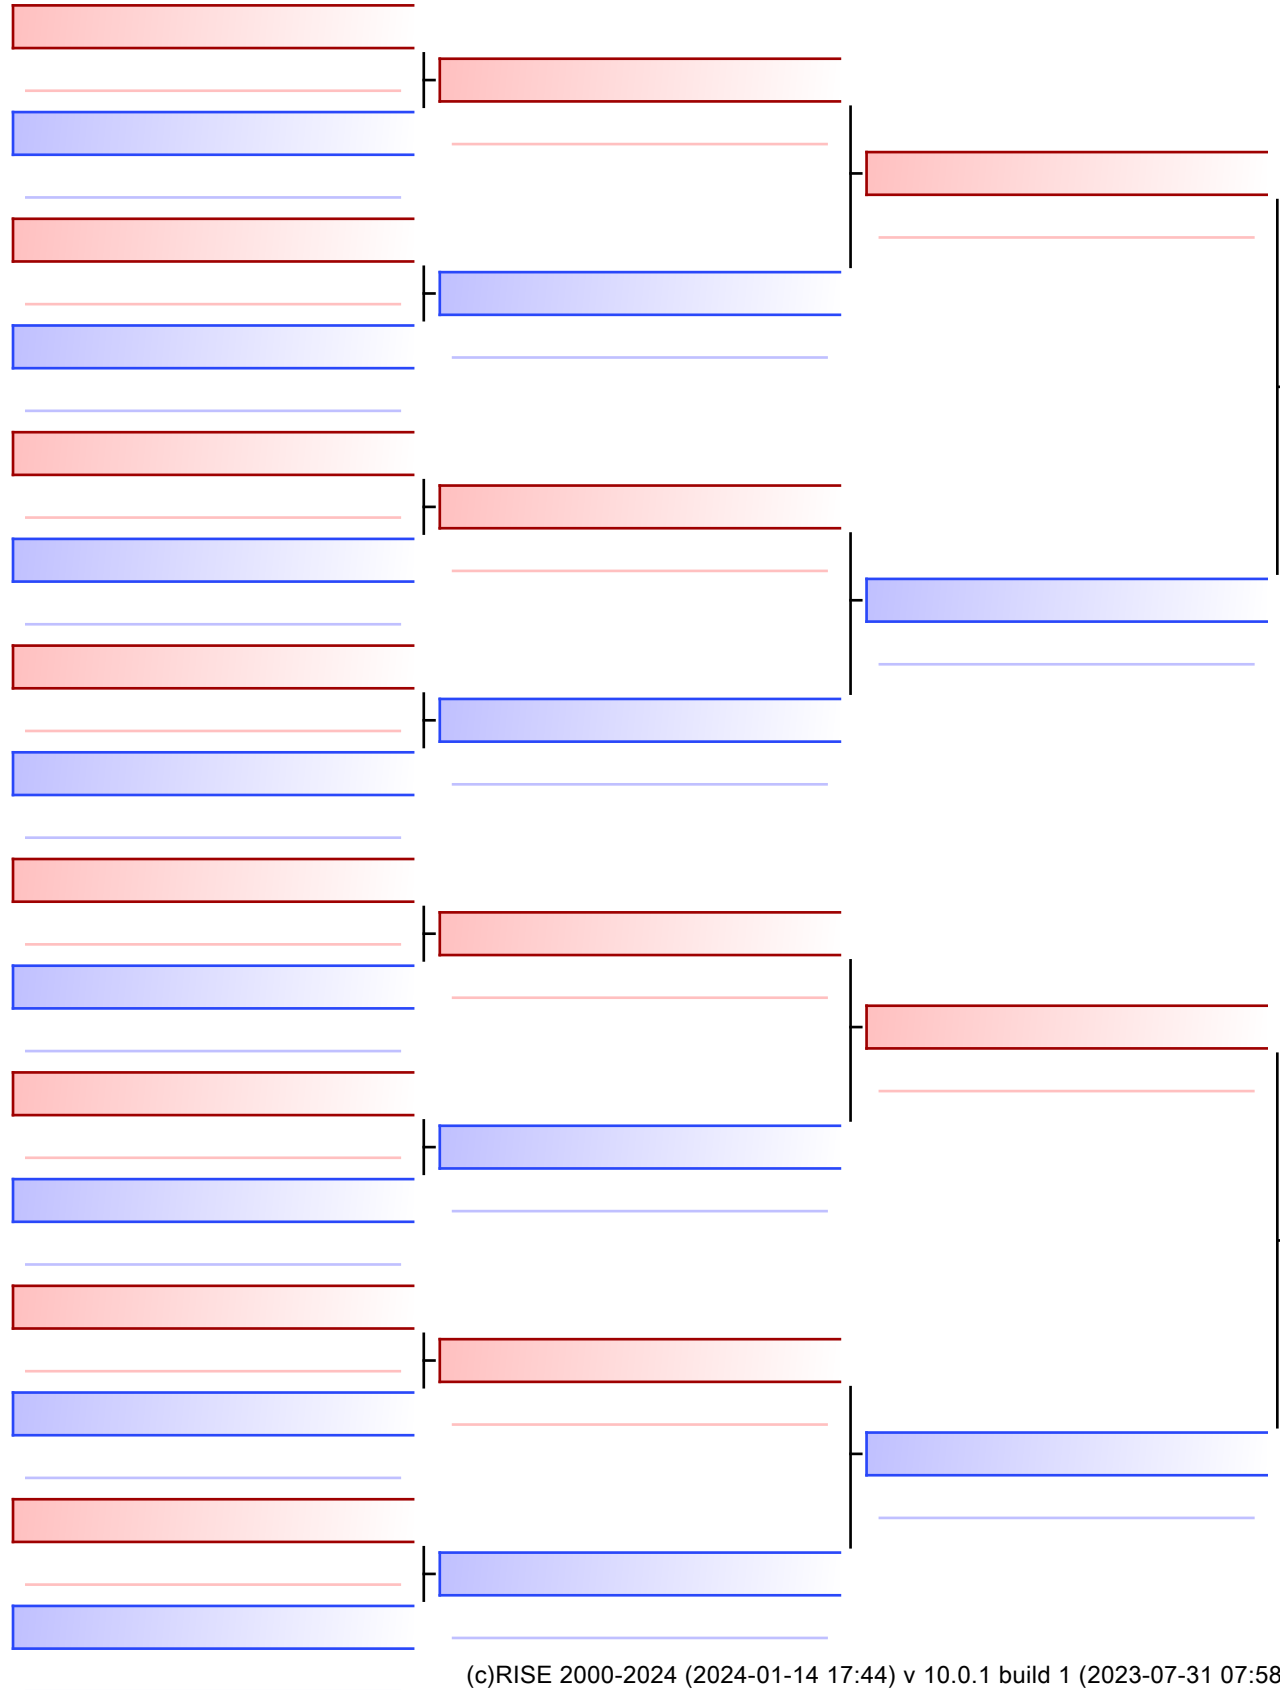

05 FC 138 S F -60KG

KHELO INDIA WOMEN S KICKBOXING LEAGUE AURANGABAD MAHARASHTRA, SAI COMPLEX DR BABASAHEB AMBEDKAR MARATHWADA UNIVERSITY CAMPUS CHATRAPATI SAMBAJI NAGAR ...

Ring

Pool

Final

Rajhance Shivani Satish (PUNE DISTRICT)

0

Rajhance Shivani Satish (PUNE DISTRICT)

chavhan Vishakh (NASHIK)

0

1. RAJHANCE SHIVANI SATISH (PUNE DISTRICT)
2. CHAVHAN VISHAKH (NASHIK)

Referees: