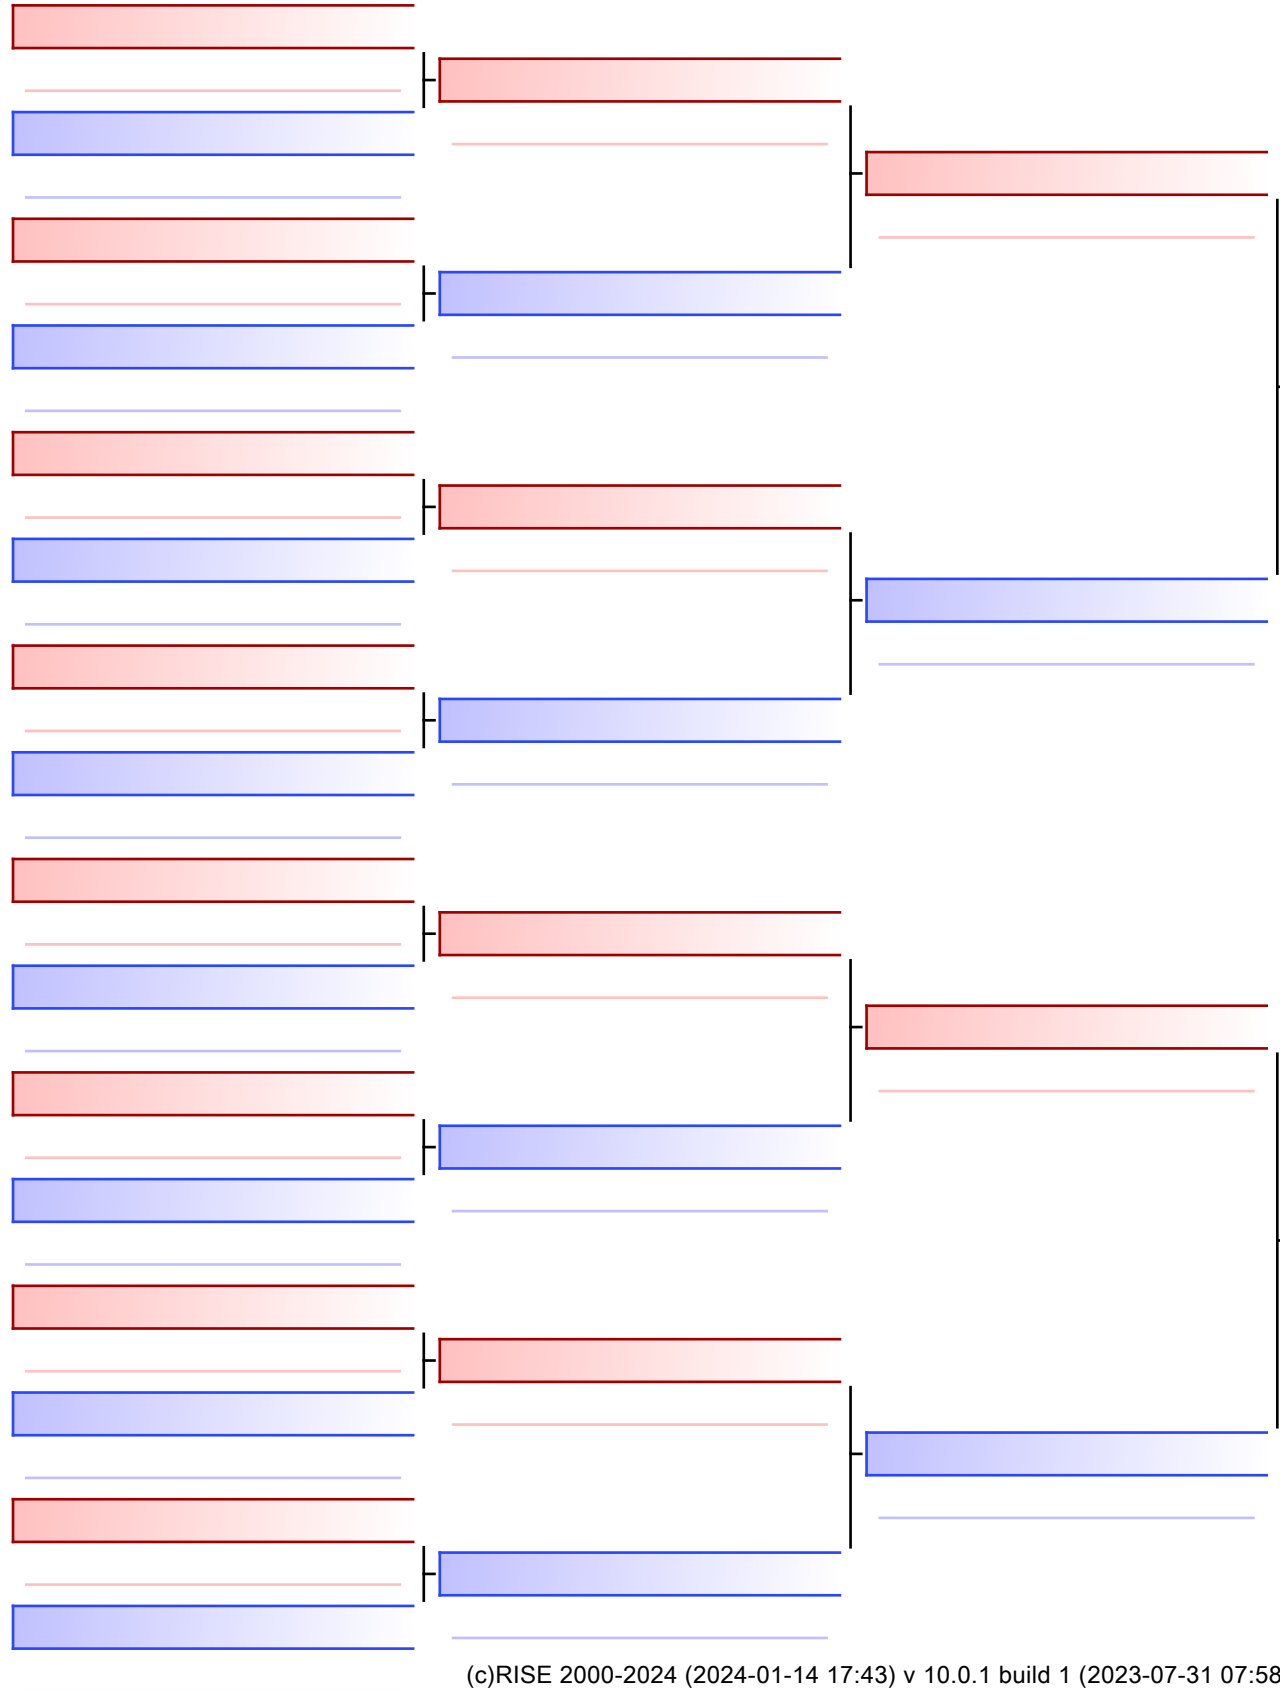

Final

CHAVHAN NISHA (AHMEDNAGAR)

3

CHAVHAN NISHA (AHMEDNAGAR)

Gaikwad Ritika (NASHIK)

0

1. CHAVHAN NISHA (AHMEDNAGAR)
2. GAIKWAD RITIKA (NASHIK)

Referees: