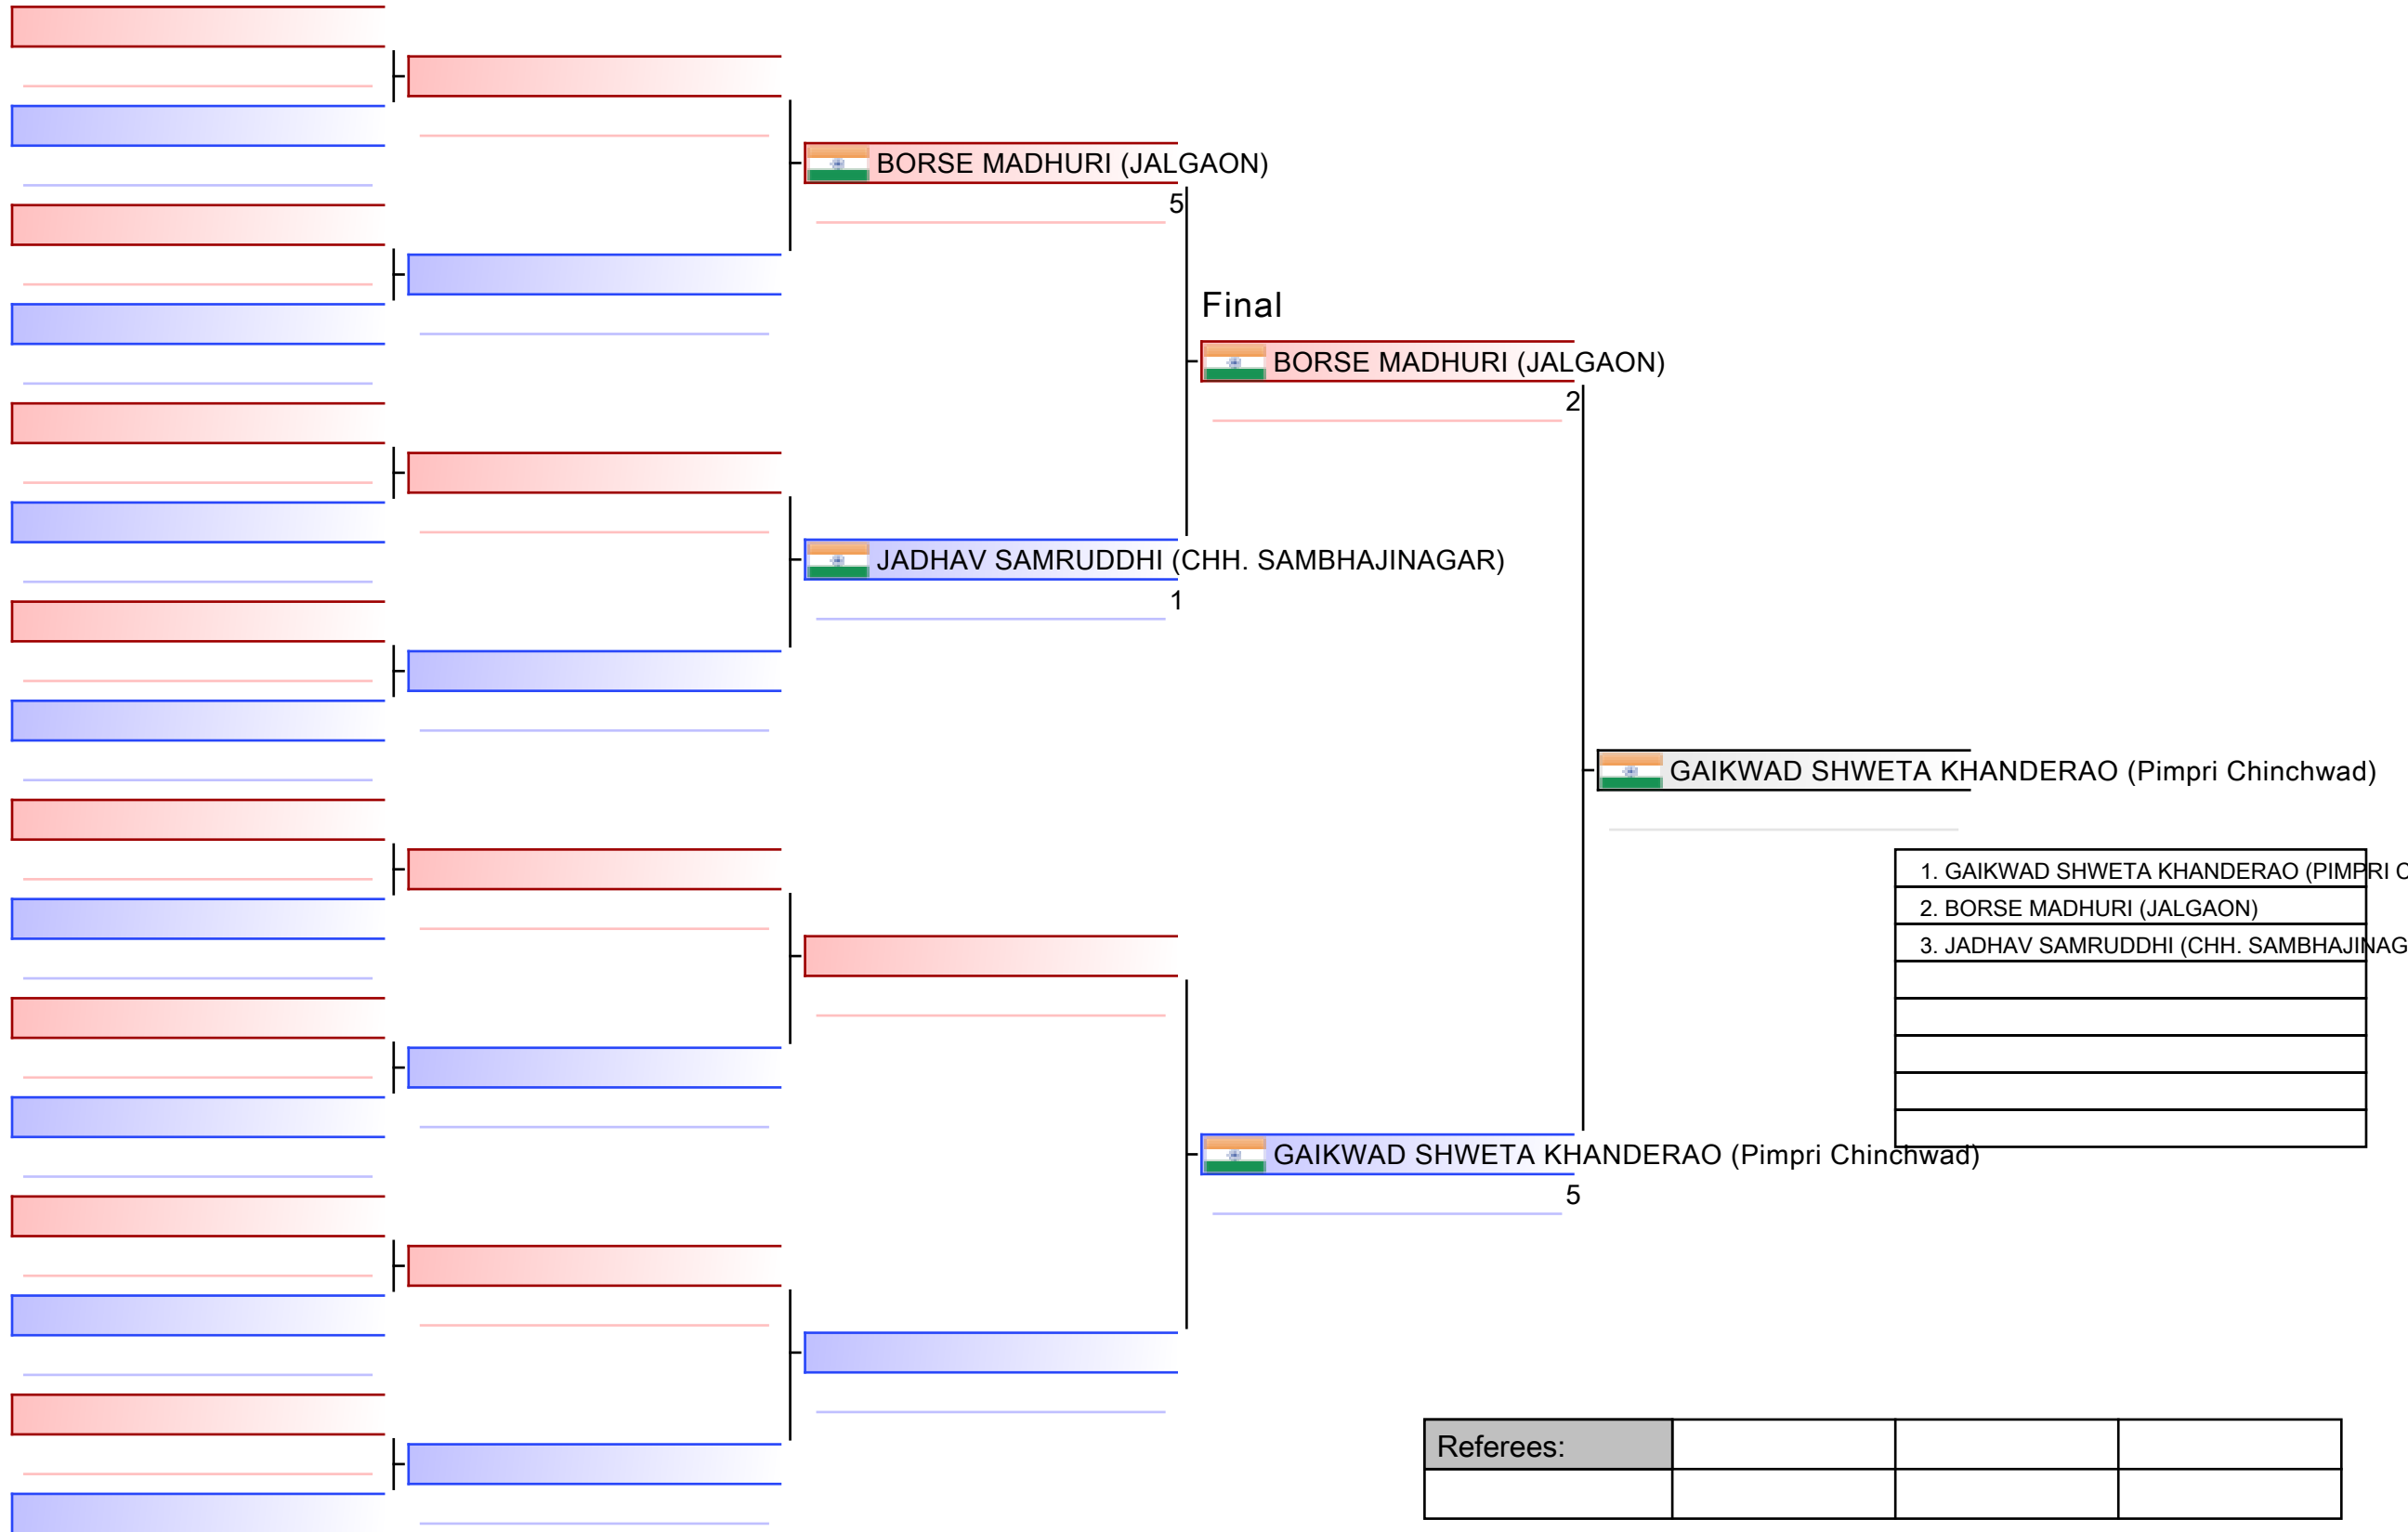

01 PF 011 OC F -50KG

KHELO INDIA WOMEN S KICKBOXING LEAGUE AURANGABAD MAHARASHTRA, SAI COMPLEX DR BABASAHEB AMBEDKAR MARATHWADA UNIVERSITY CAMPUS CHITRA PATIL SAMBHAJINAGAR ...

Ring

Pool