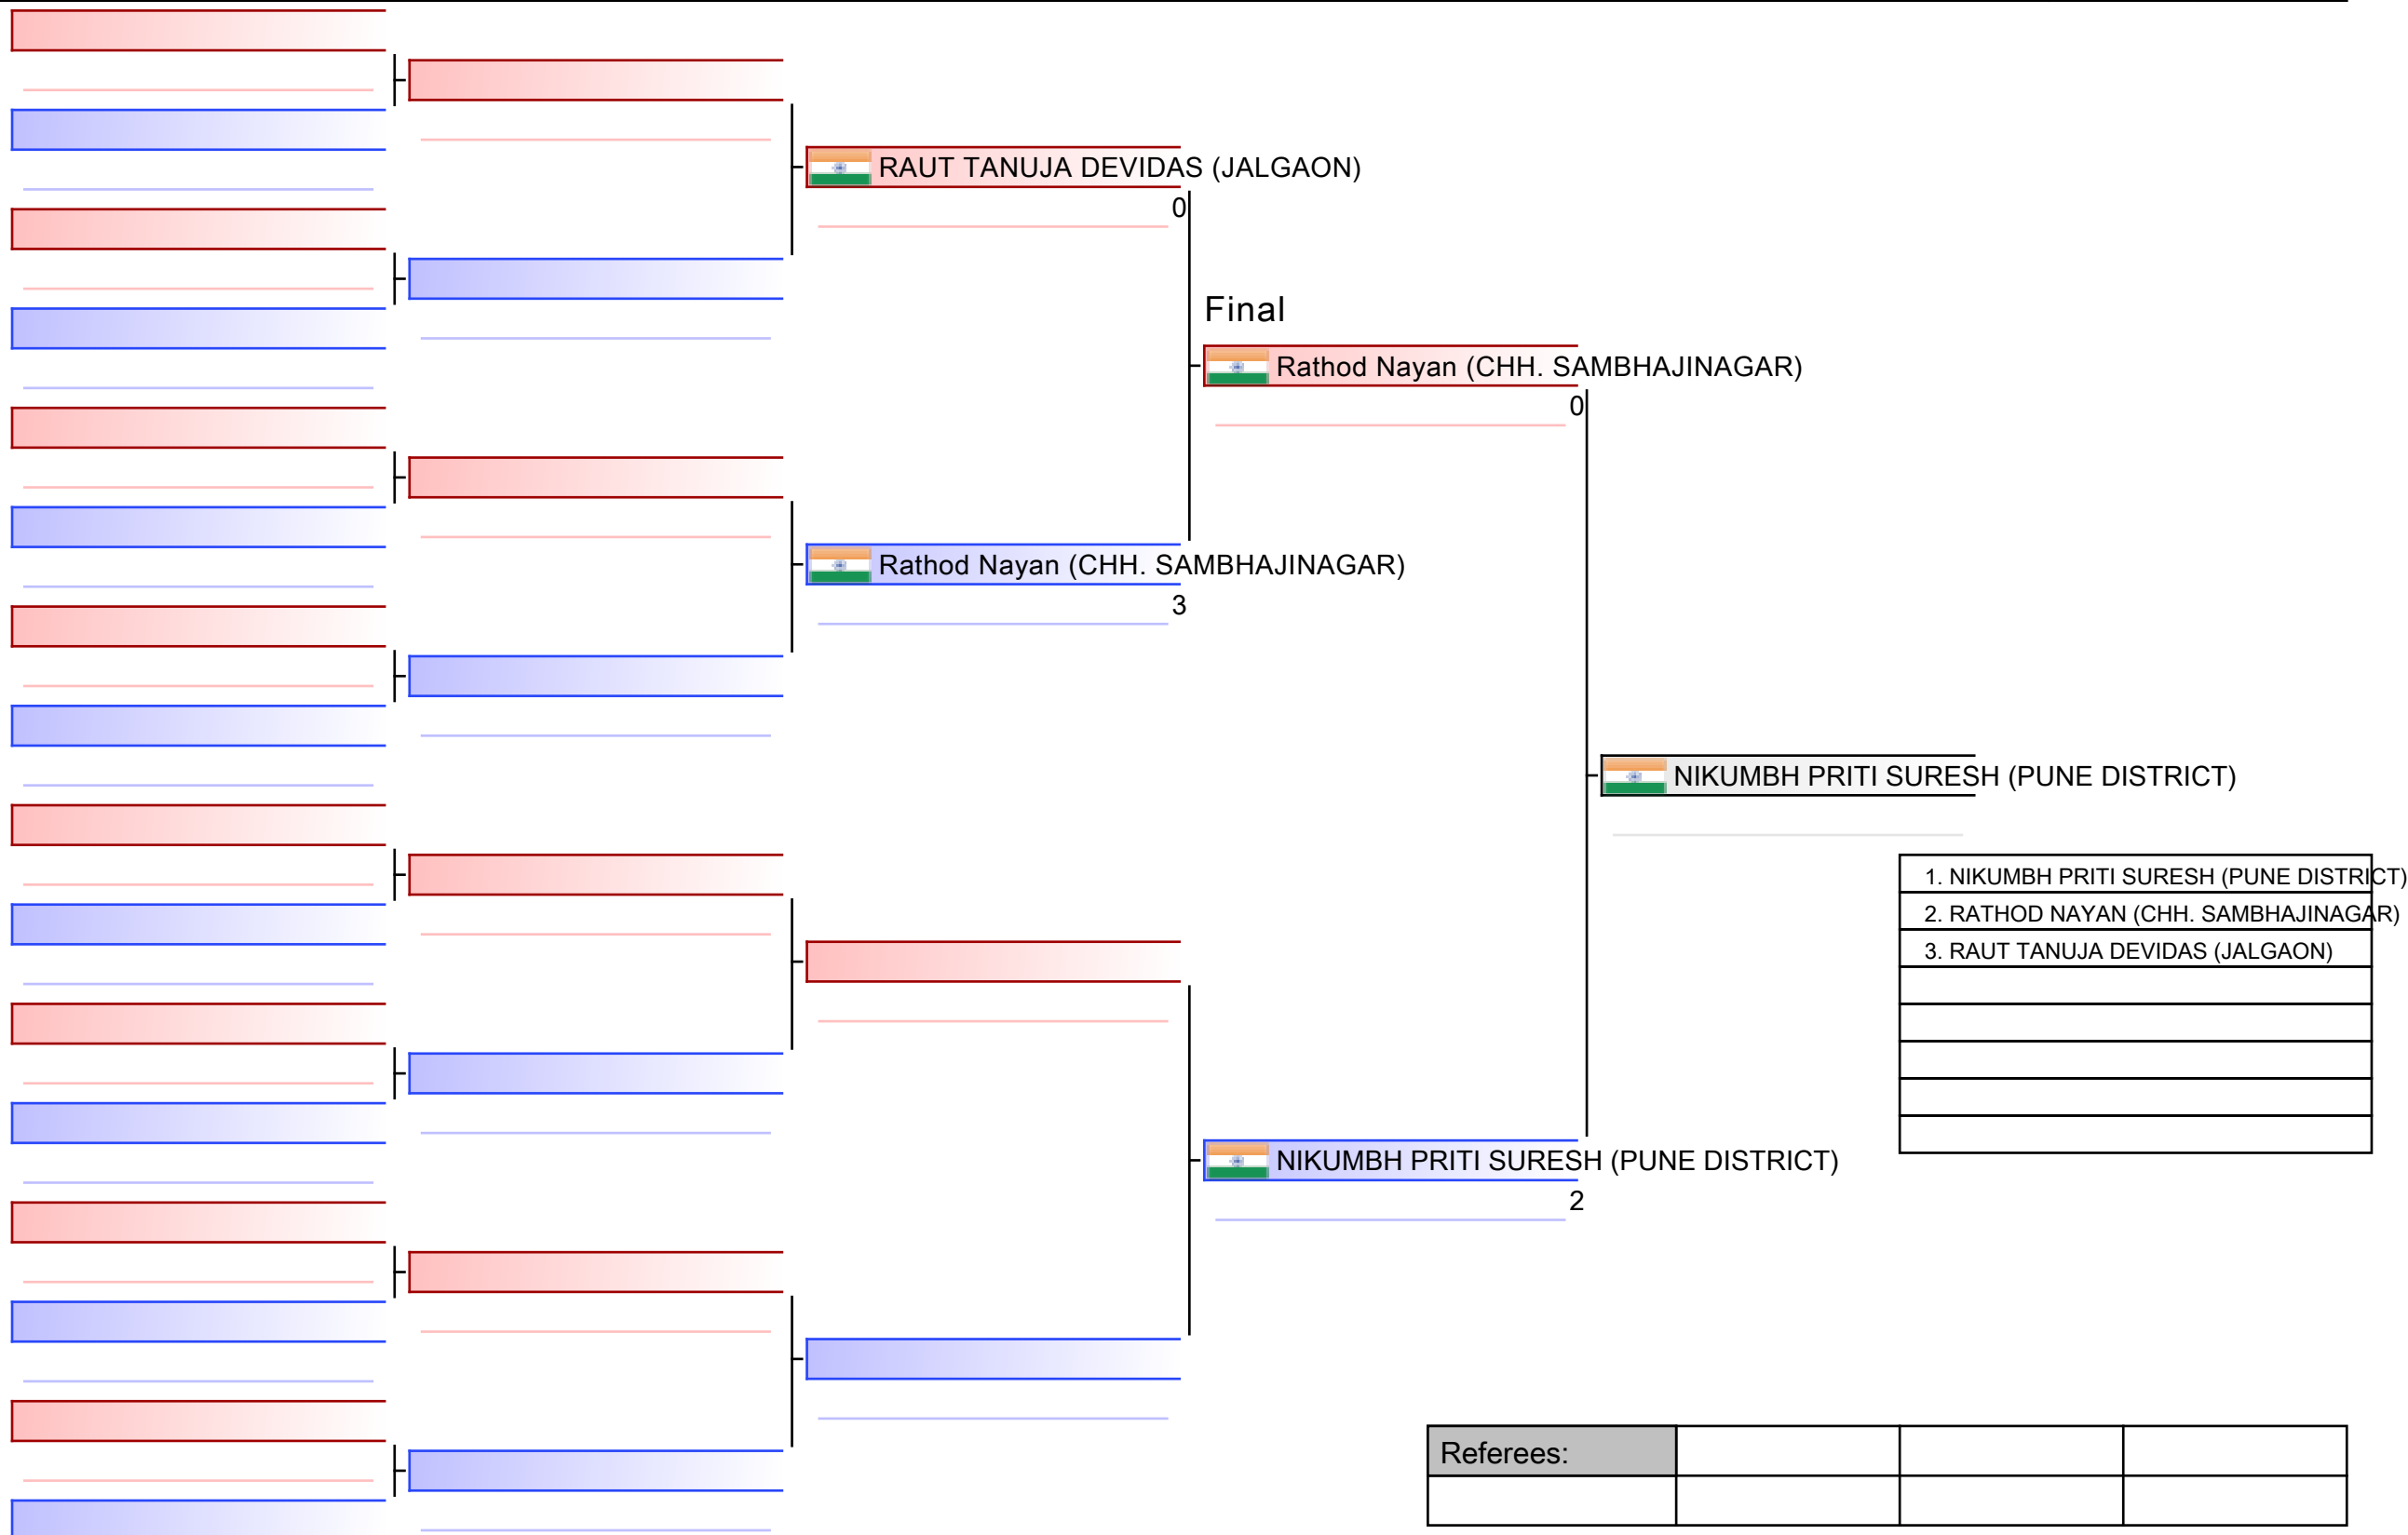

Referees:			

02 LC 050 J F -50KG

KHELO INDIA WOMEN S KICKBOXING LEAGUE AURANGABAD MAHARASHTRA, SAI COMPLEX DR BABASAHEB AMBEDKAR MARATHWADA UNIVERSITY CAMPUS CHATRAPATI SAMBAJI NAGAR ...

Ring

Pool

Final

 BHASKAR SHEWTA GORAKH (BEED DISTRICT)