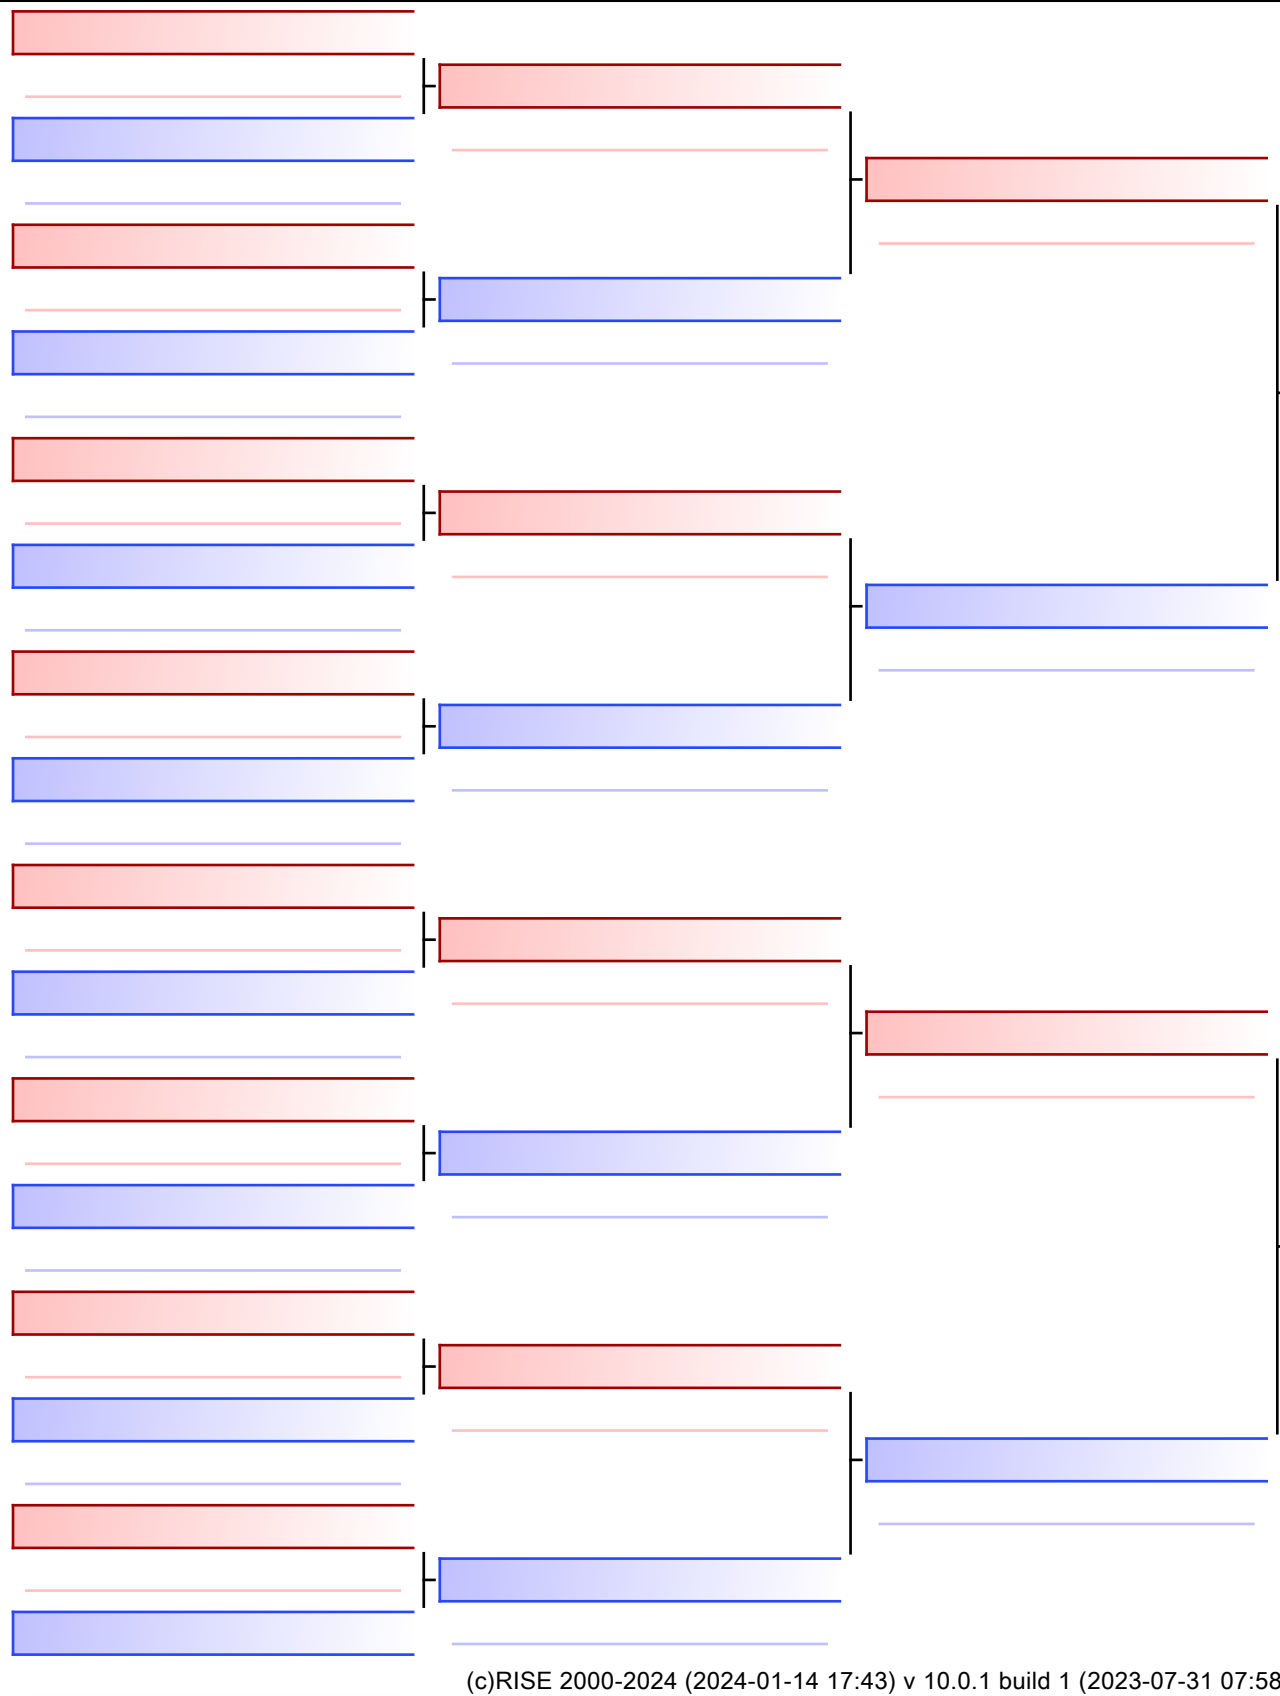

2

 BHASKAR SHEWTA GORAKH (BEED DISTRICT)

 Jadhav Nandini (KOLHAPUR)

0

1. BHASKAR SHEWTA GORAKH (BEED DISTRICT)
2. JADHAV NANDINI (KOLHAPUR)

Referees:			

Final

 Jadhav Anushka (CHH. SAMBHAJINAGAR)