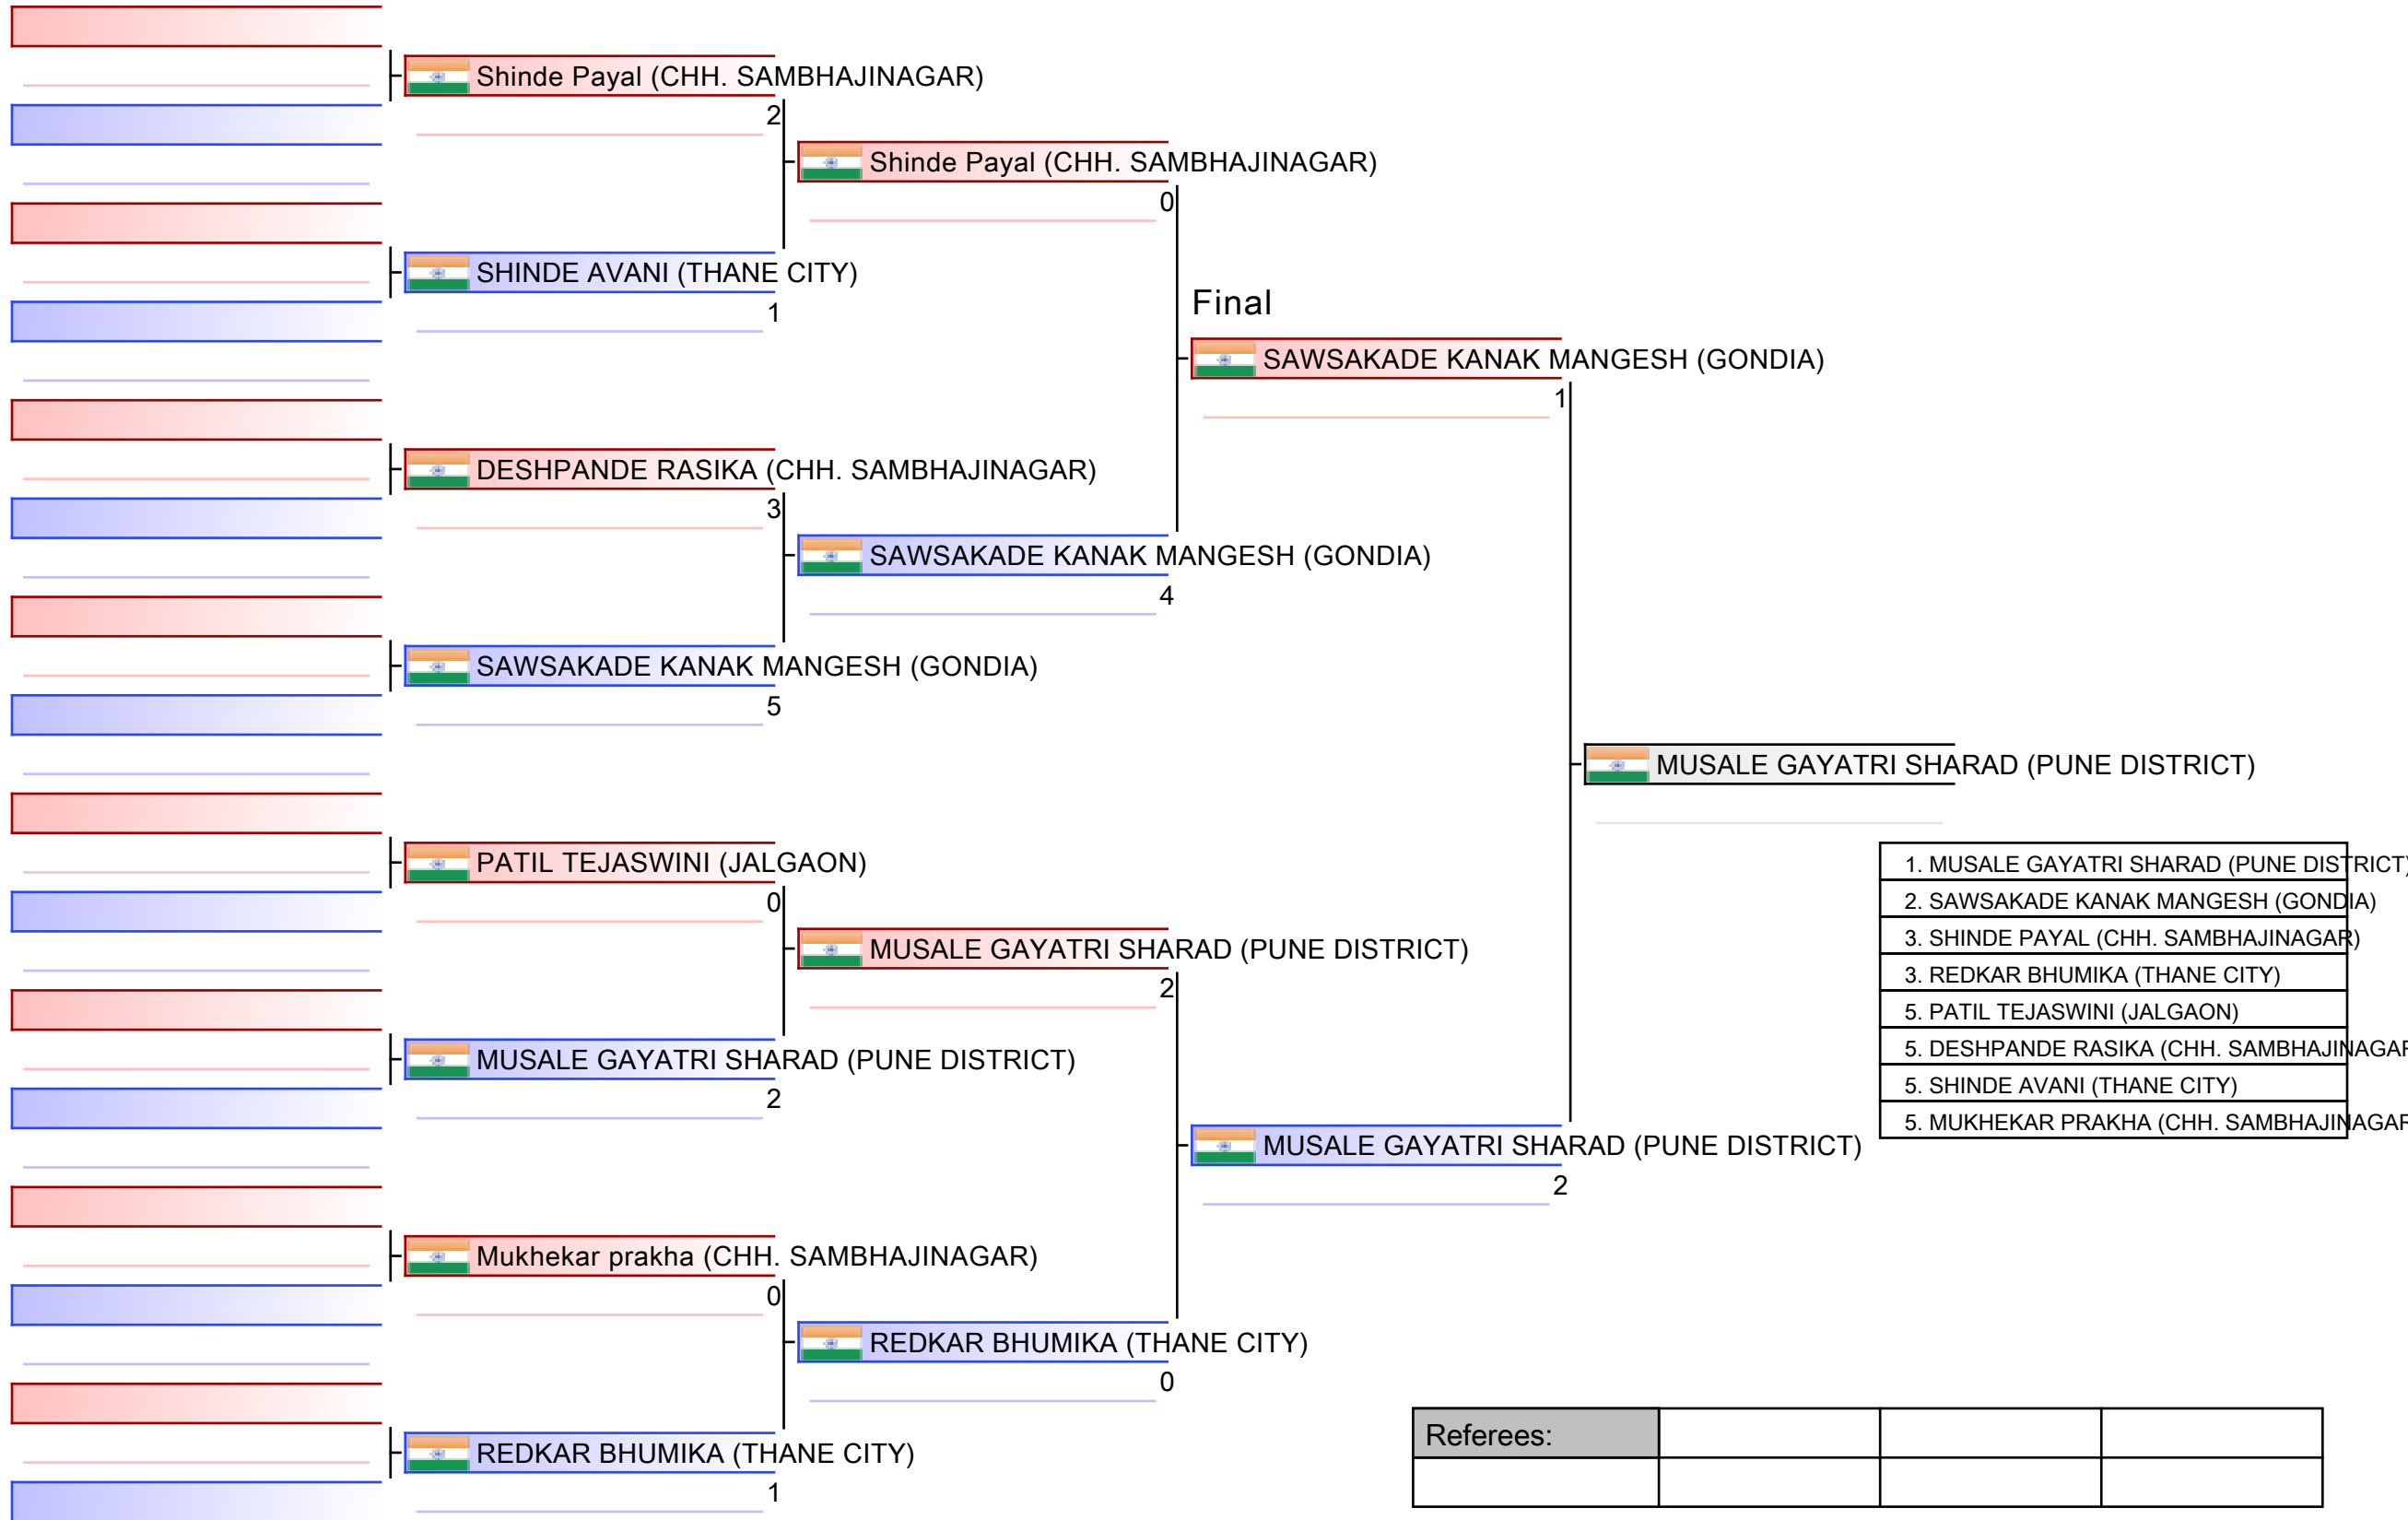

2

JADHAV AARYA NILESH (PUNE DISTRICT)

Suryawanshi Shraddha (CHH. SAMBHAJINAGAR)

0

1. JADHAV AARYA NILESH (PUNE DISTRICT)
2. SURYAWANSHI SHRADDHA (CHH. SAMBHAJINAGAR)

Referees:			

01 PF 011 OC F -50KG

KHELO INDIA WOMEN S KICKBOXING LEAGUE AURANGABAD MAHARASHTRA, SAI COMPLEX DR BABASAHEB AMBEDKAR MARATHWADA UNIVERSITY CAMPUS CHITRA PATIL SAMBHAJINAGAR ...