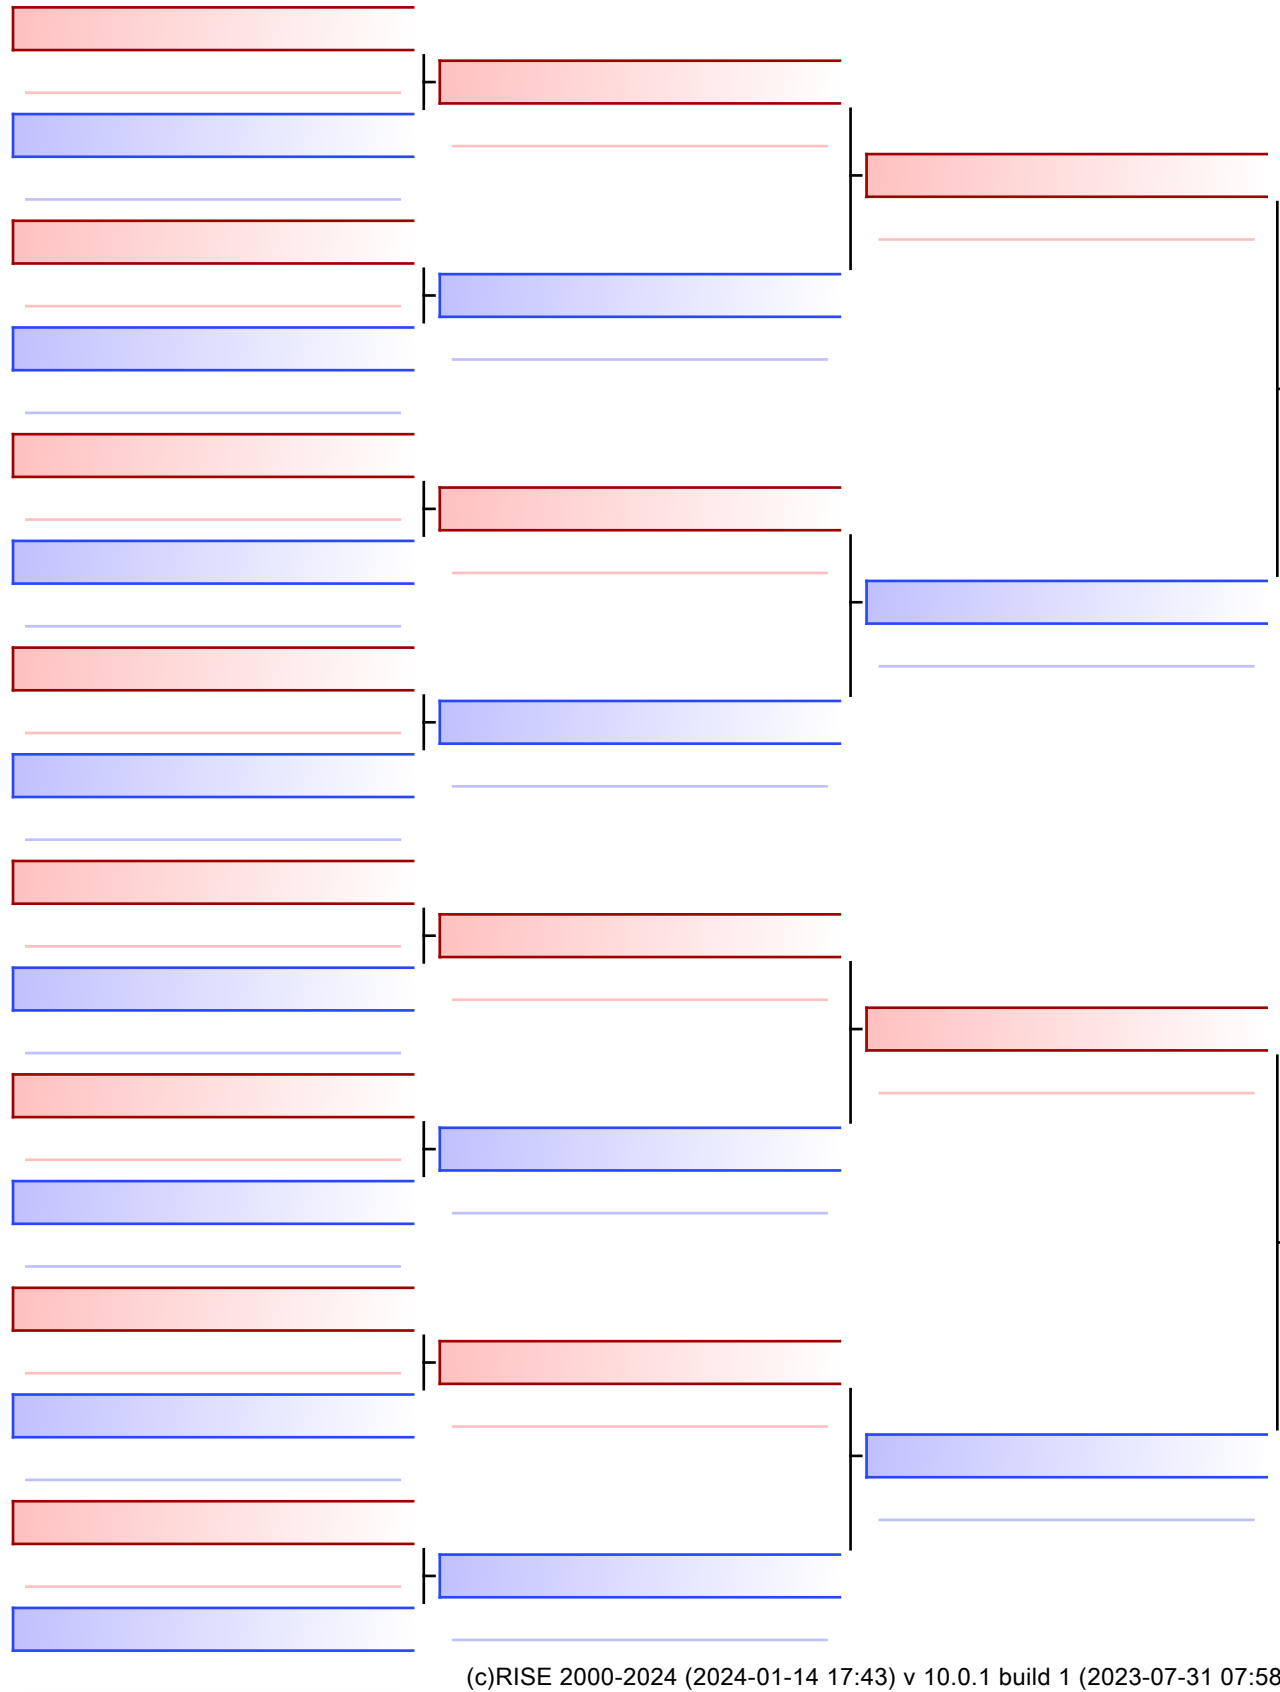

Final

ENDOLE SHRADDHA SUNIL (PUNE DISTRICT)

3

ENDOLE SHRADDHA SUNIL (PUNE DISTRICT)

mathe Kalyani (CHH. SAMBAJINAGAR)

0

1. ENDOLE SHRADDHA SUNIL (PUNE DISTRICT)
2. MATHE KALYANI (CHH. SAMBAJINAGAR)

Referees: