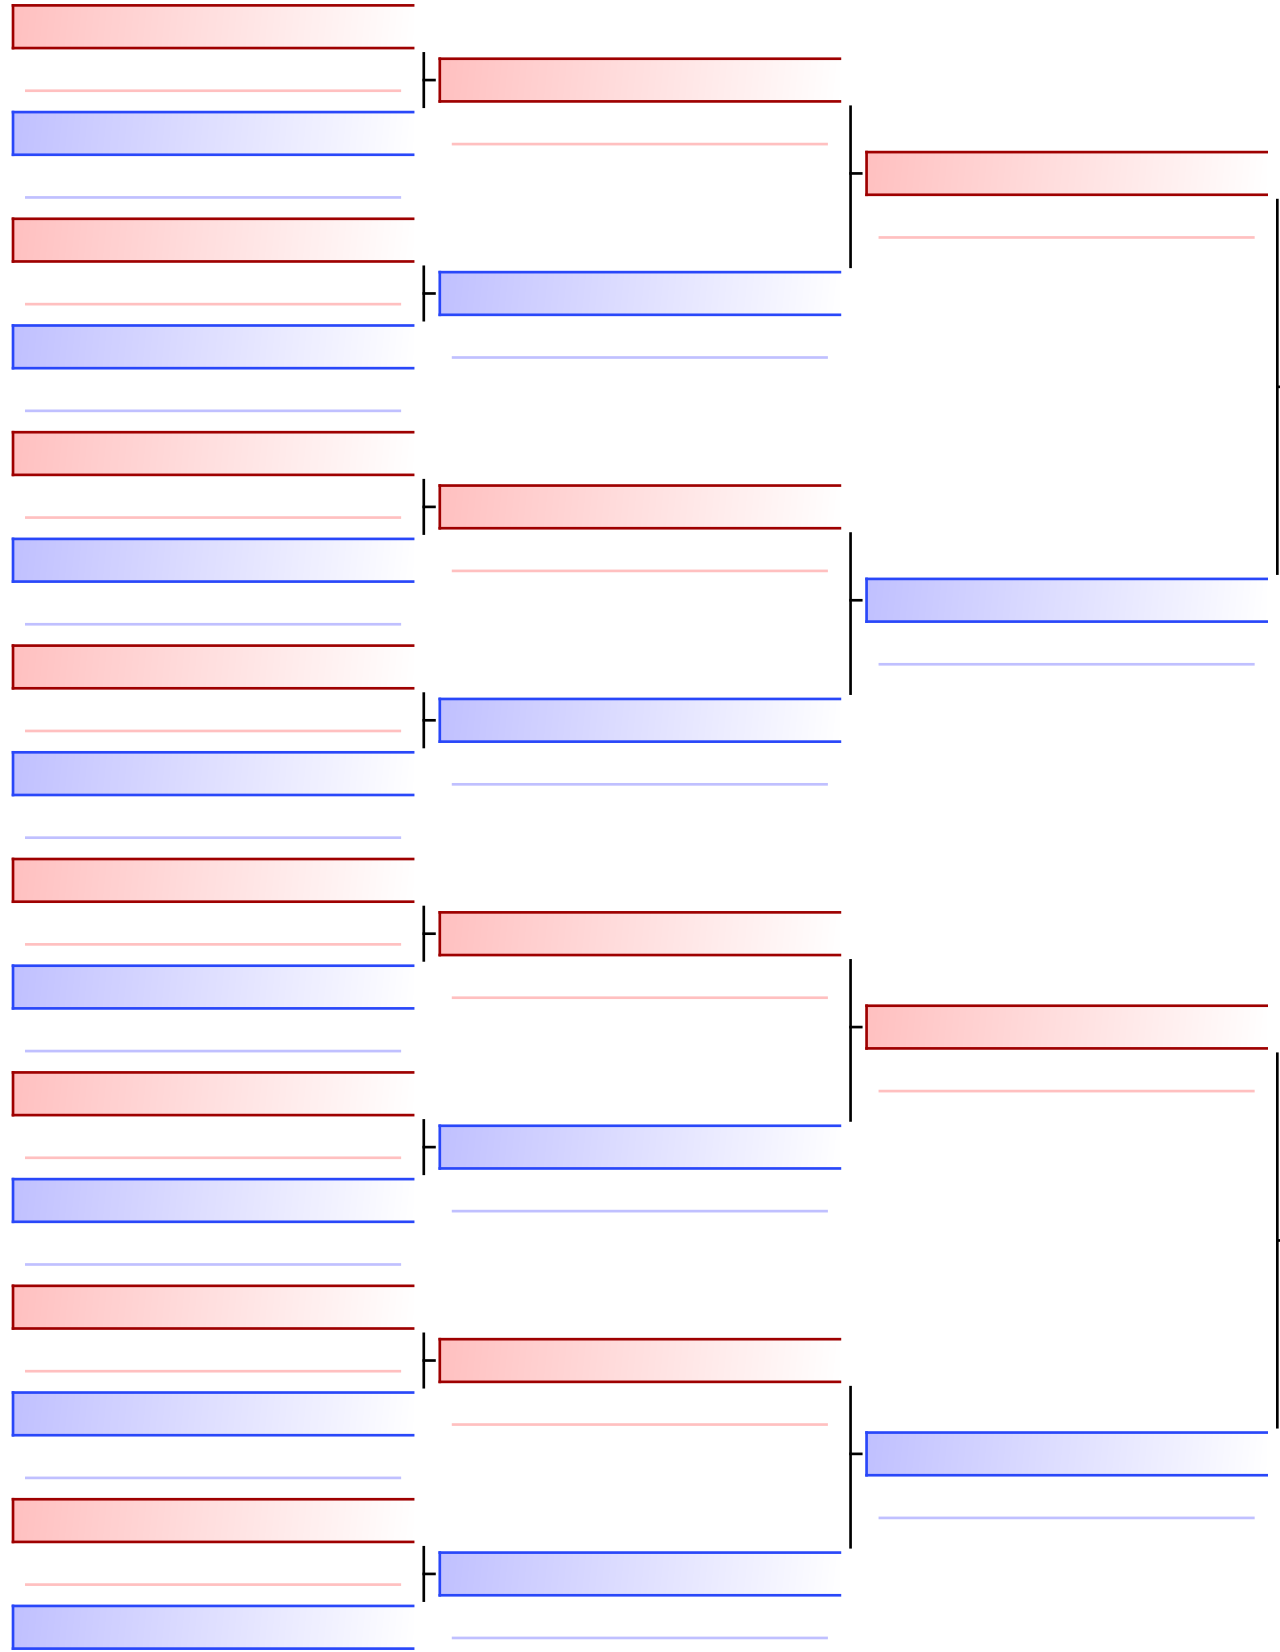

03 KL 094 S F -65KG

KHELO INDIA WOMEN S KICKBOXING LEAGUE AURANGABAD MAHARASHTRA, SAI COMPLEX DR BABASAHEB AMBEDKAR MARATHWADA UNIVERSITY CAMPUS CHATRAPATI SAMBAJI NAGAR ...

Ring

Pool

Final

RAJHANCE SHRAVANI SATISH (PUNE DISTRICT)

1

MHASKE GIRIJA SUNIL (Pimpri Chinchwad)

1. MHASKE GIRIJA SUNIL (PIMPRI CHINCHWAD)

2. RAJHANCE SHRAVANI SATISH (PUNE DISTRICT)

MHASKE GIRIJA SUNIL (Pimpri Chinchwad)

2

Referees: