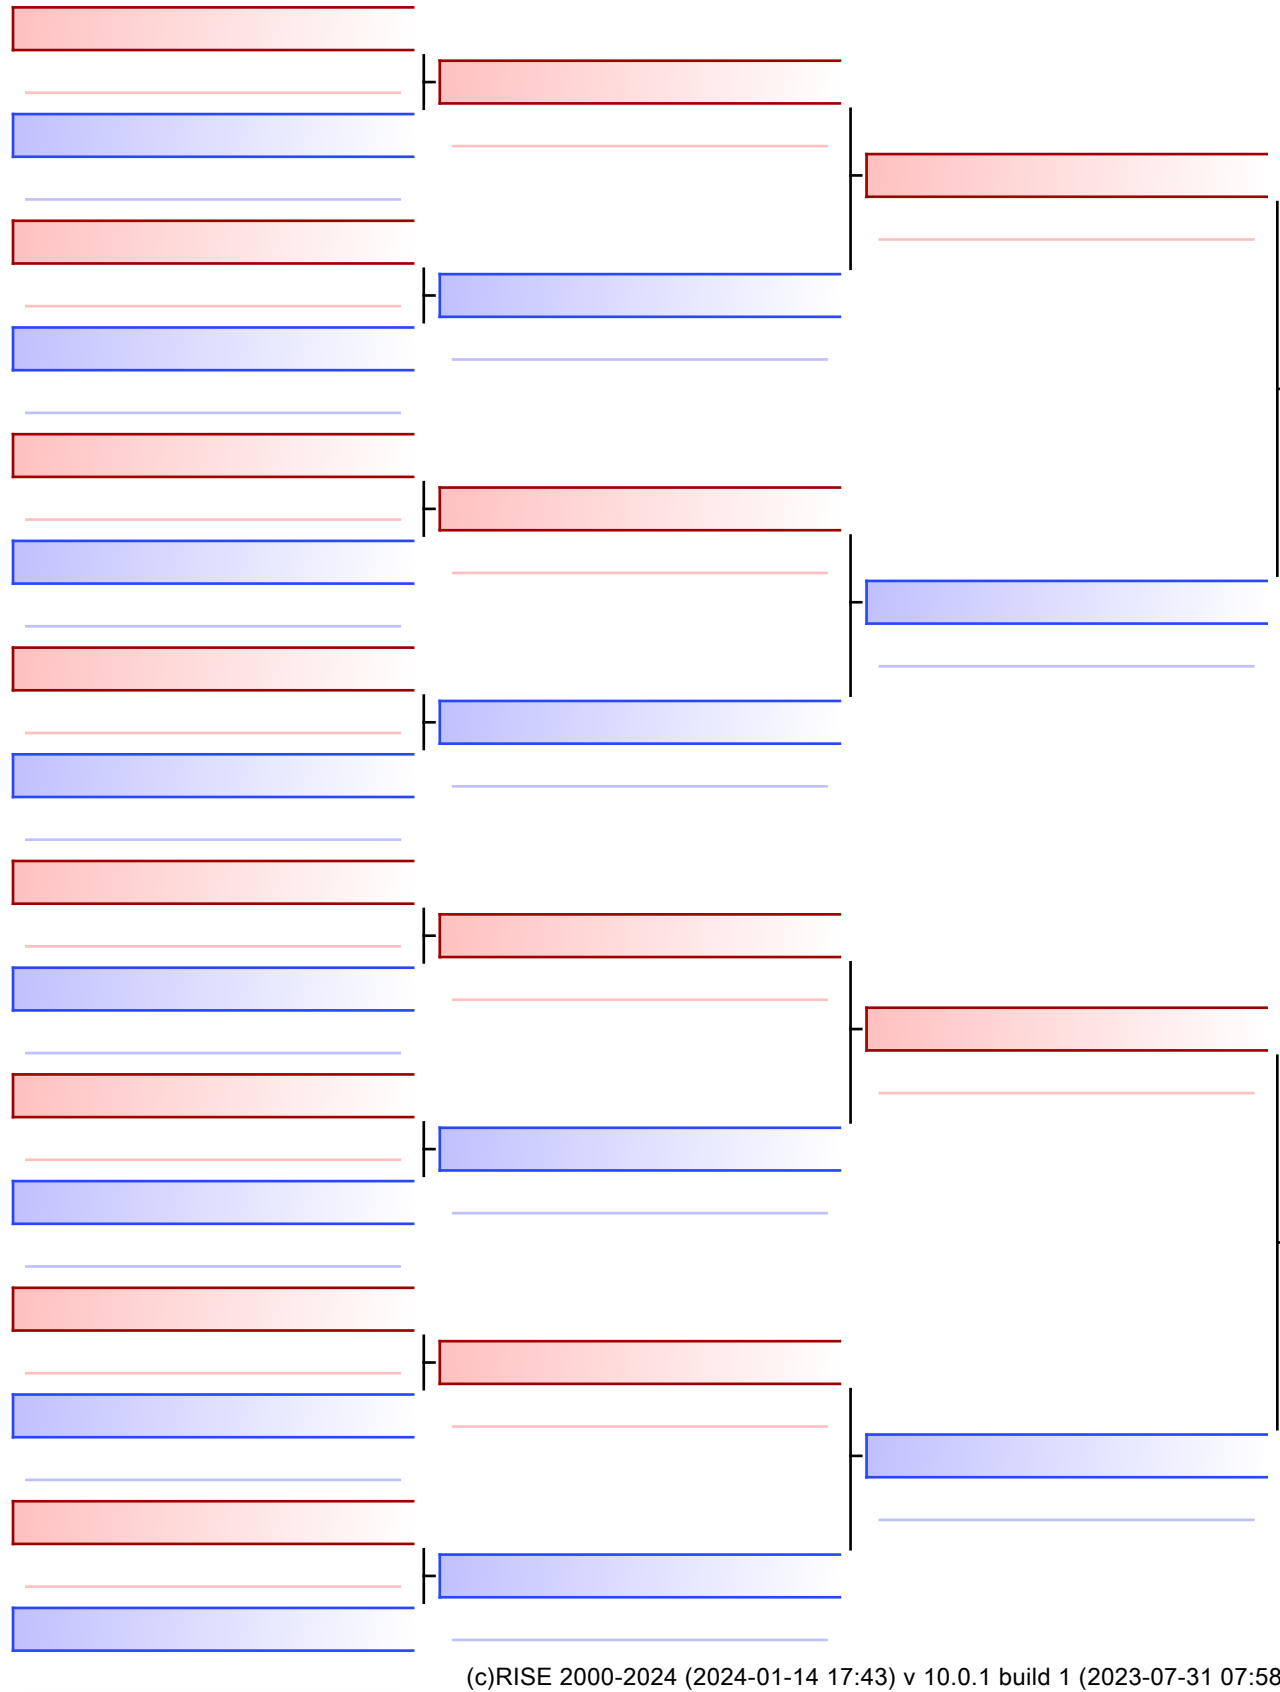

Referees:			

02 LC 050 J F -50KG

KHELO INDIA WOMEN S KICKBOXING LEAGUE AURANGABAD MAHARASHTRA, SAI COMPLEX DR BABASAHEB AMBEDKAR MARATHWADA UNIVERSITY CAMPUS CHATRAPATI SAMBAJI NAGAR ...

Ring

Pool

Final

 BHASKAR SHEWTA GORAKH (BEED DISTRICT)