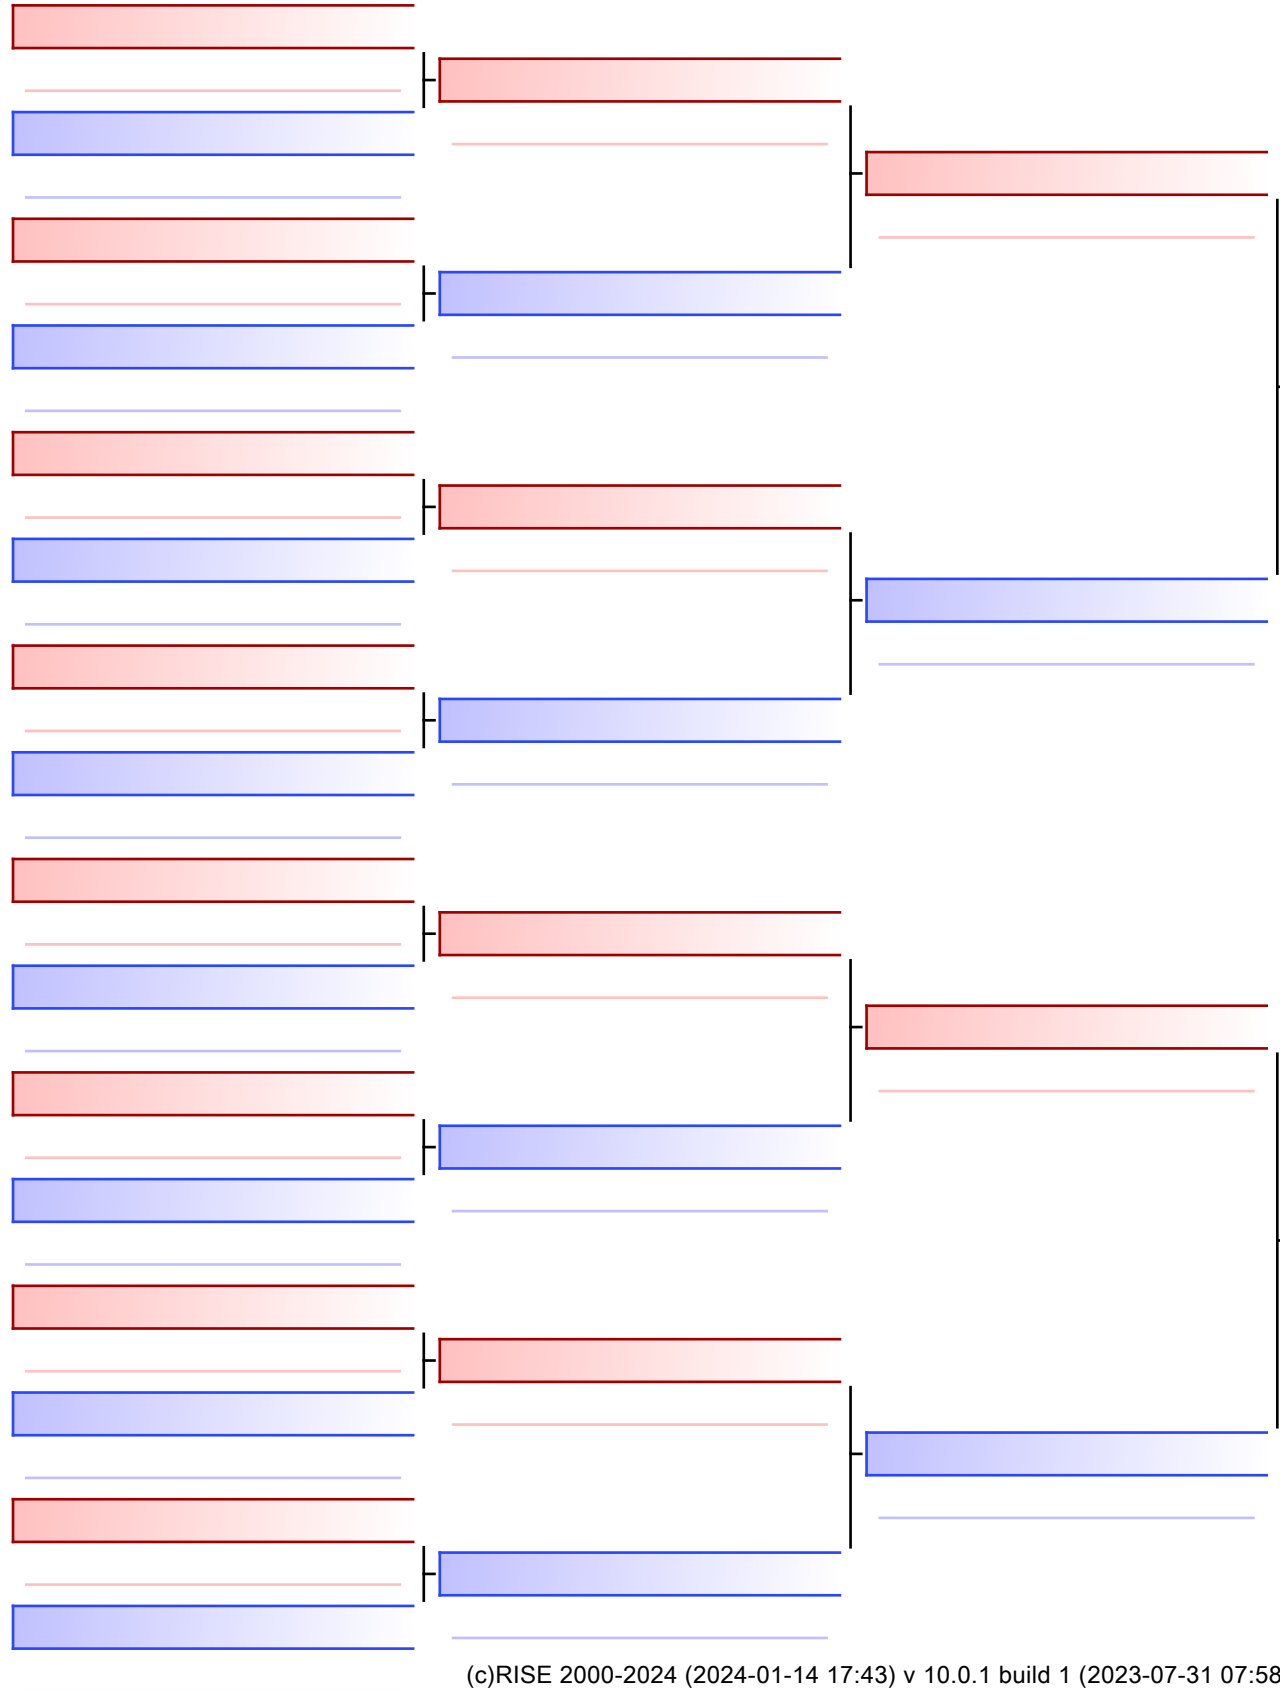

Final

ANSARI ARFIN MAHEBUB (LATUR)

0

DONODE BHAVYA KISHOR (GONDIA)

DONODE BHAVYA KISHOR (GONDIA)

2

1. DONODE BHAVYA KISHOR (GONDIA)
2. ANSARI ARFIN MAHEBUB (LATUR)

Referees: