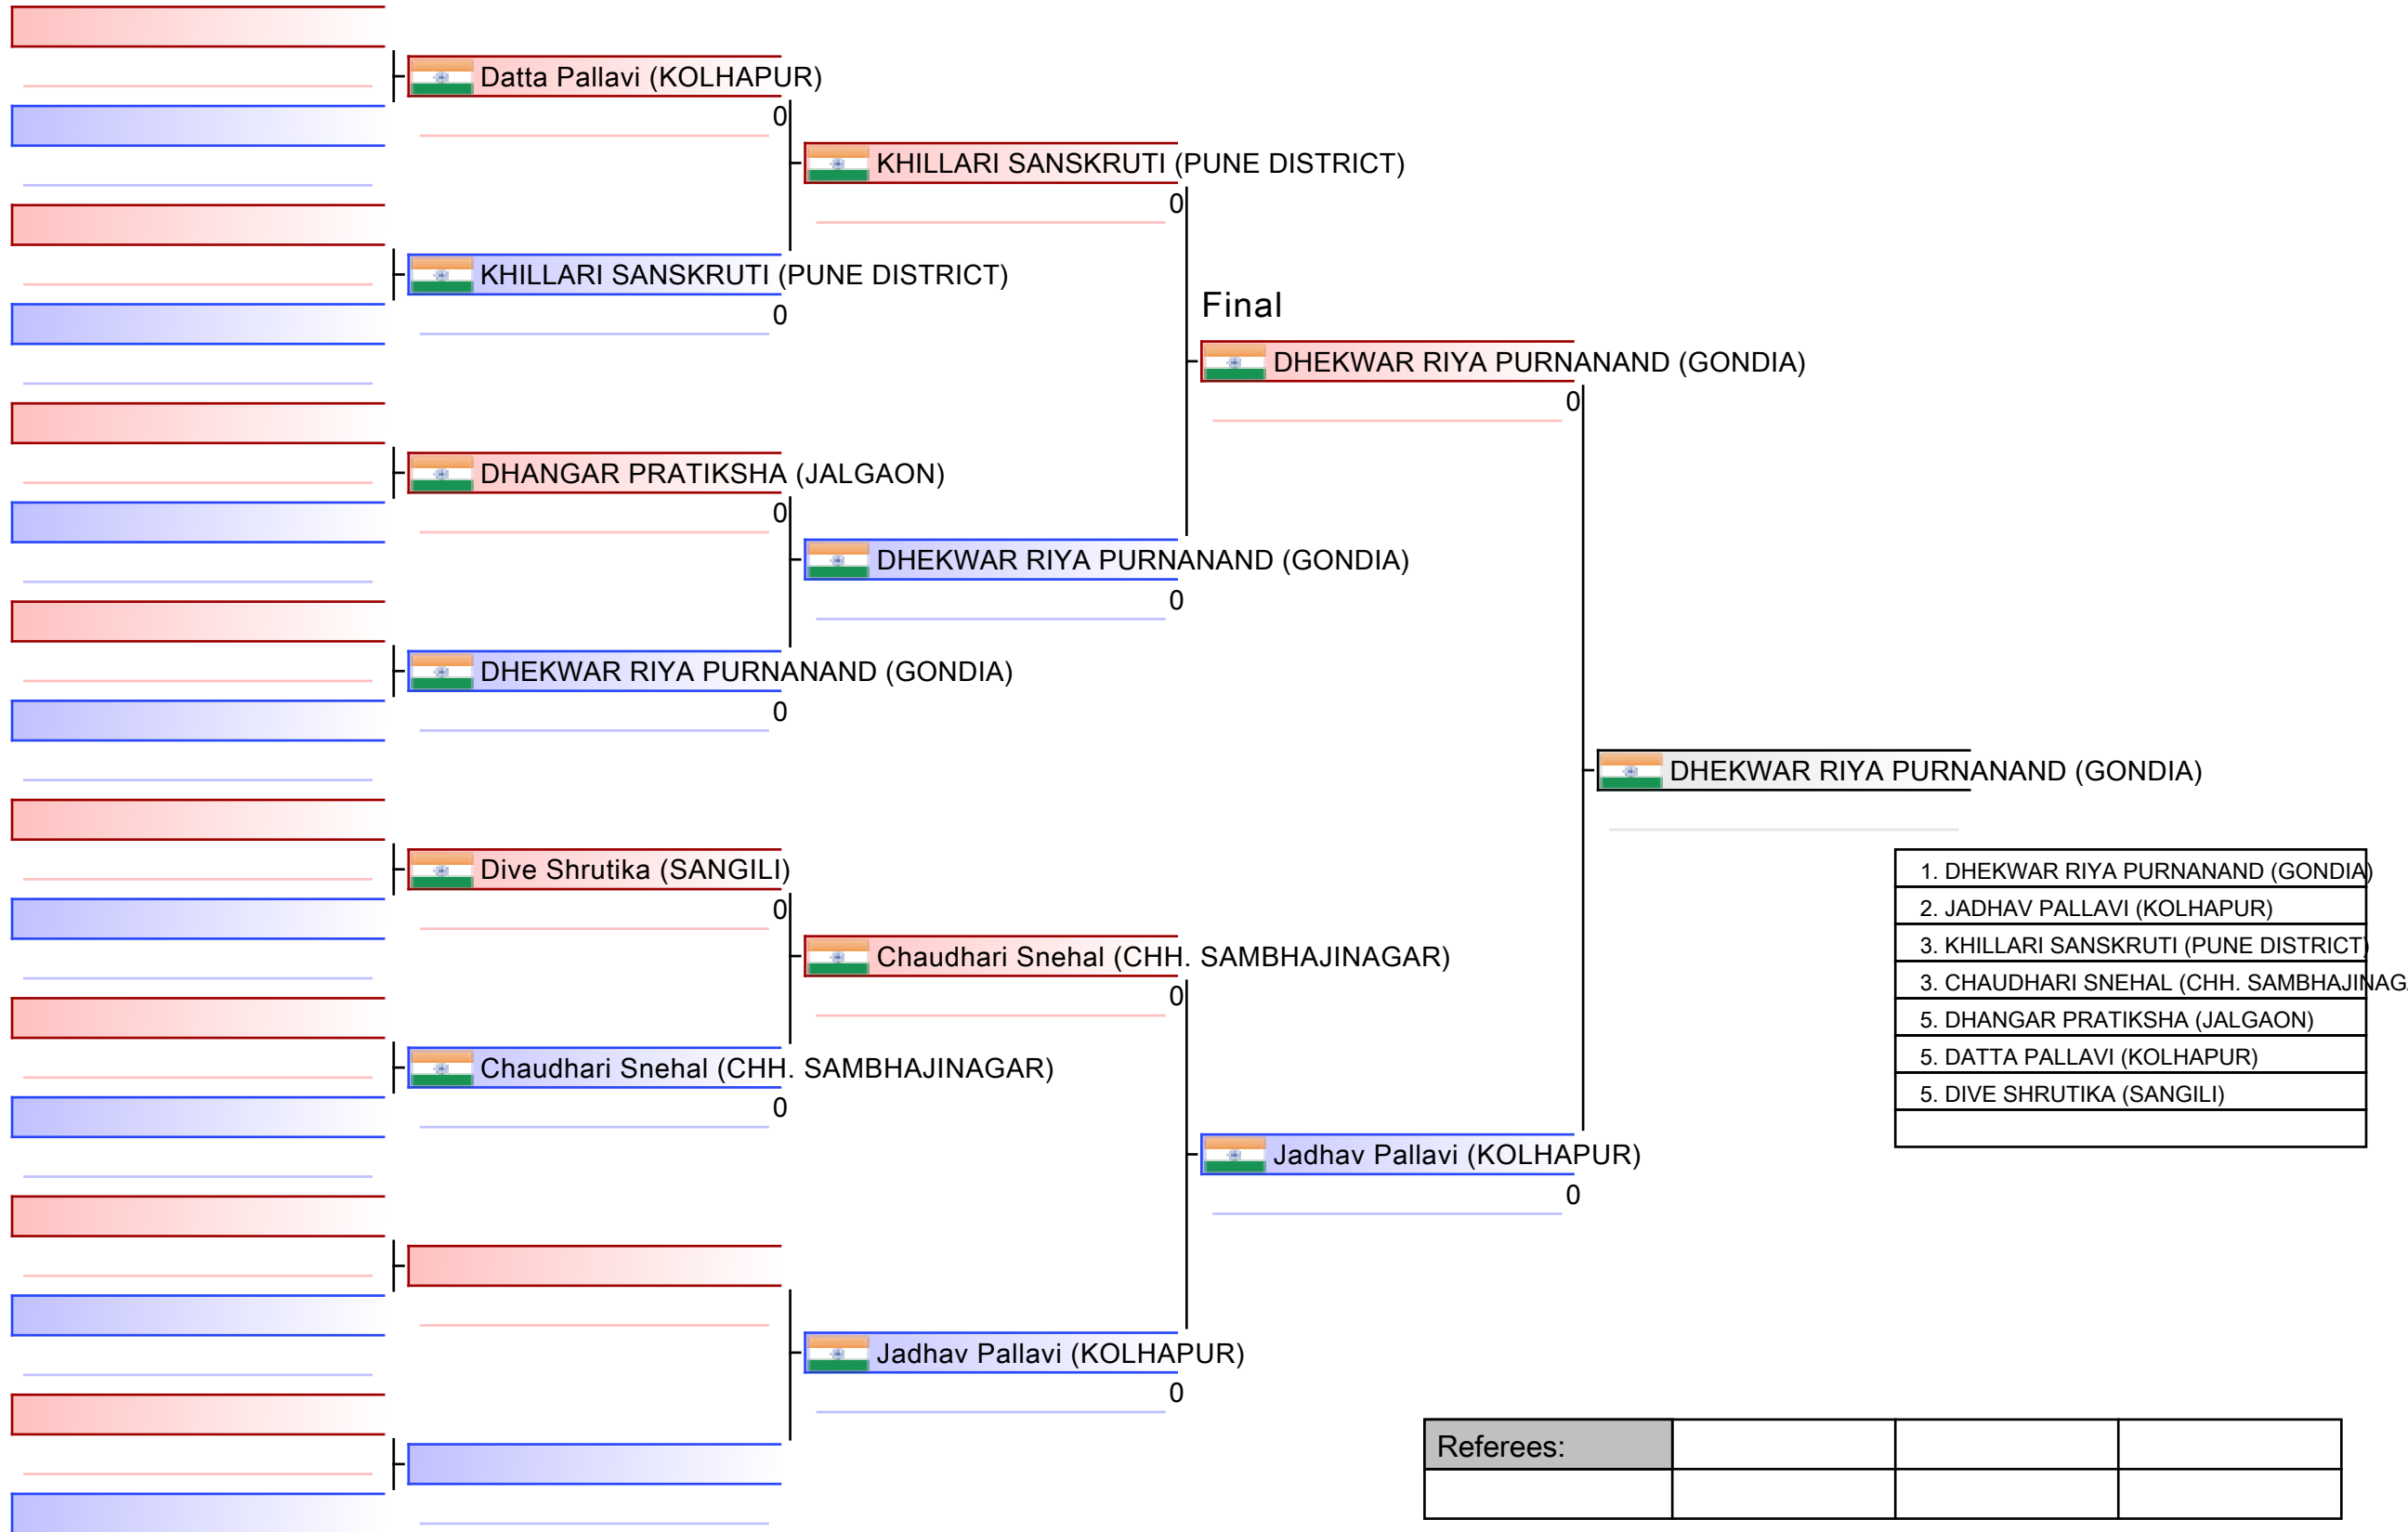

1. RADKAR DISHA (CHH. SAMBHAJINAGAR)
2. AHIRE NANDINI (JALGAON)
3. PARKHI ISHWARI MAHESH (PUNE DISTRICT)
3. SHAIKH AAYESHA (MUMBAI SUBURBAN)
5. RANDHAVE AMRAPALI (PUNE DISTRICT)
5. DONDEKAR IRA SAMEER (PUNE DISTRICT)
5. SHAIKH RAMSHA (CHH. SAMBHAJINAGAR)
5. PADYAL SHARVARI SANTOSH (PIMPRI CHINCHWAD)