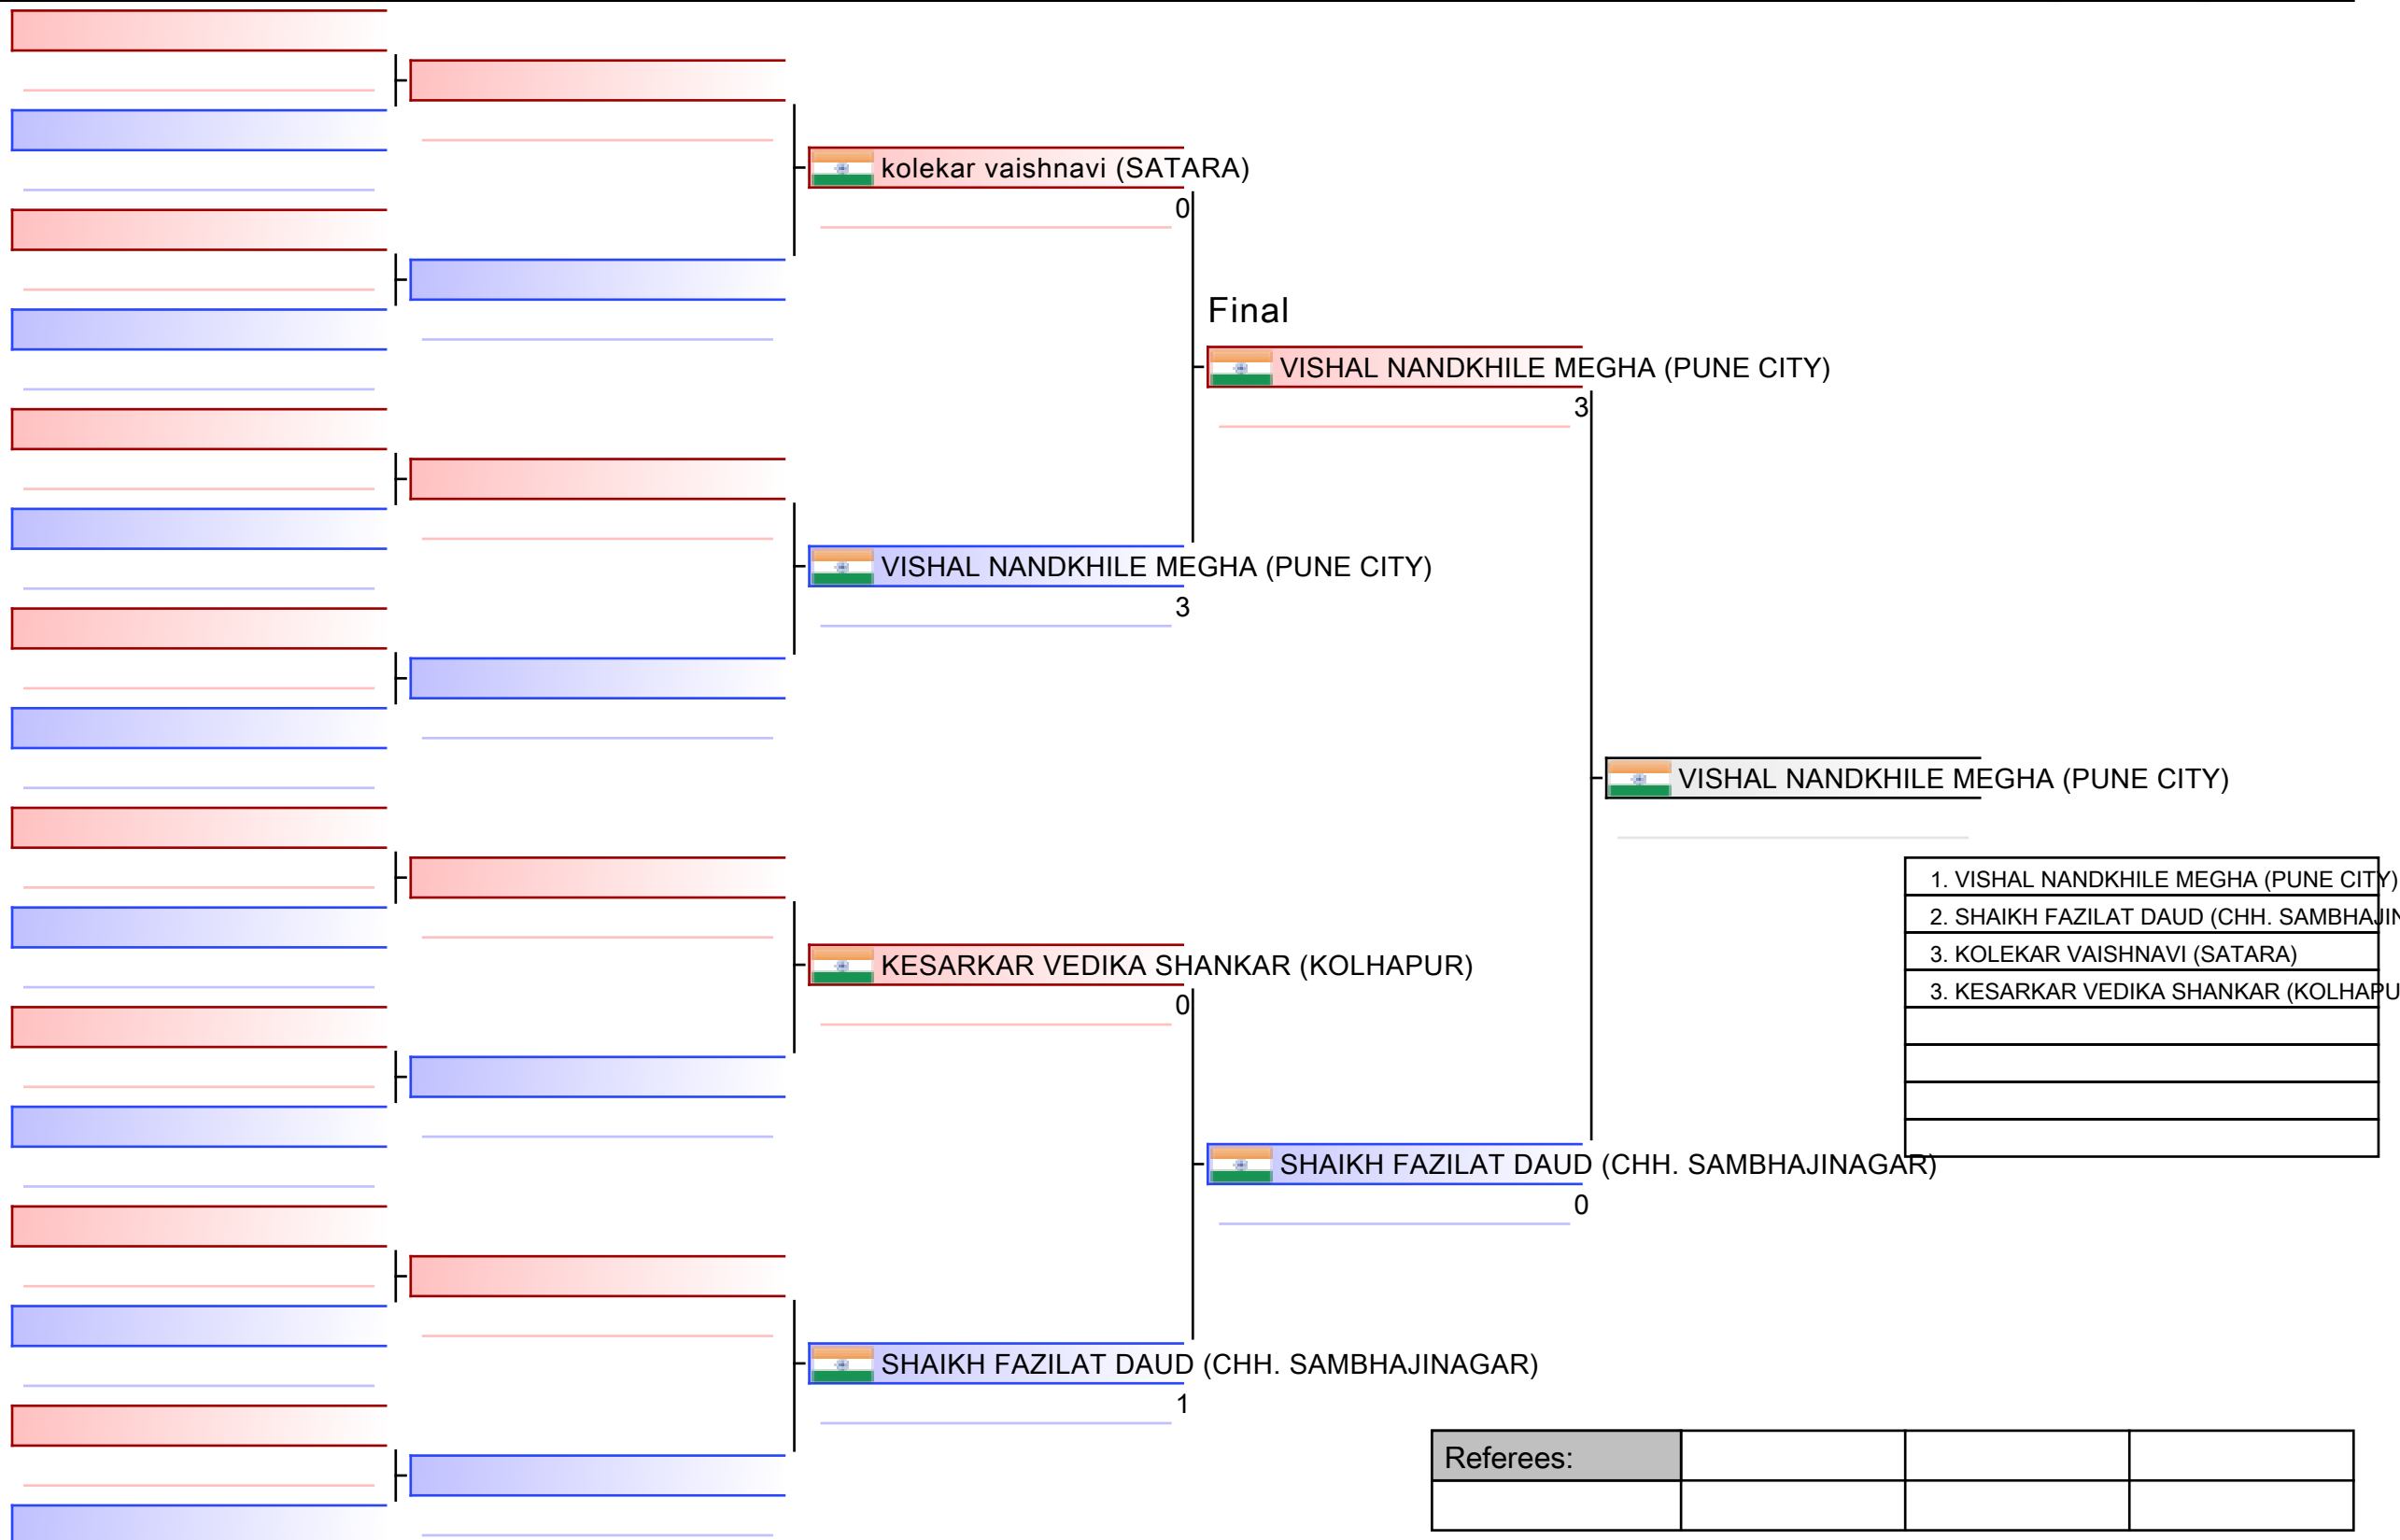

Ring

3x3m

Pool

SAI NAGAR ...

03 KL 070 YC F -42KG

KHELO INDIA WOMEN S KICKBOXING LEAGUE AURANGABAD MAHARASHTRA, SAI COMPLEX DR BABASAHEB AMBEDKAR MARATHWADA UNIVERSITY CAMPUS CHATRAPATI SAMBAJI NAGAR ...

Ring