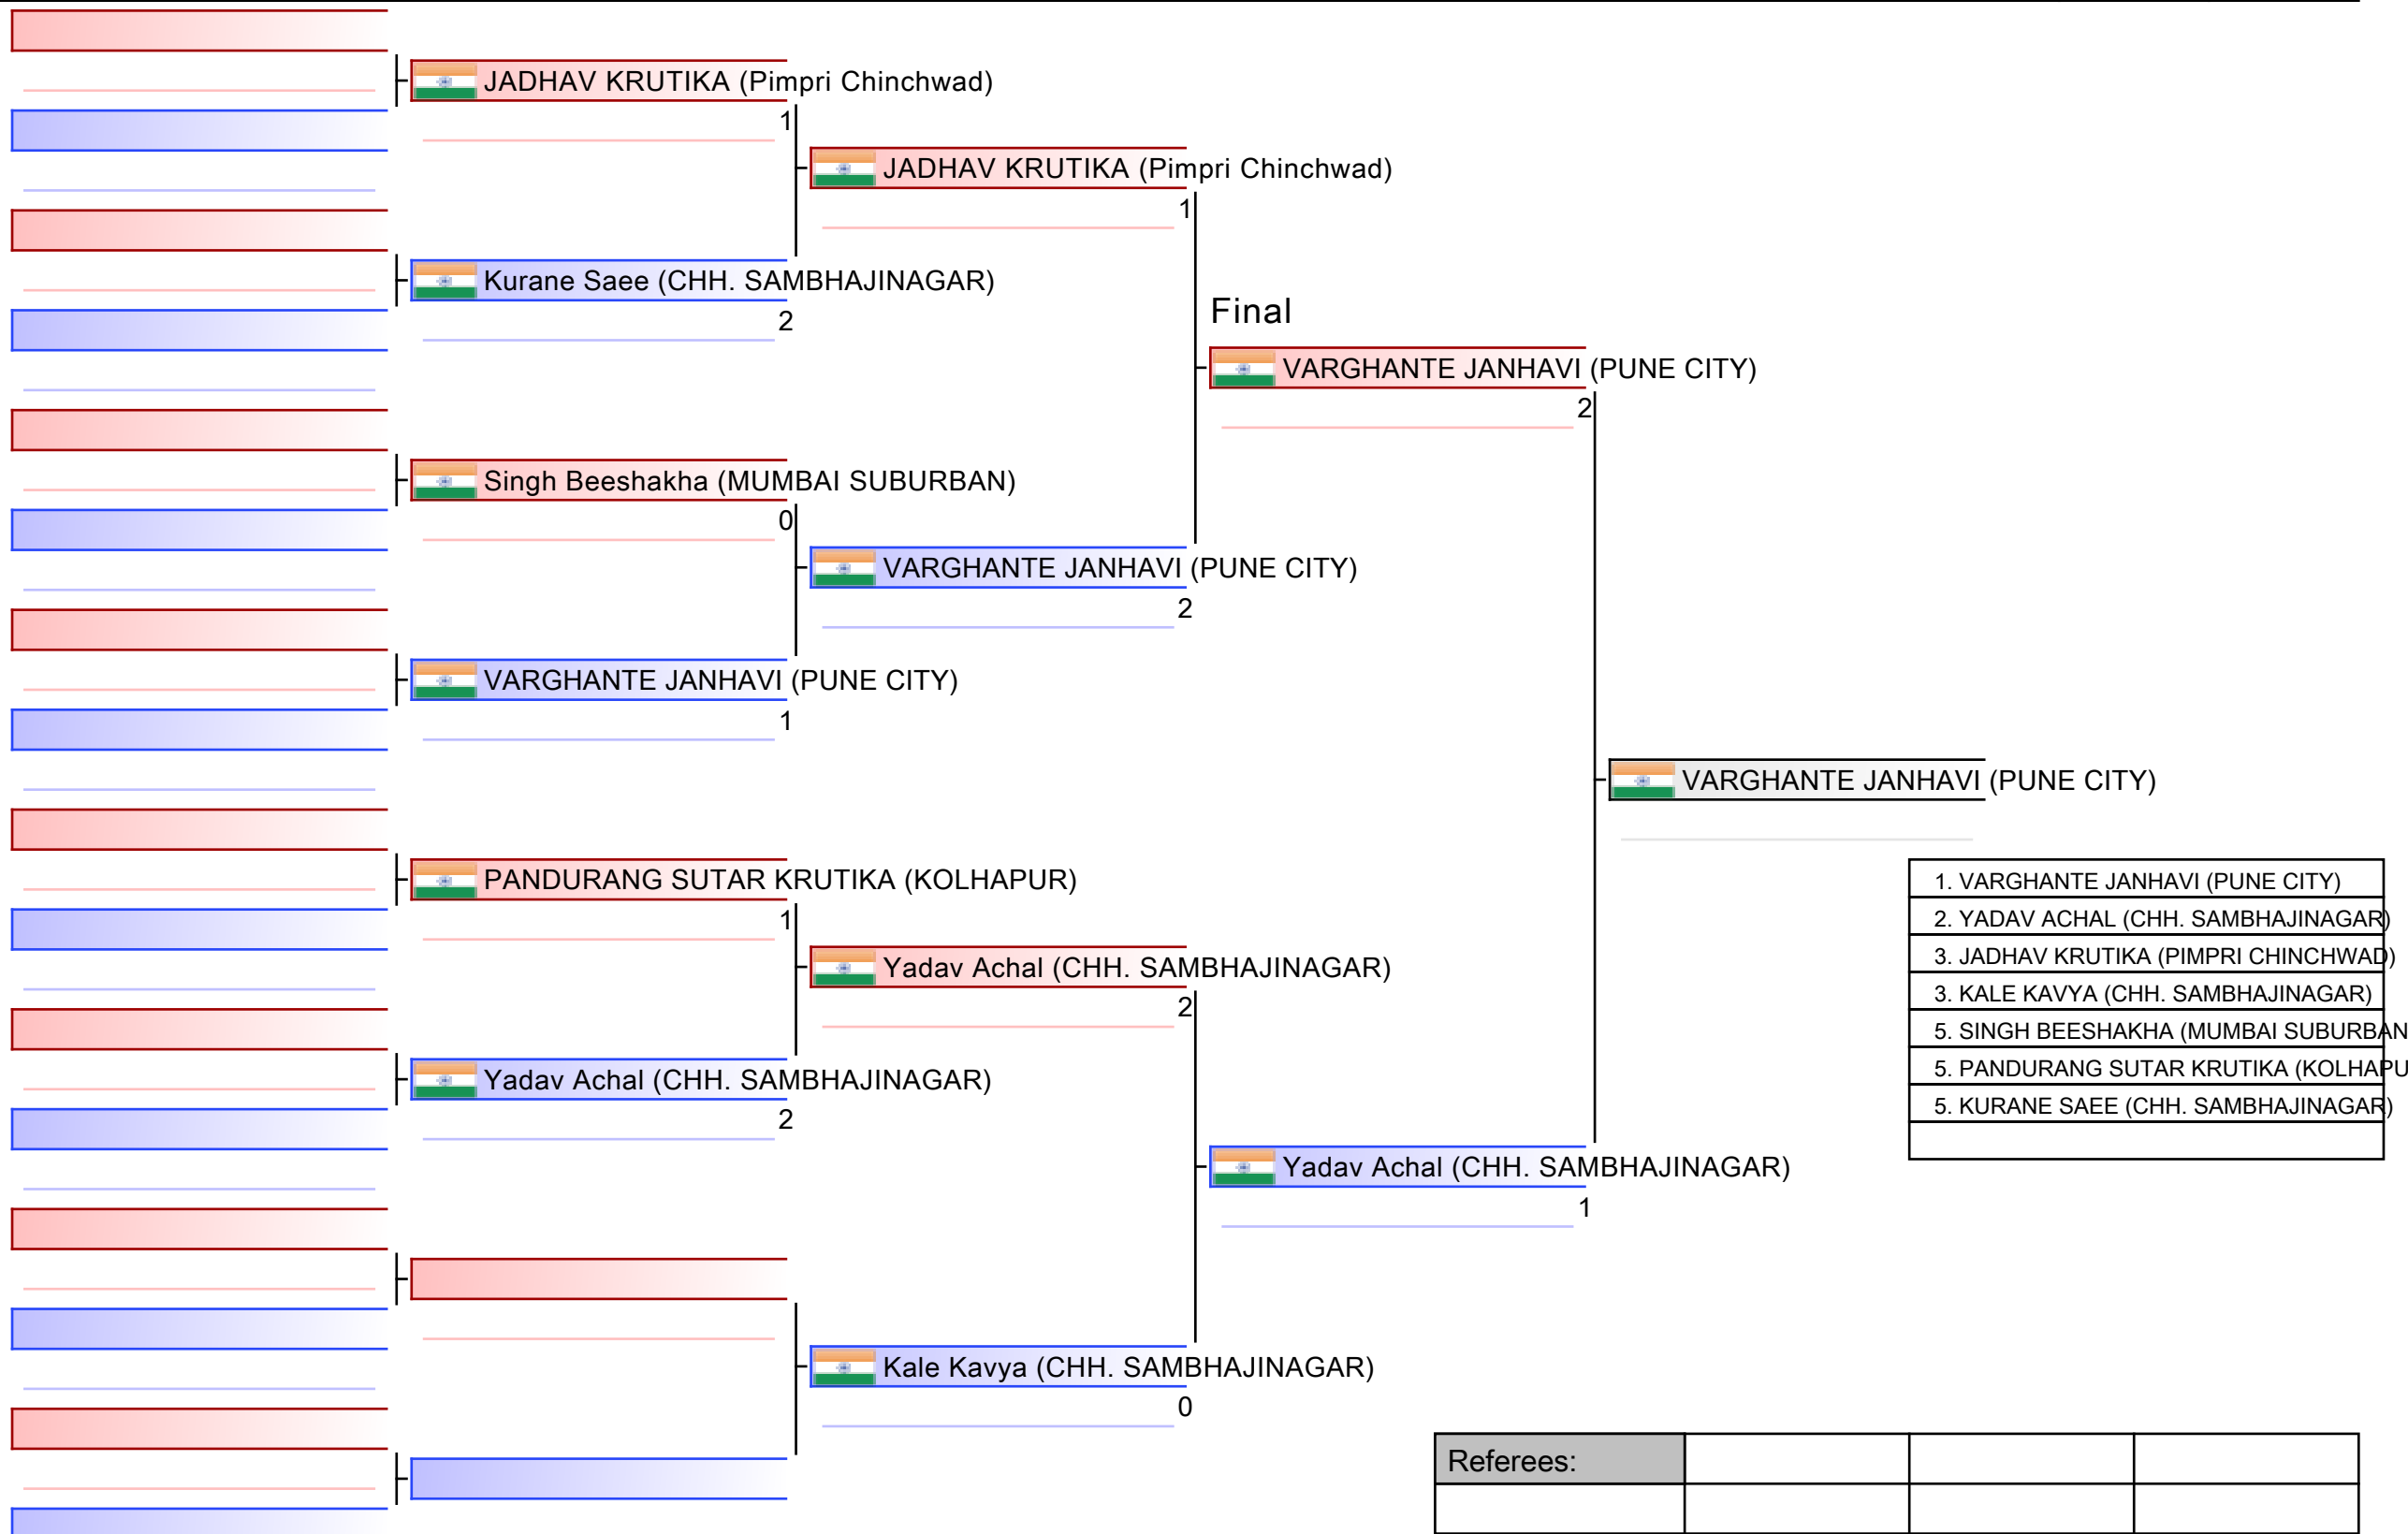

02 LC 035 YC F -32KG

KHELO INDIA WOMEN S KICKBOXING LEAGUE AURANGABAD MAHARASHTRA, SAI COMPLEX DR BABASAHEB AMBEDKAR MARATHWADA UNIVERSITY CAMPUS CHATRAPATI SAMBAJI NAGAR ...

Ring

Pool

2024-01-13 16:05

Final