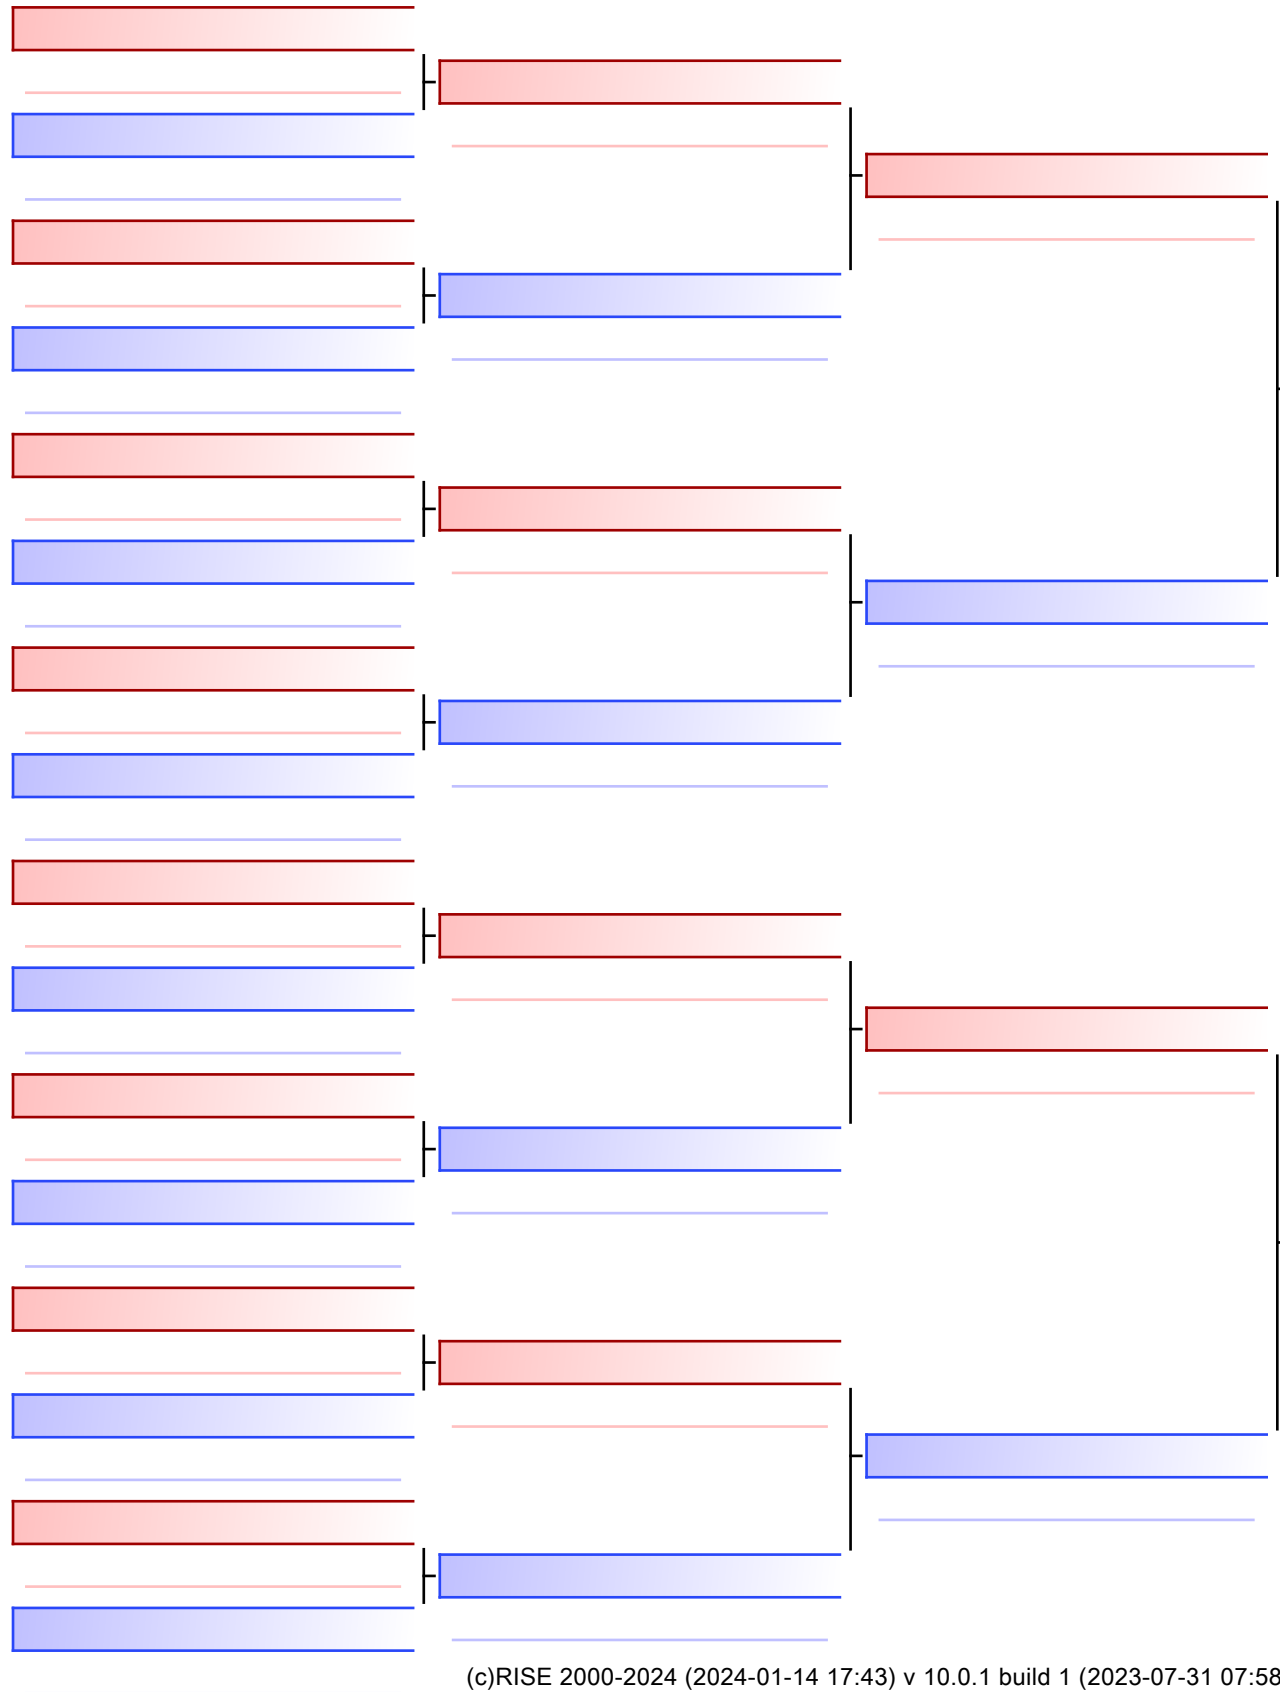

Final

MANE DHIRA YASHWANT (Pimpri Chinchwad)

1

Sisodia Aranya (MUMBAI SUBURBAN)

Sisodia Aranya (MUMBAI SUBURBAN)

2

1. SISODIA ARANYA (MUMBAI SUBURBAN)
2. MANE DHIRA YASHWANT (PIMPRI CHINCHWAD)

Referees: