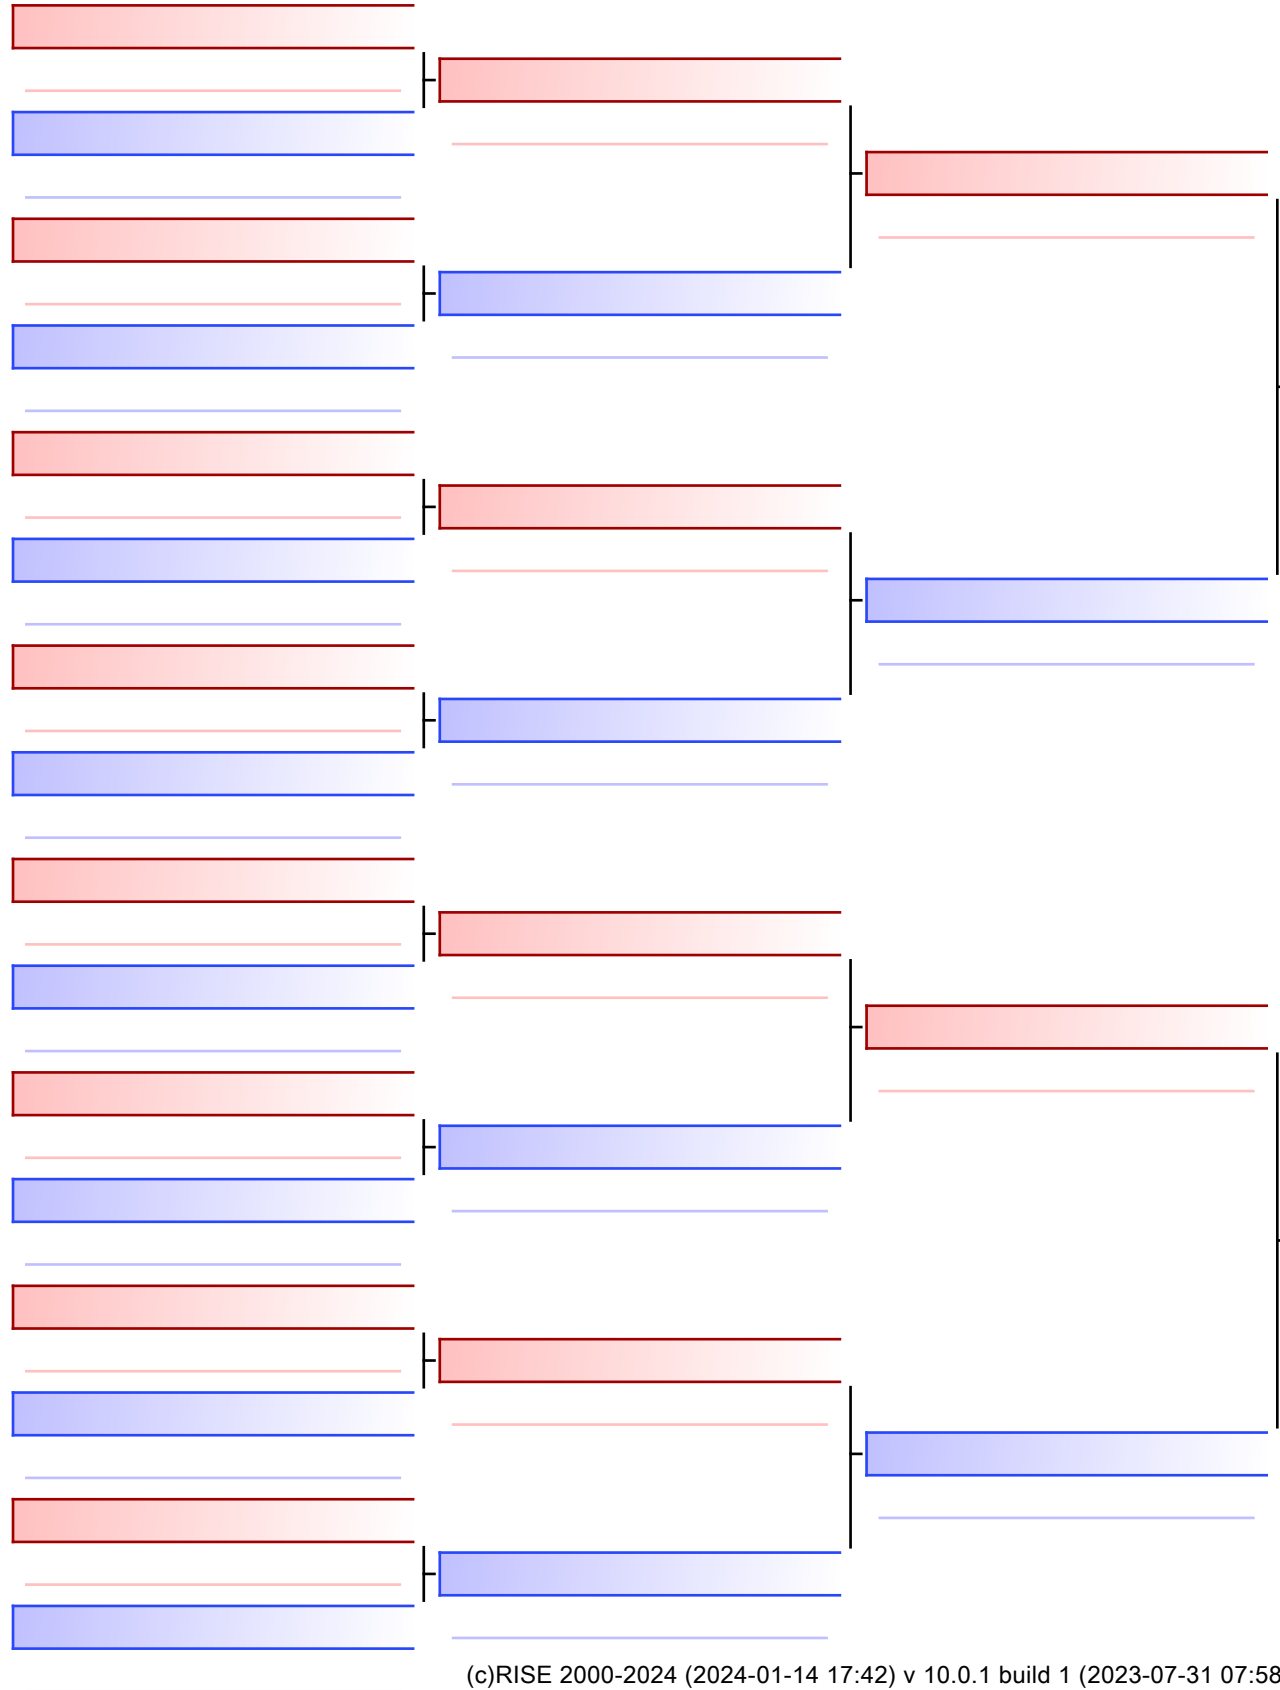

Referees:			

01 PF 005 YC F -47KG

KHELO INDIA WOMEN S KICKBOXING LEAGUE AURANGABAD MAHARASHTRA, SAI COMPLEX DR BABASAHEB AMBEDKAR MARATHWADA UNIVERSITY CAMPUS CHATRAPATI SAMBAHAI NAGAR ...

Ring

Pool

Final

 DHURDE NAMAMI (CHH. SAMBAHAJINAGAR)