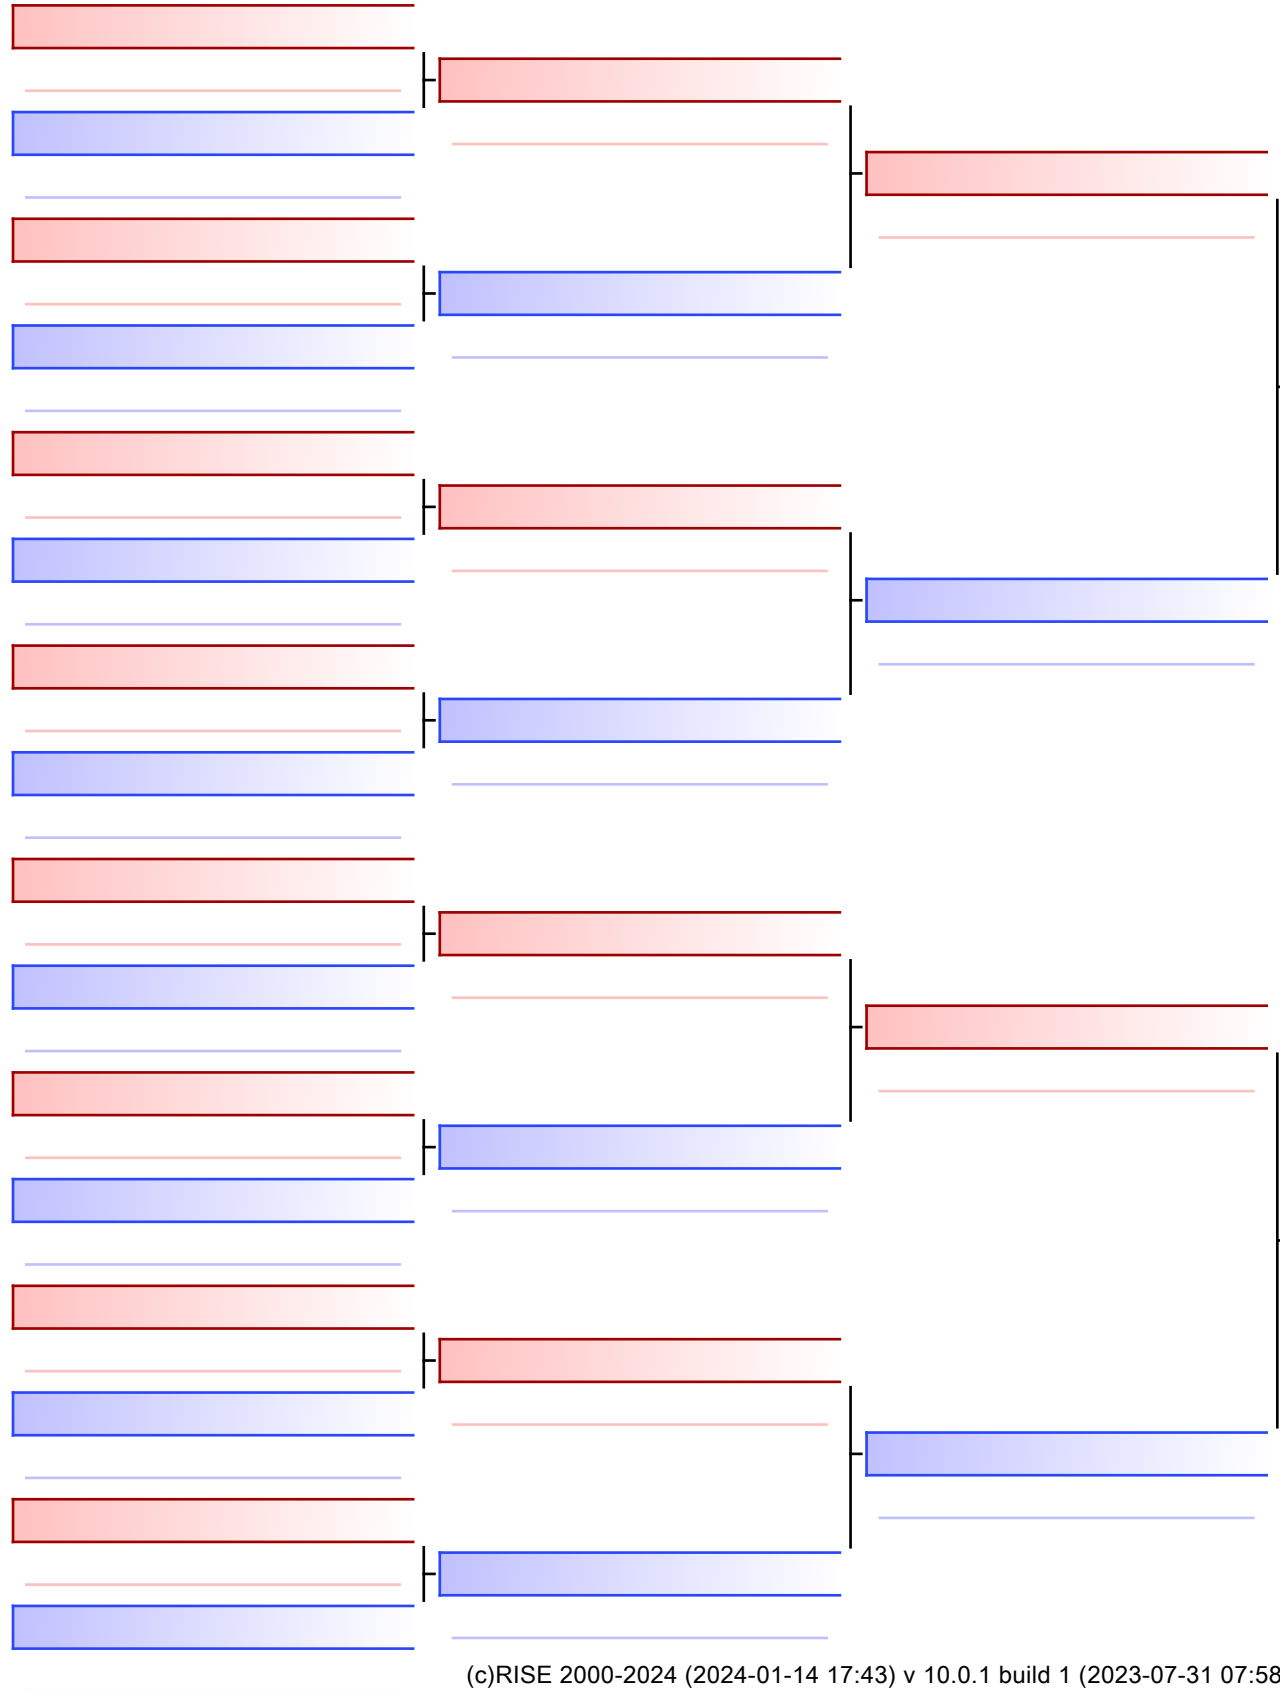

03 KL 070 YC F -42KG

KHELO INDIA WOMEN S KICKBOXING LEAGUE AURANGABAD MAHARASHTRA, SAI COMPLEX DR BABASAHEB AMBEDKAR MARATHWADA UNIVERSITY CAMPUS CHATRAPATI SAMBAJI NAGAR ...

Ring

Pool

Final

JADHAV KRUTIKA (Pimpri Chinchwad)

0

Singh Beeshakha (MUMBAI SUBURBAN)

Singh Beeshakha (MUMBAI SUBURBAN)

3

1. SINGH BEESHAKHA (MUMBAI SUBURBAN)
2. JADHAV KRUTIKA (PIMPRI CHINCHWAD)

Referees: