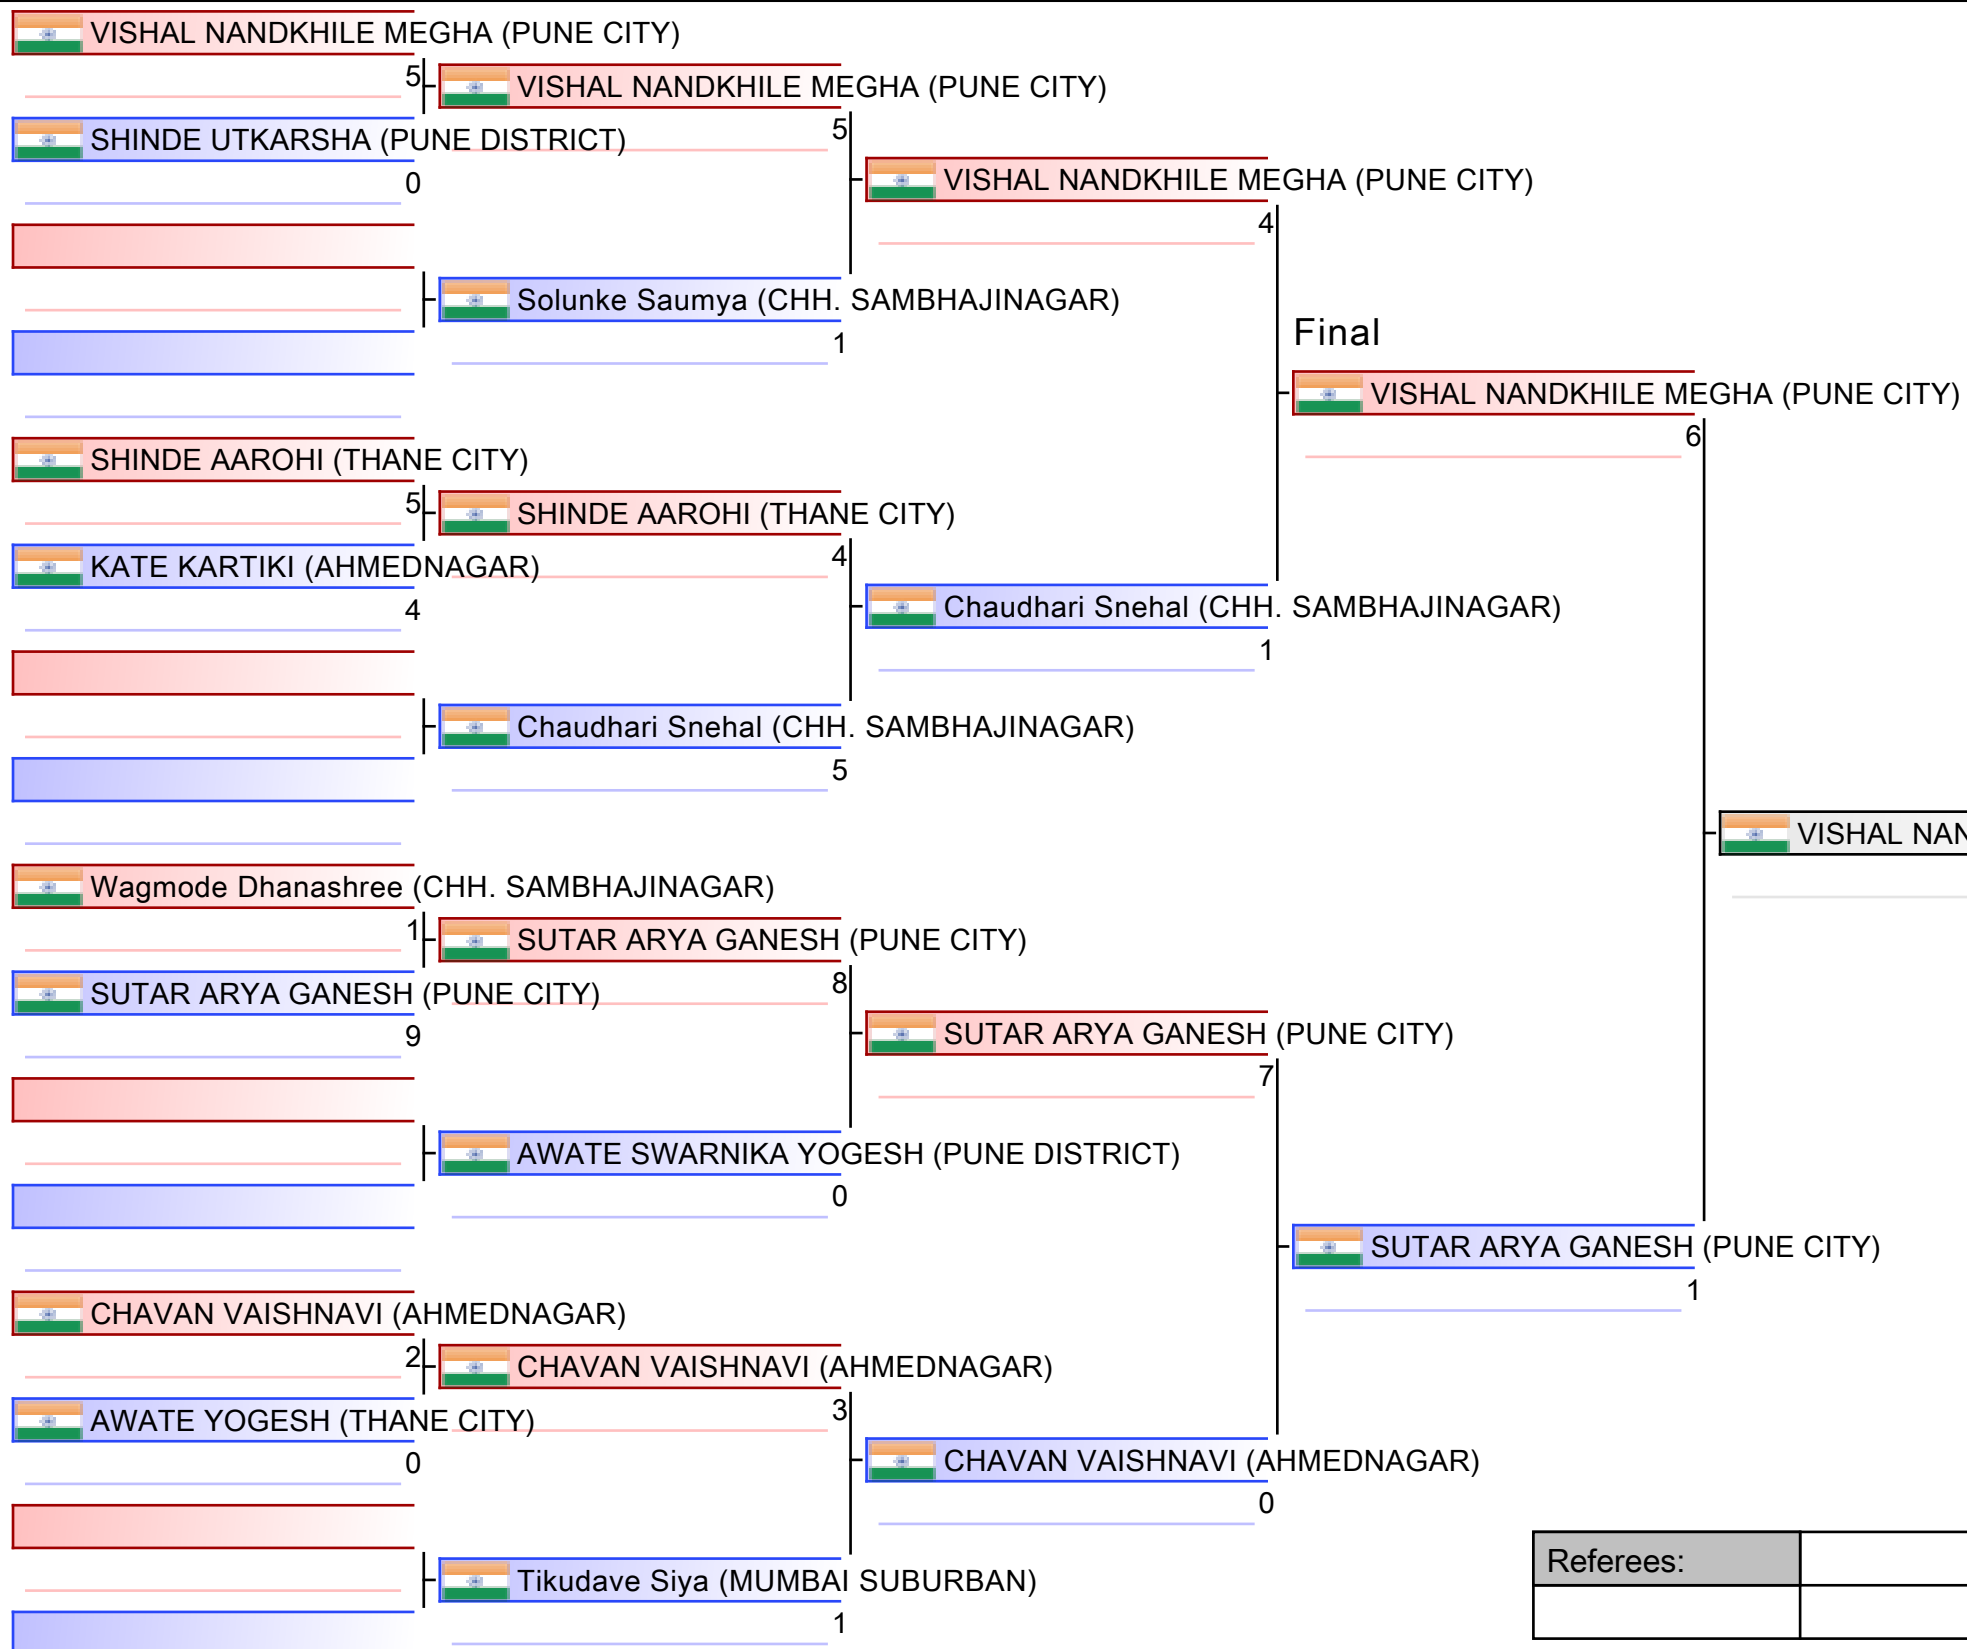

1. VISHAL NANDKHILE MEGHA (PUNE CITY)
2. SUTAR ARYA GANESH (PUNE CITY)
3. CHAUDHARI SNEHAL (CHH. SAMBHAJINAGAR)
3. CHAVAN VAISHNAVI (AHMEDNAGAR)
5. SOLUNKE SAUMYA (CHH. SAMBHAJINAGAR)
5. AWATE SWARNIKA YOGESH (PUNE DISTRICT)
5. SHINDE AAROHI (THANE CITY)
5. TIKUDAVE SIYA (MUMBAI SUBURBAN)

Referees: