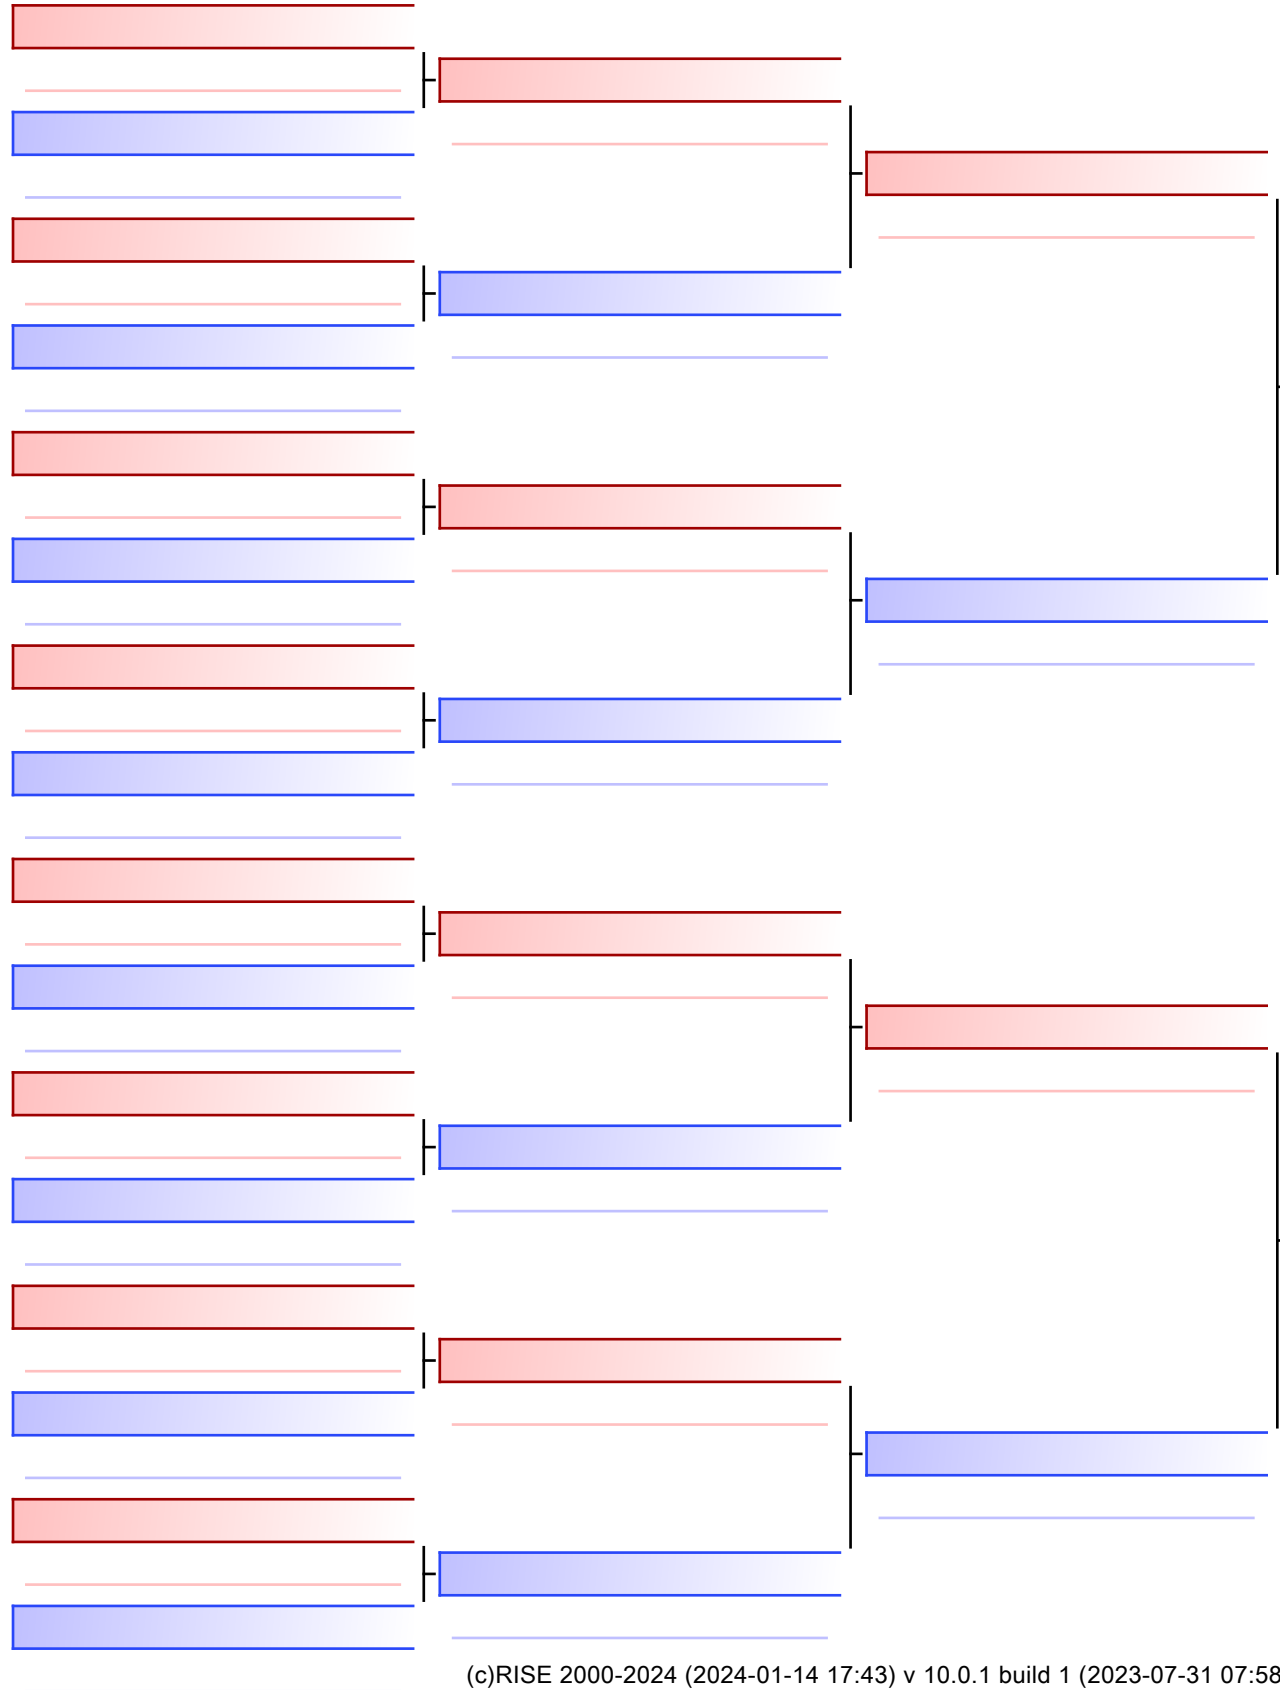

Final

KHORATE TVISHI (PUNE CITY)

0

KHORATE TVISHI (PUNE CITY)

Salve Jui (CHH. SAMBHAJINAGAR)

0

1. KHORATE TVISHI (PUNE CITY)
2. SALVE JUI (CHH. SAMBHAJINAGAR)

Referees: